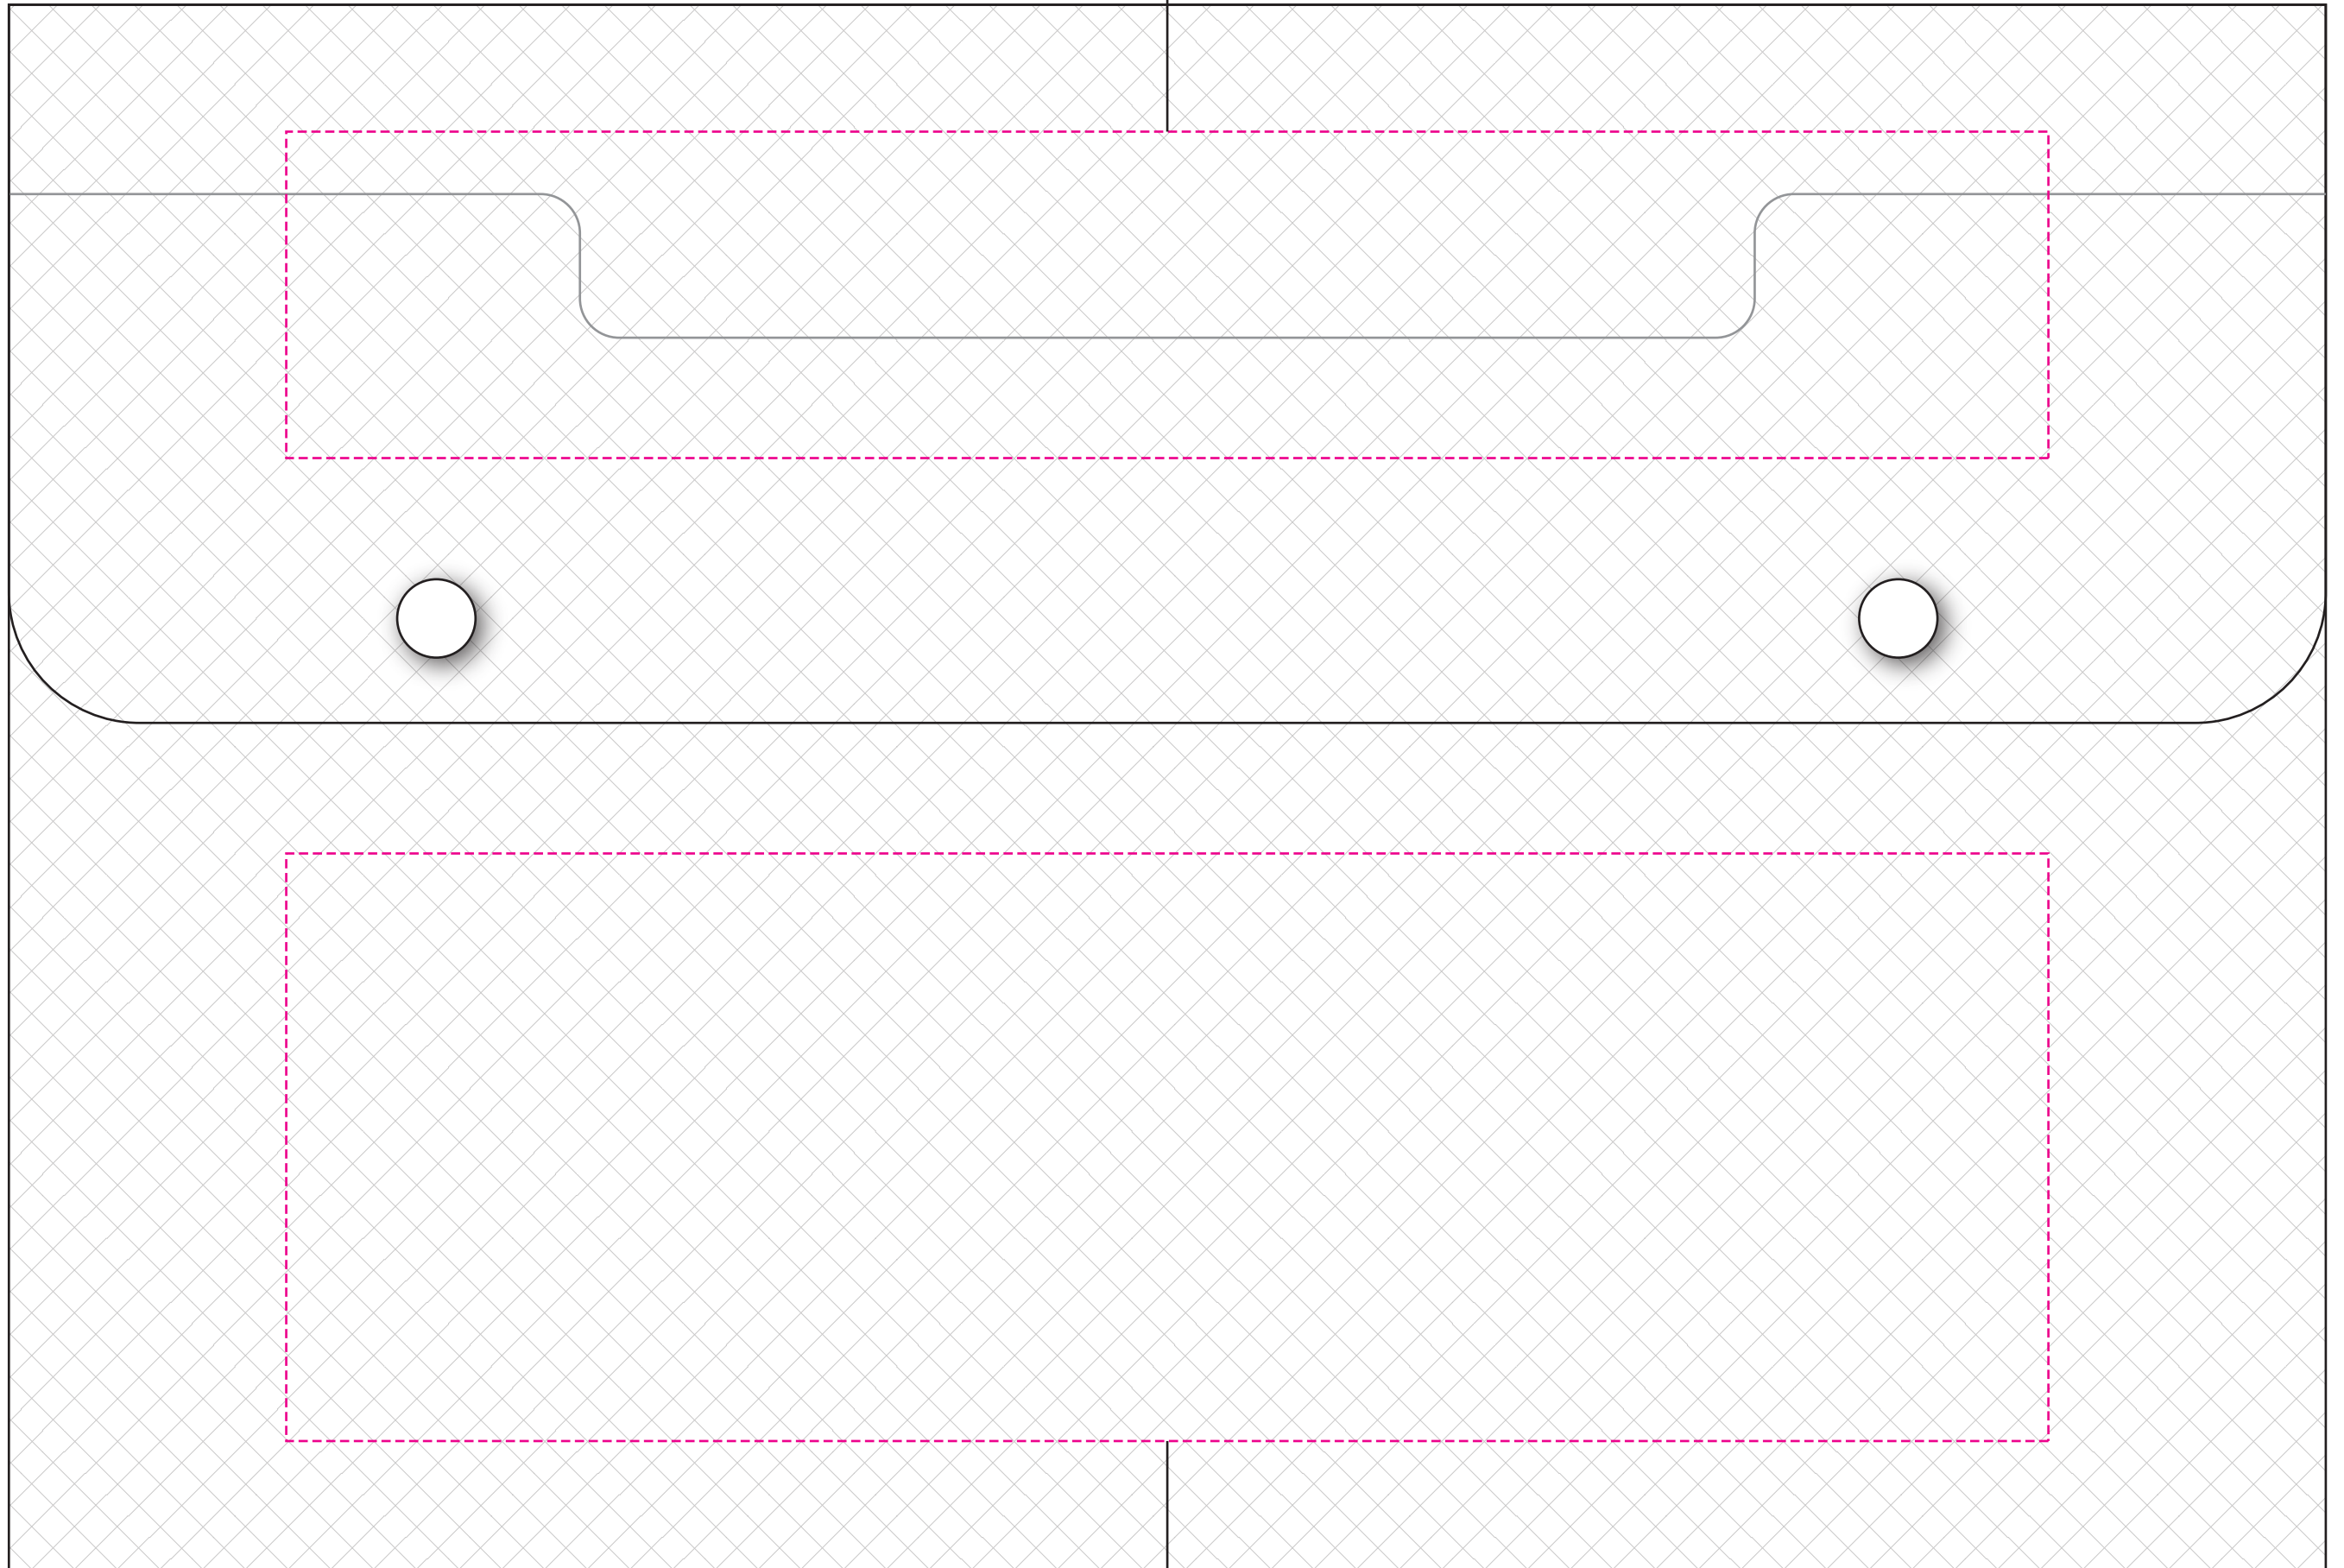

Front of Wallet.

Print area 270 x 50mm

Print area 270 x 90mm