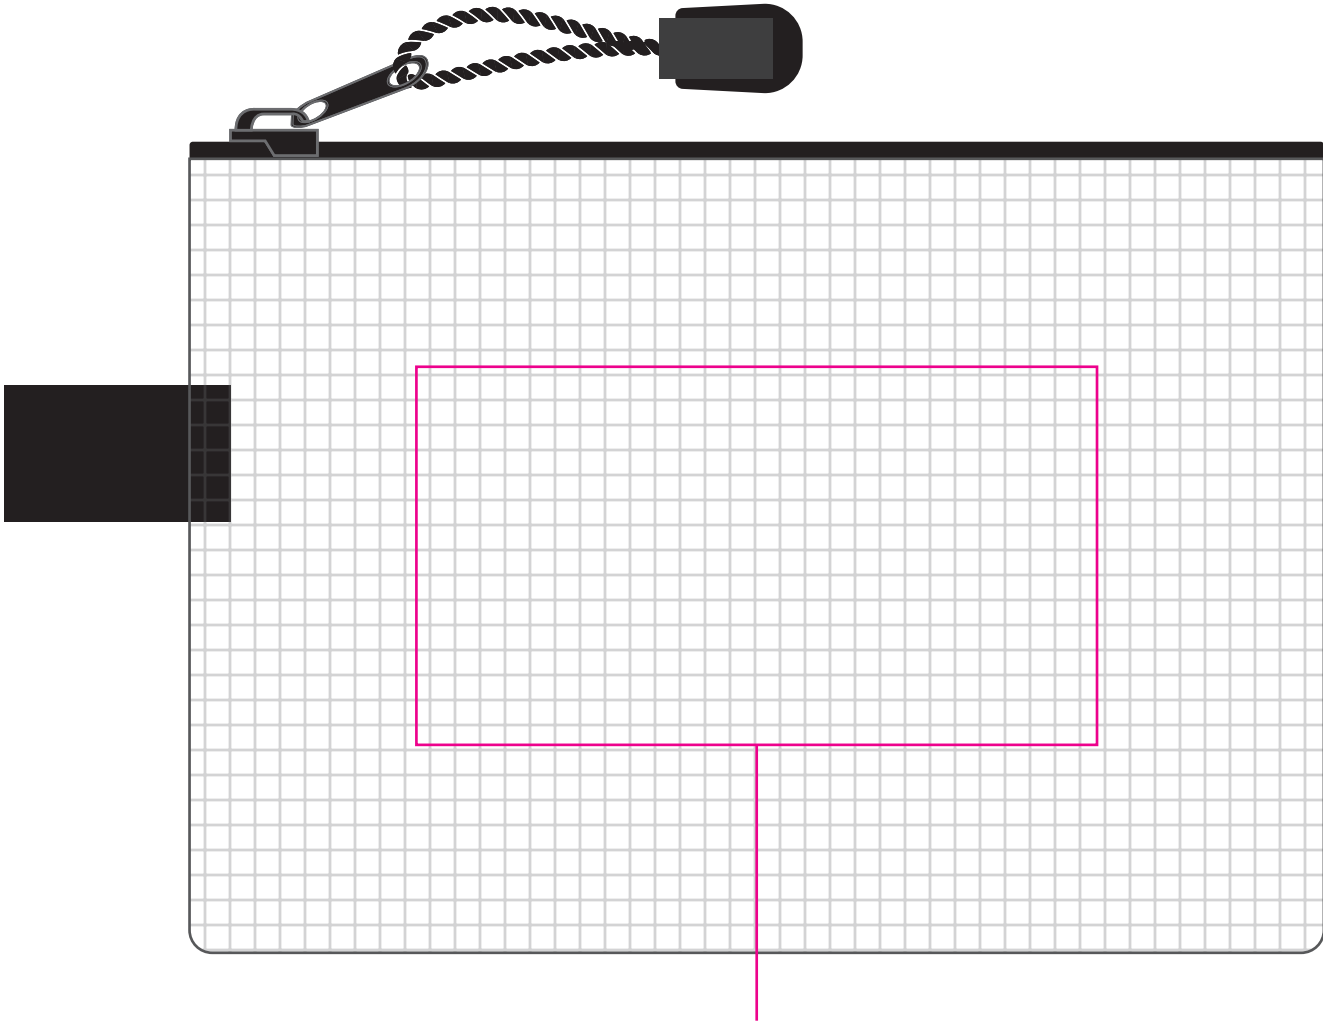

Front of Bag.

Max print area:  
90 x 50mm