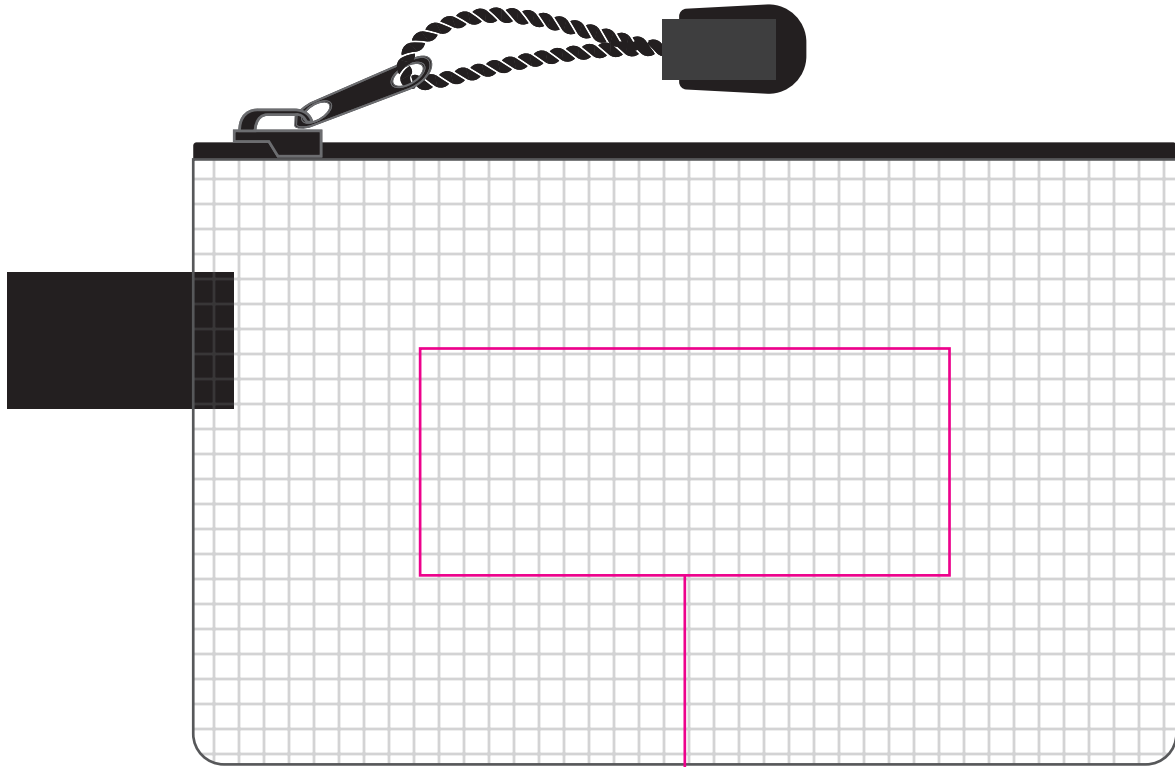

Front of Bag.

Max print area:
70 x 30mm