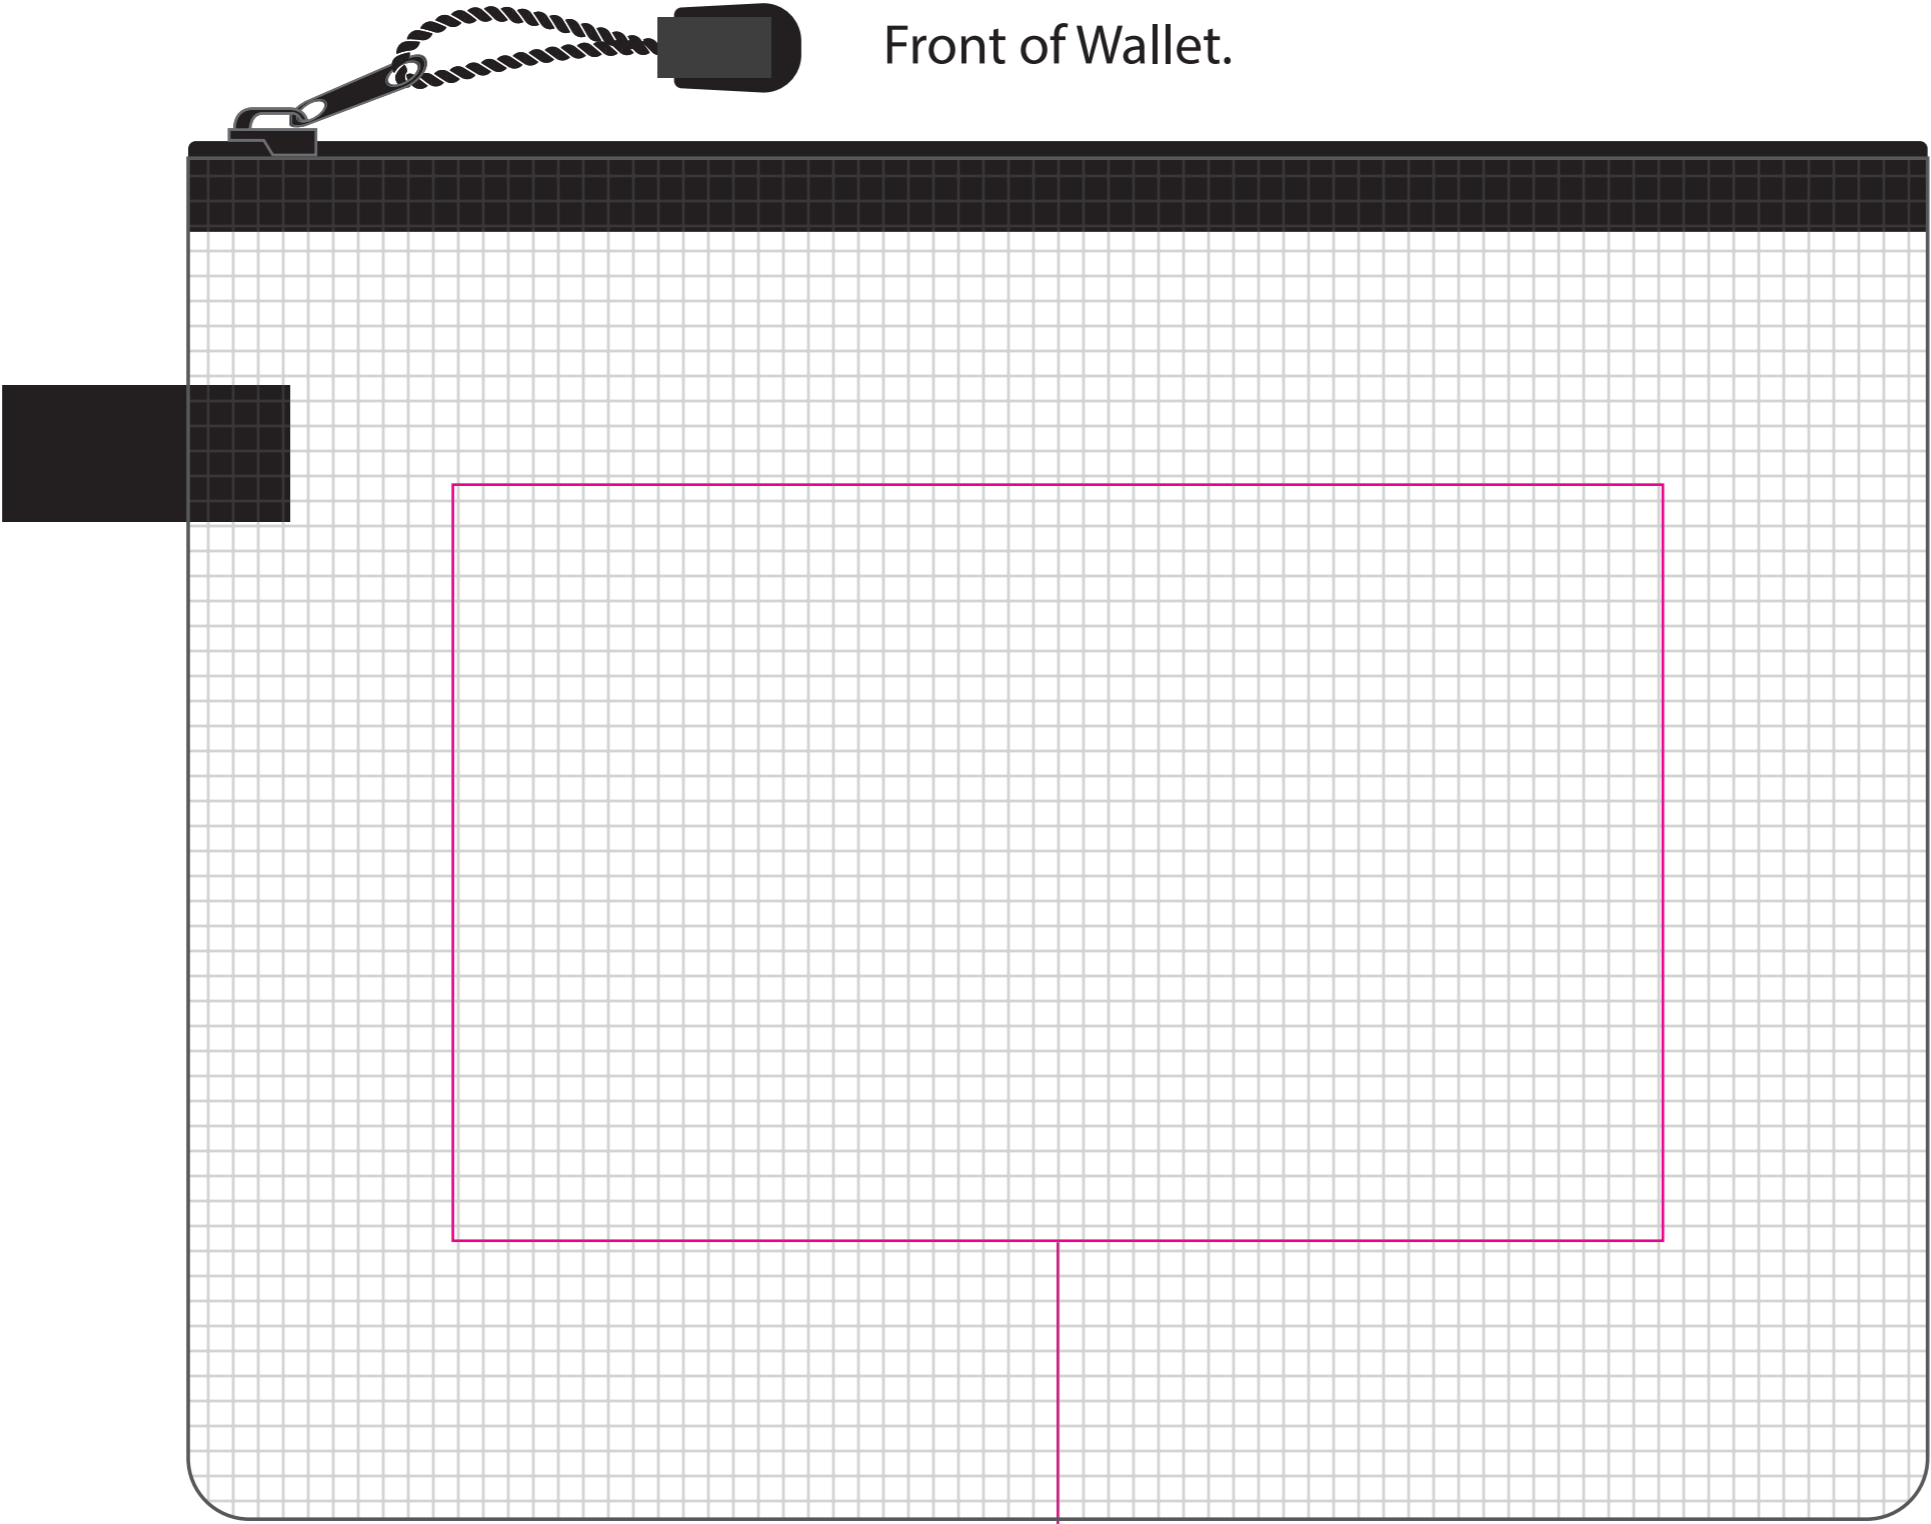

Front of Wallet.

Max print area:
160 x 100mm