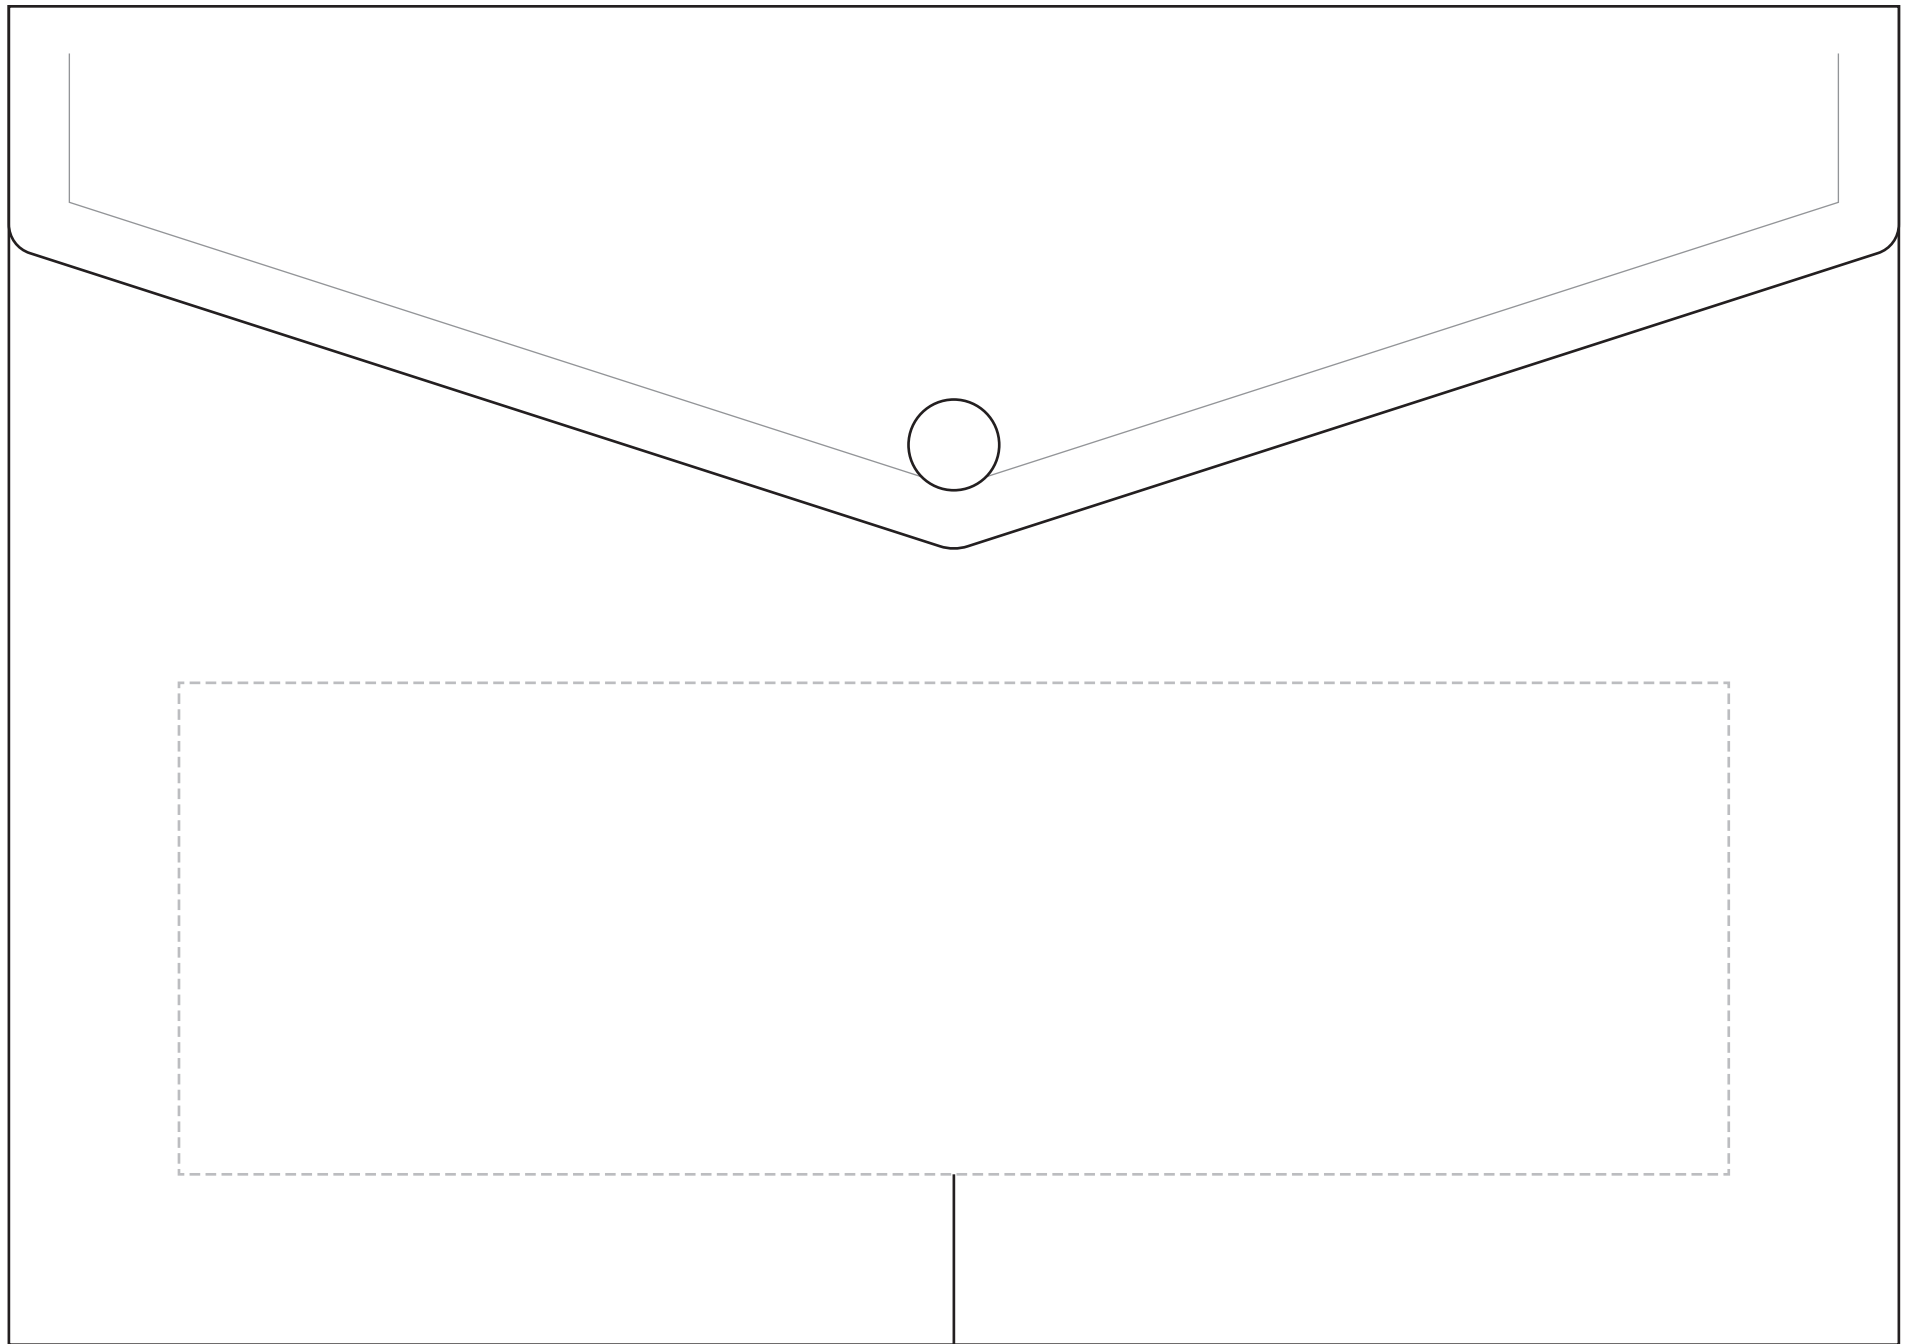

Front of Wallet.

Print area 205 x 65mm