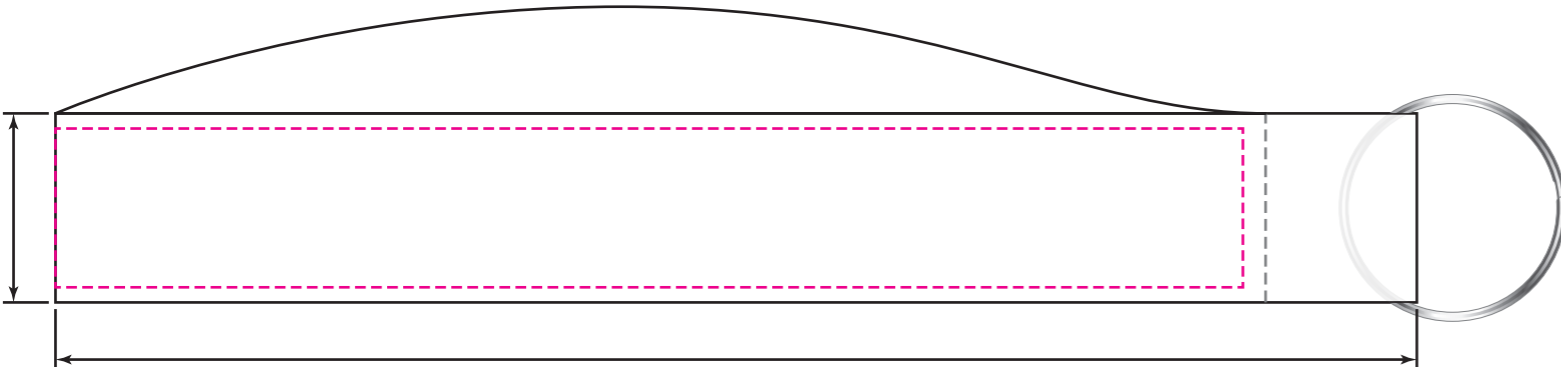

Outside of strap:

Full length: 360 x 25mm

Strap folds here

Maximum recommended print area for important artwork elements (logos, text etc.) All over designs, patterns or colours can be printed full bleed.

Inside of strap:

25 mm

180 mm