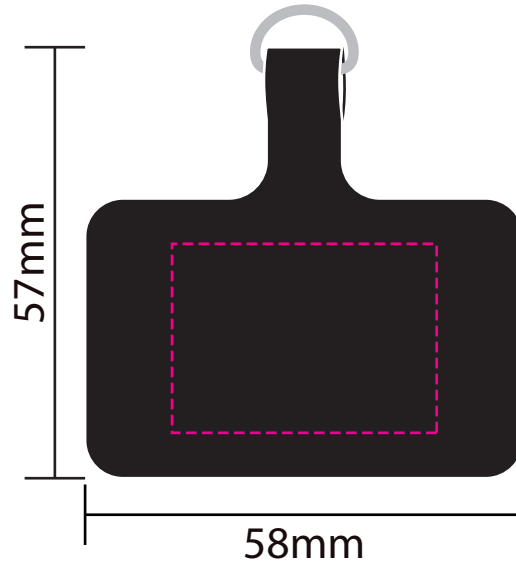

Max print area 35 x 25mm

Front

Back