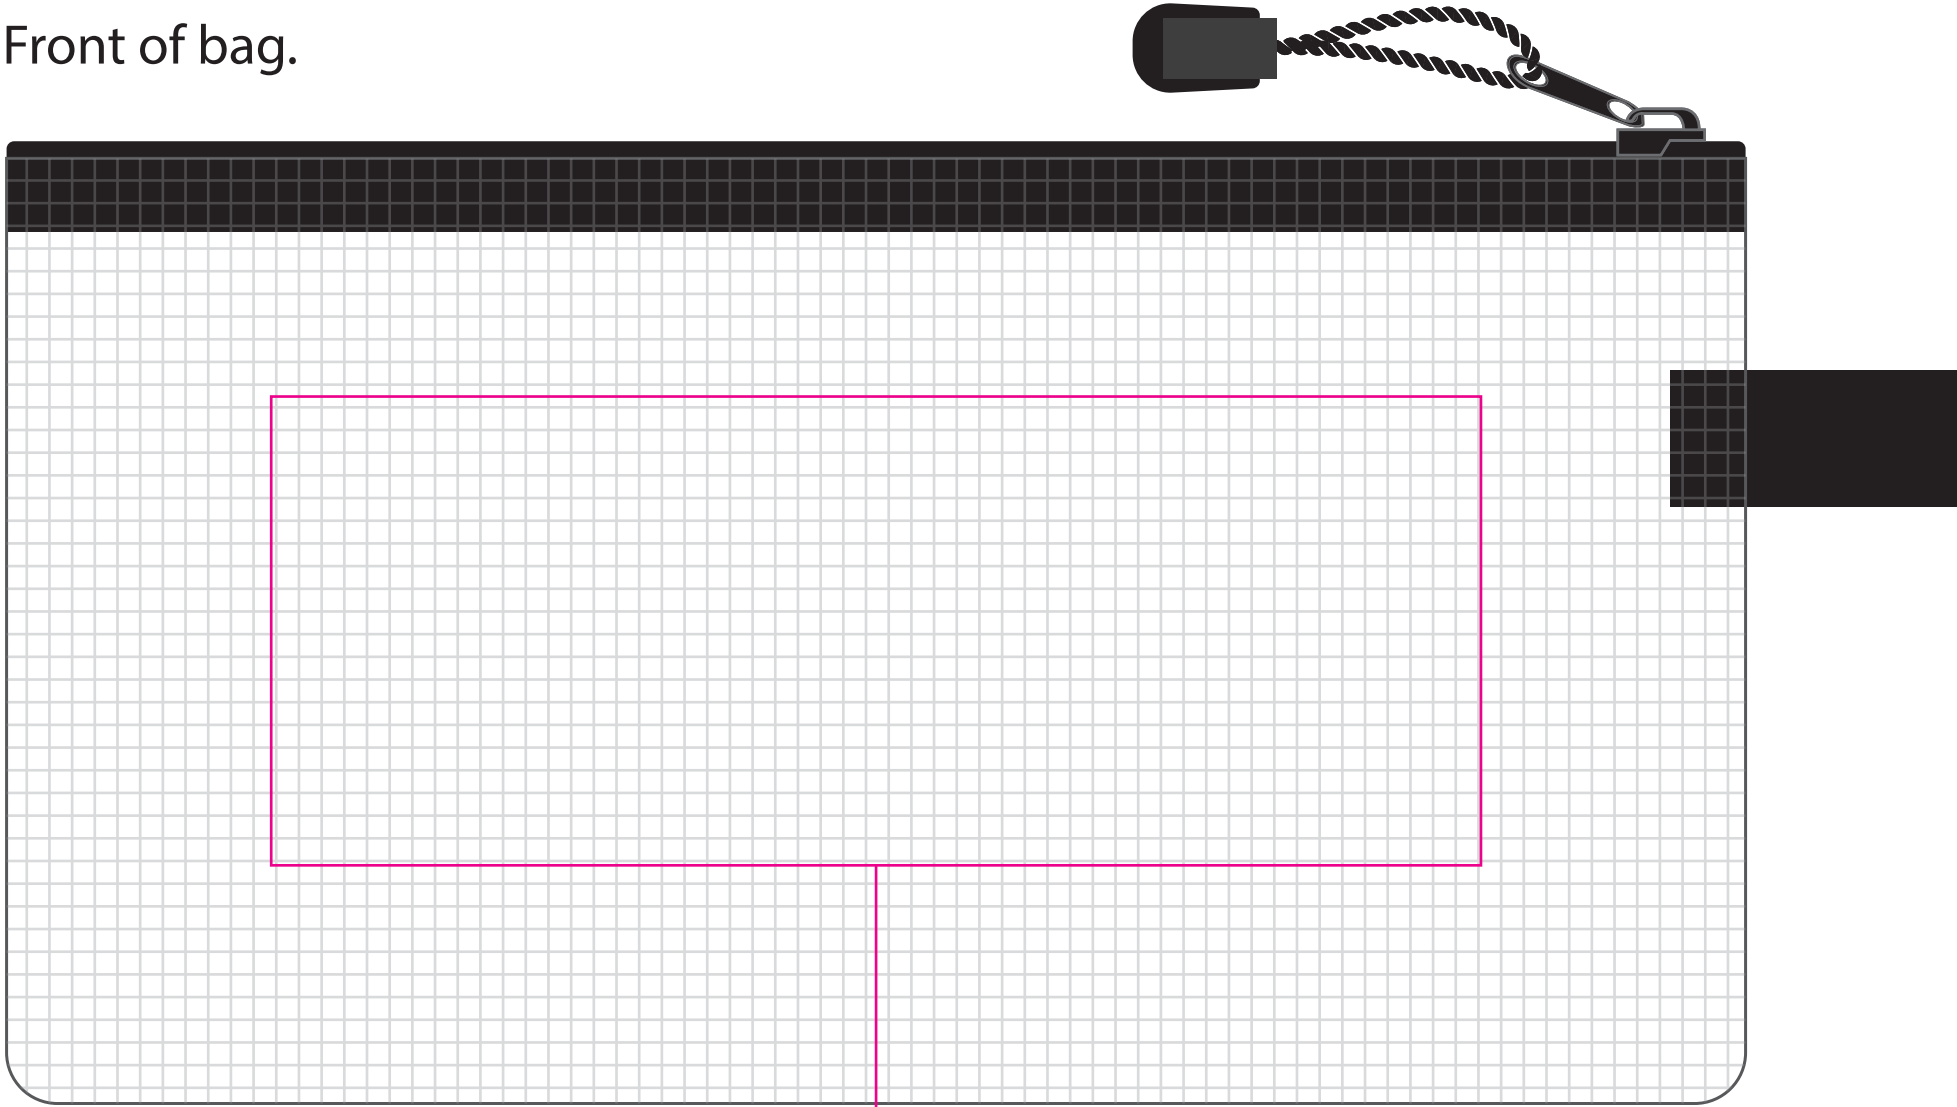

Front of bag.

Max print area:
160 x 62mm