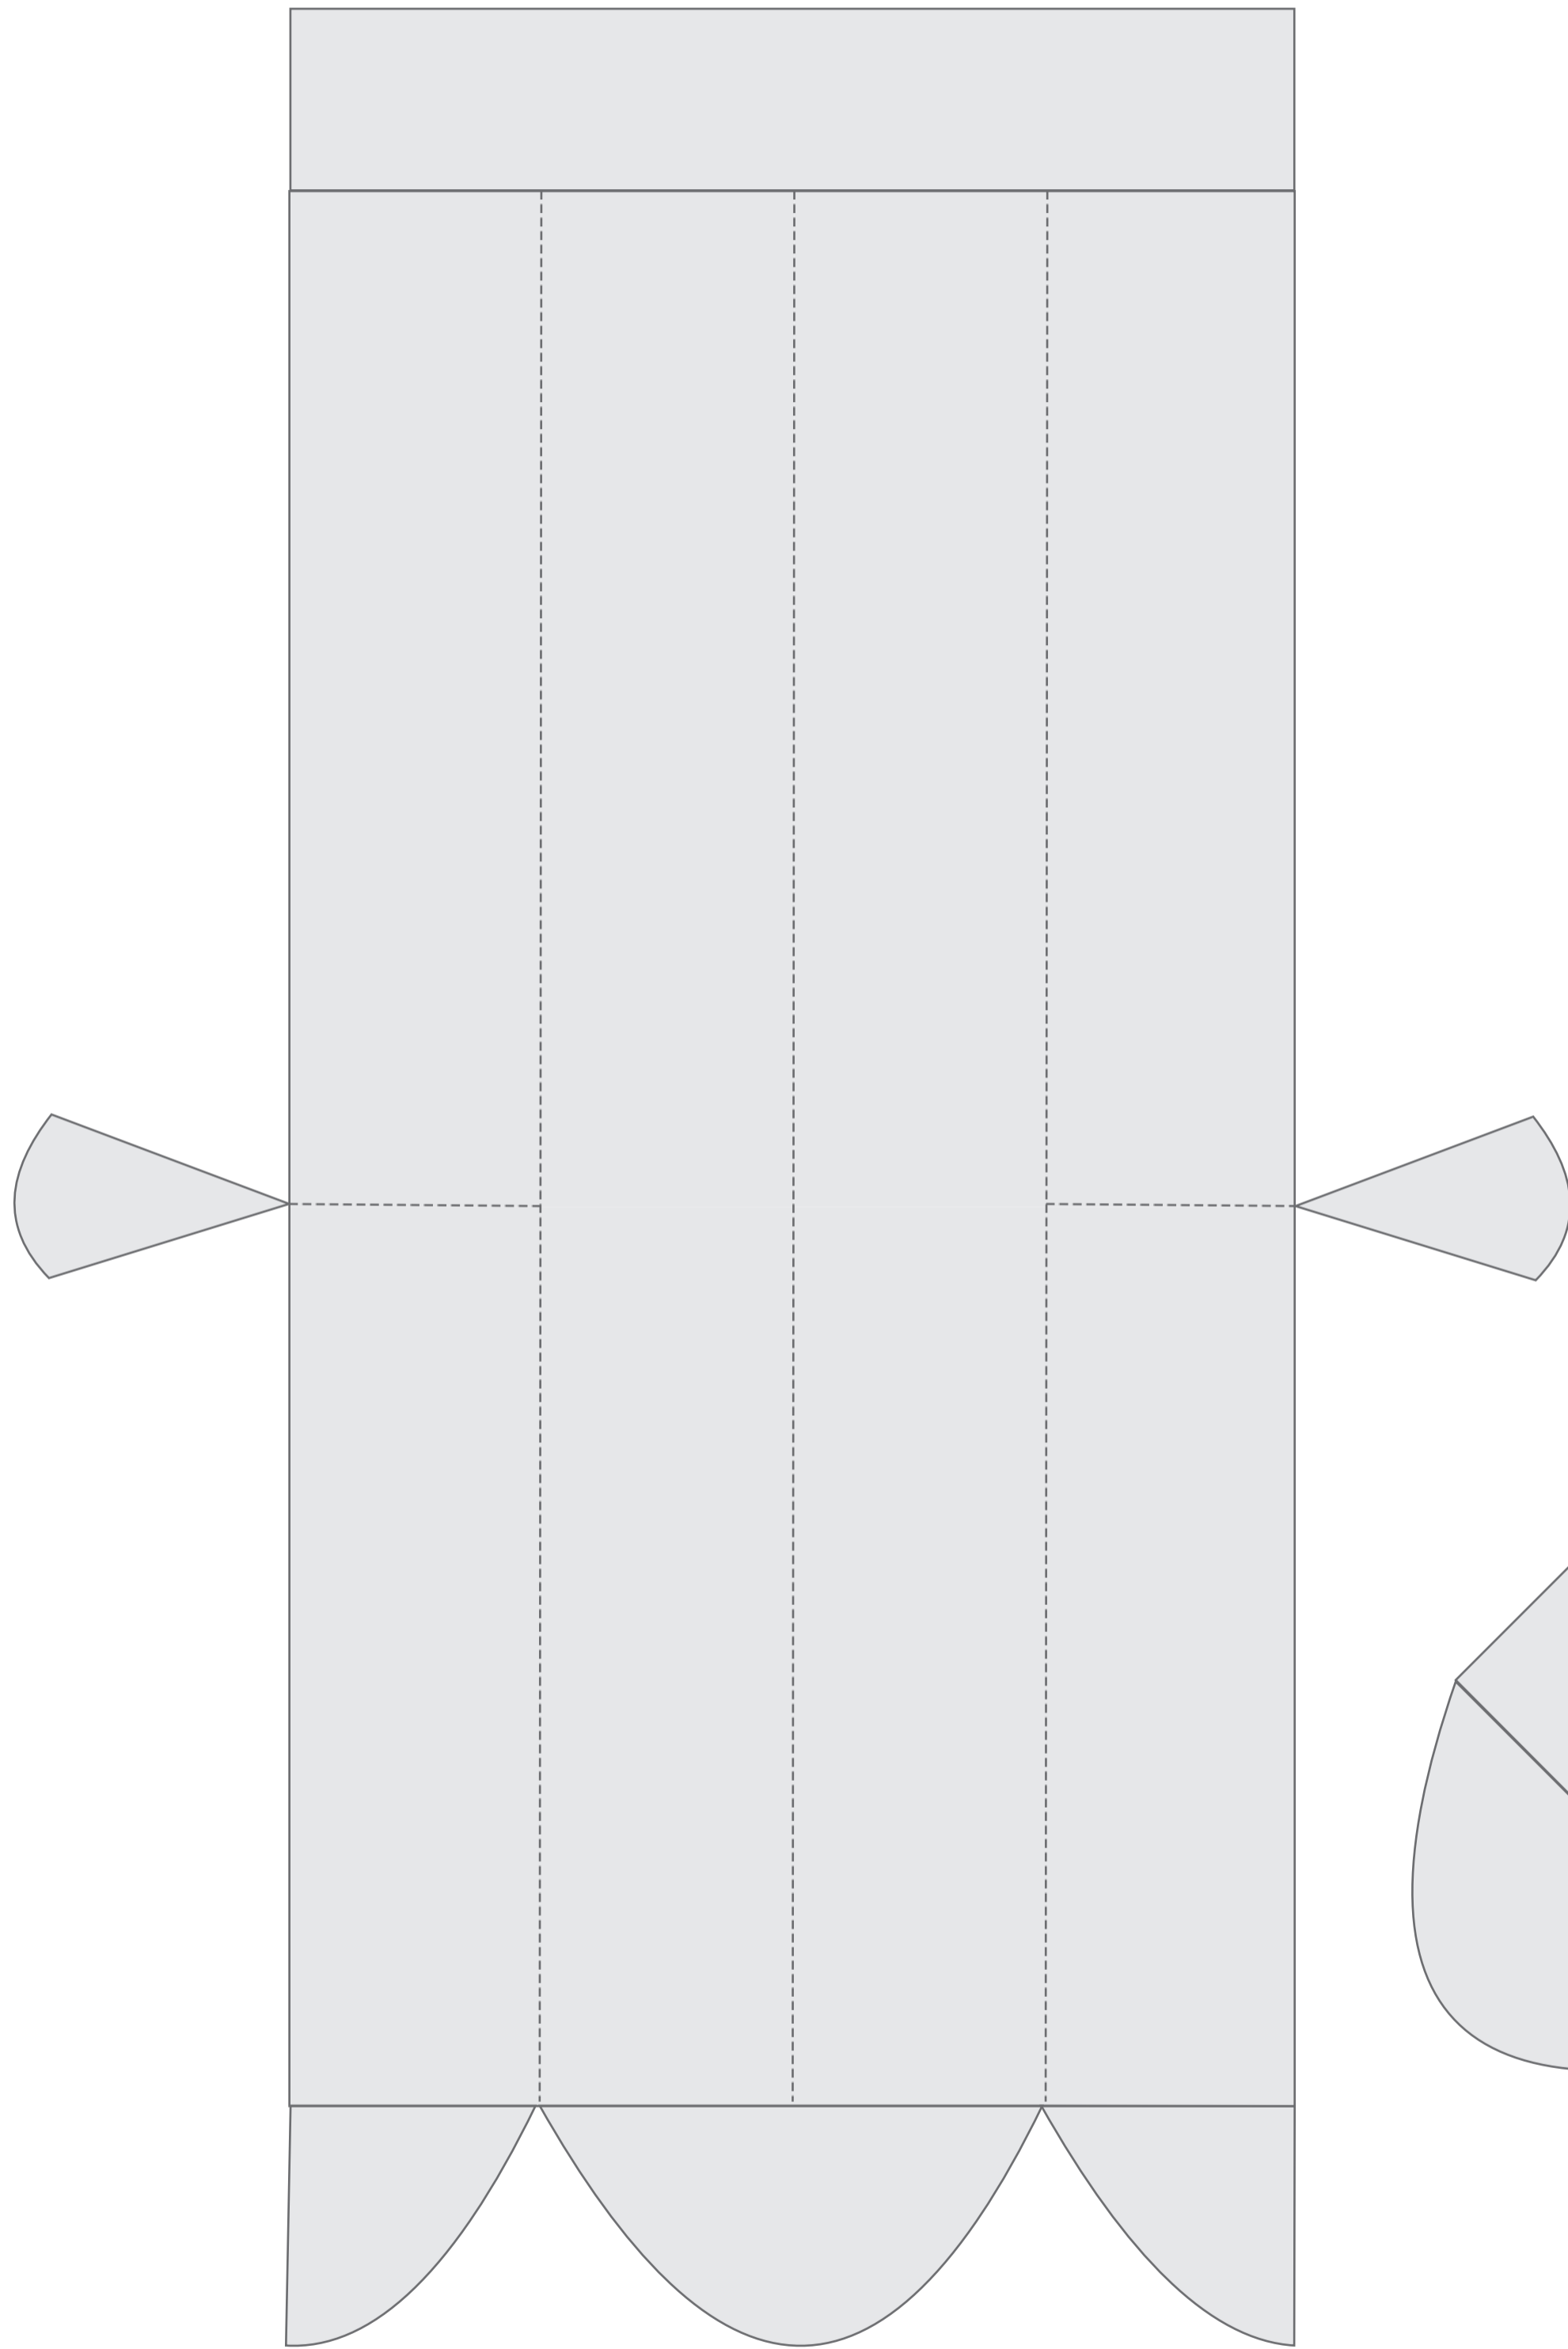

LEFT SIDE

RIGHT SIDE

RIGHT SIDE

LEFT SIDE

MINIMUM TEXT HEIGHT IS 2.7mm, MEASURED AGAINST LOWER CASE LETTERS WITH NO ASCENDERS OR DESCENDERS.