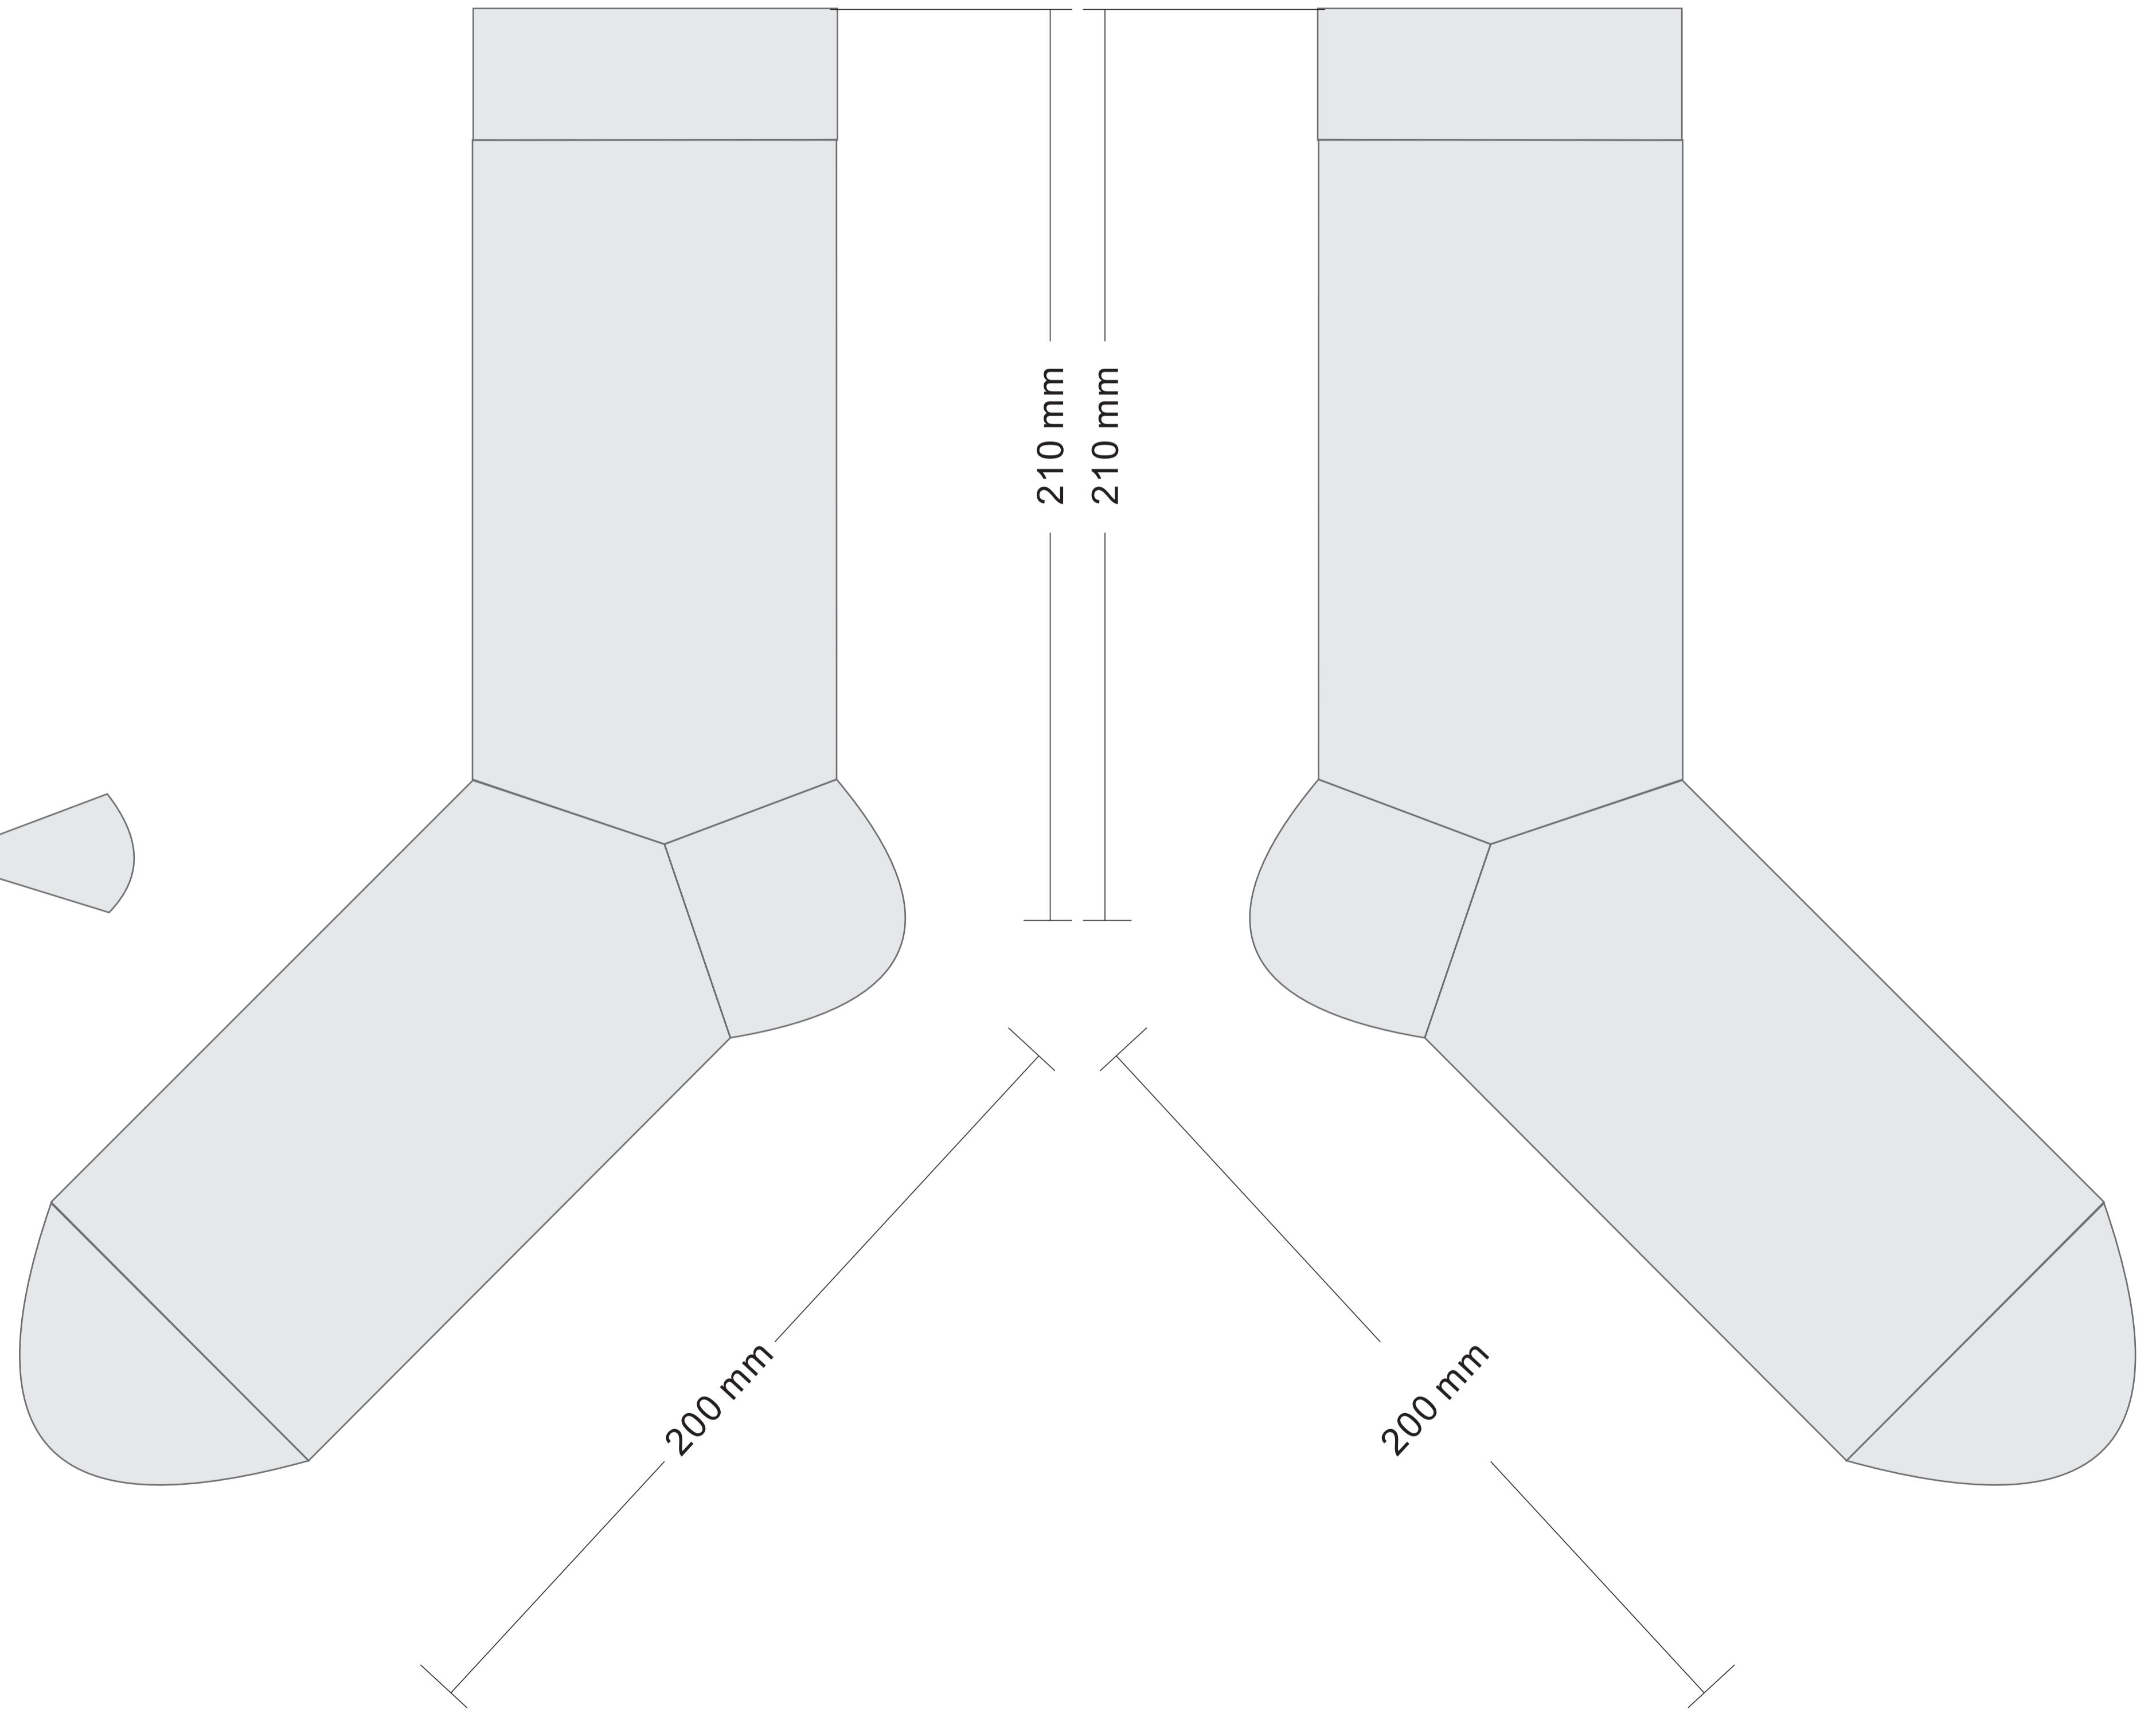

LEFT SIDE

RIGHT SIDE

RIGHT SIDE

LEFT SIDE

MINIMUM TEXT HEIGHT IS 2.7mm, MEASURED AGAINST LOWER CASE LETTERS WITH NO ASCENDERS OR DESCENDERS.