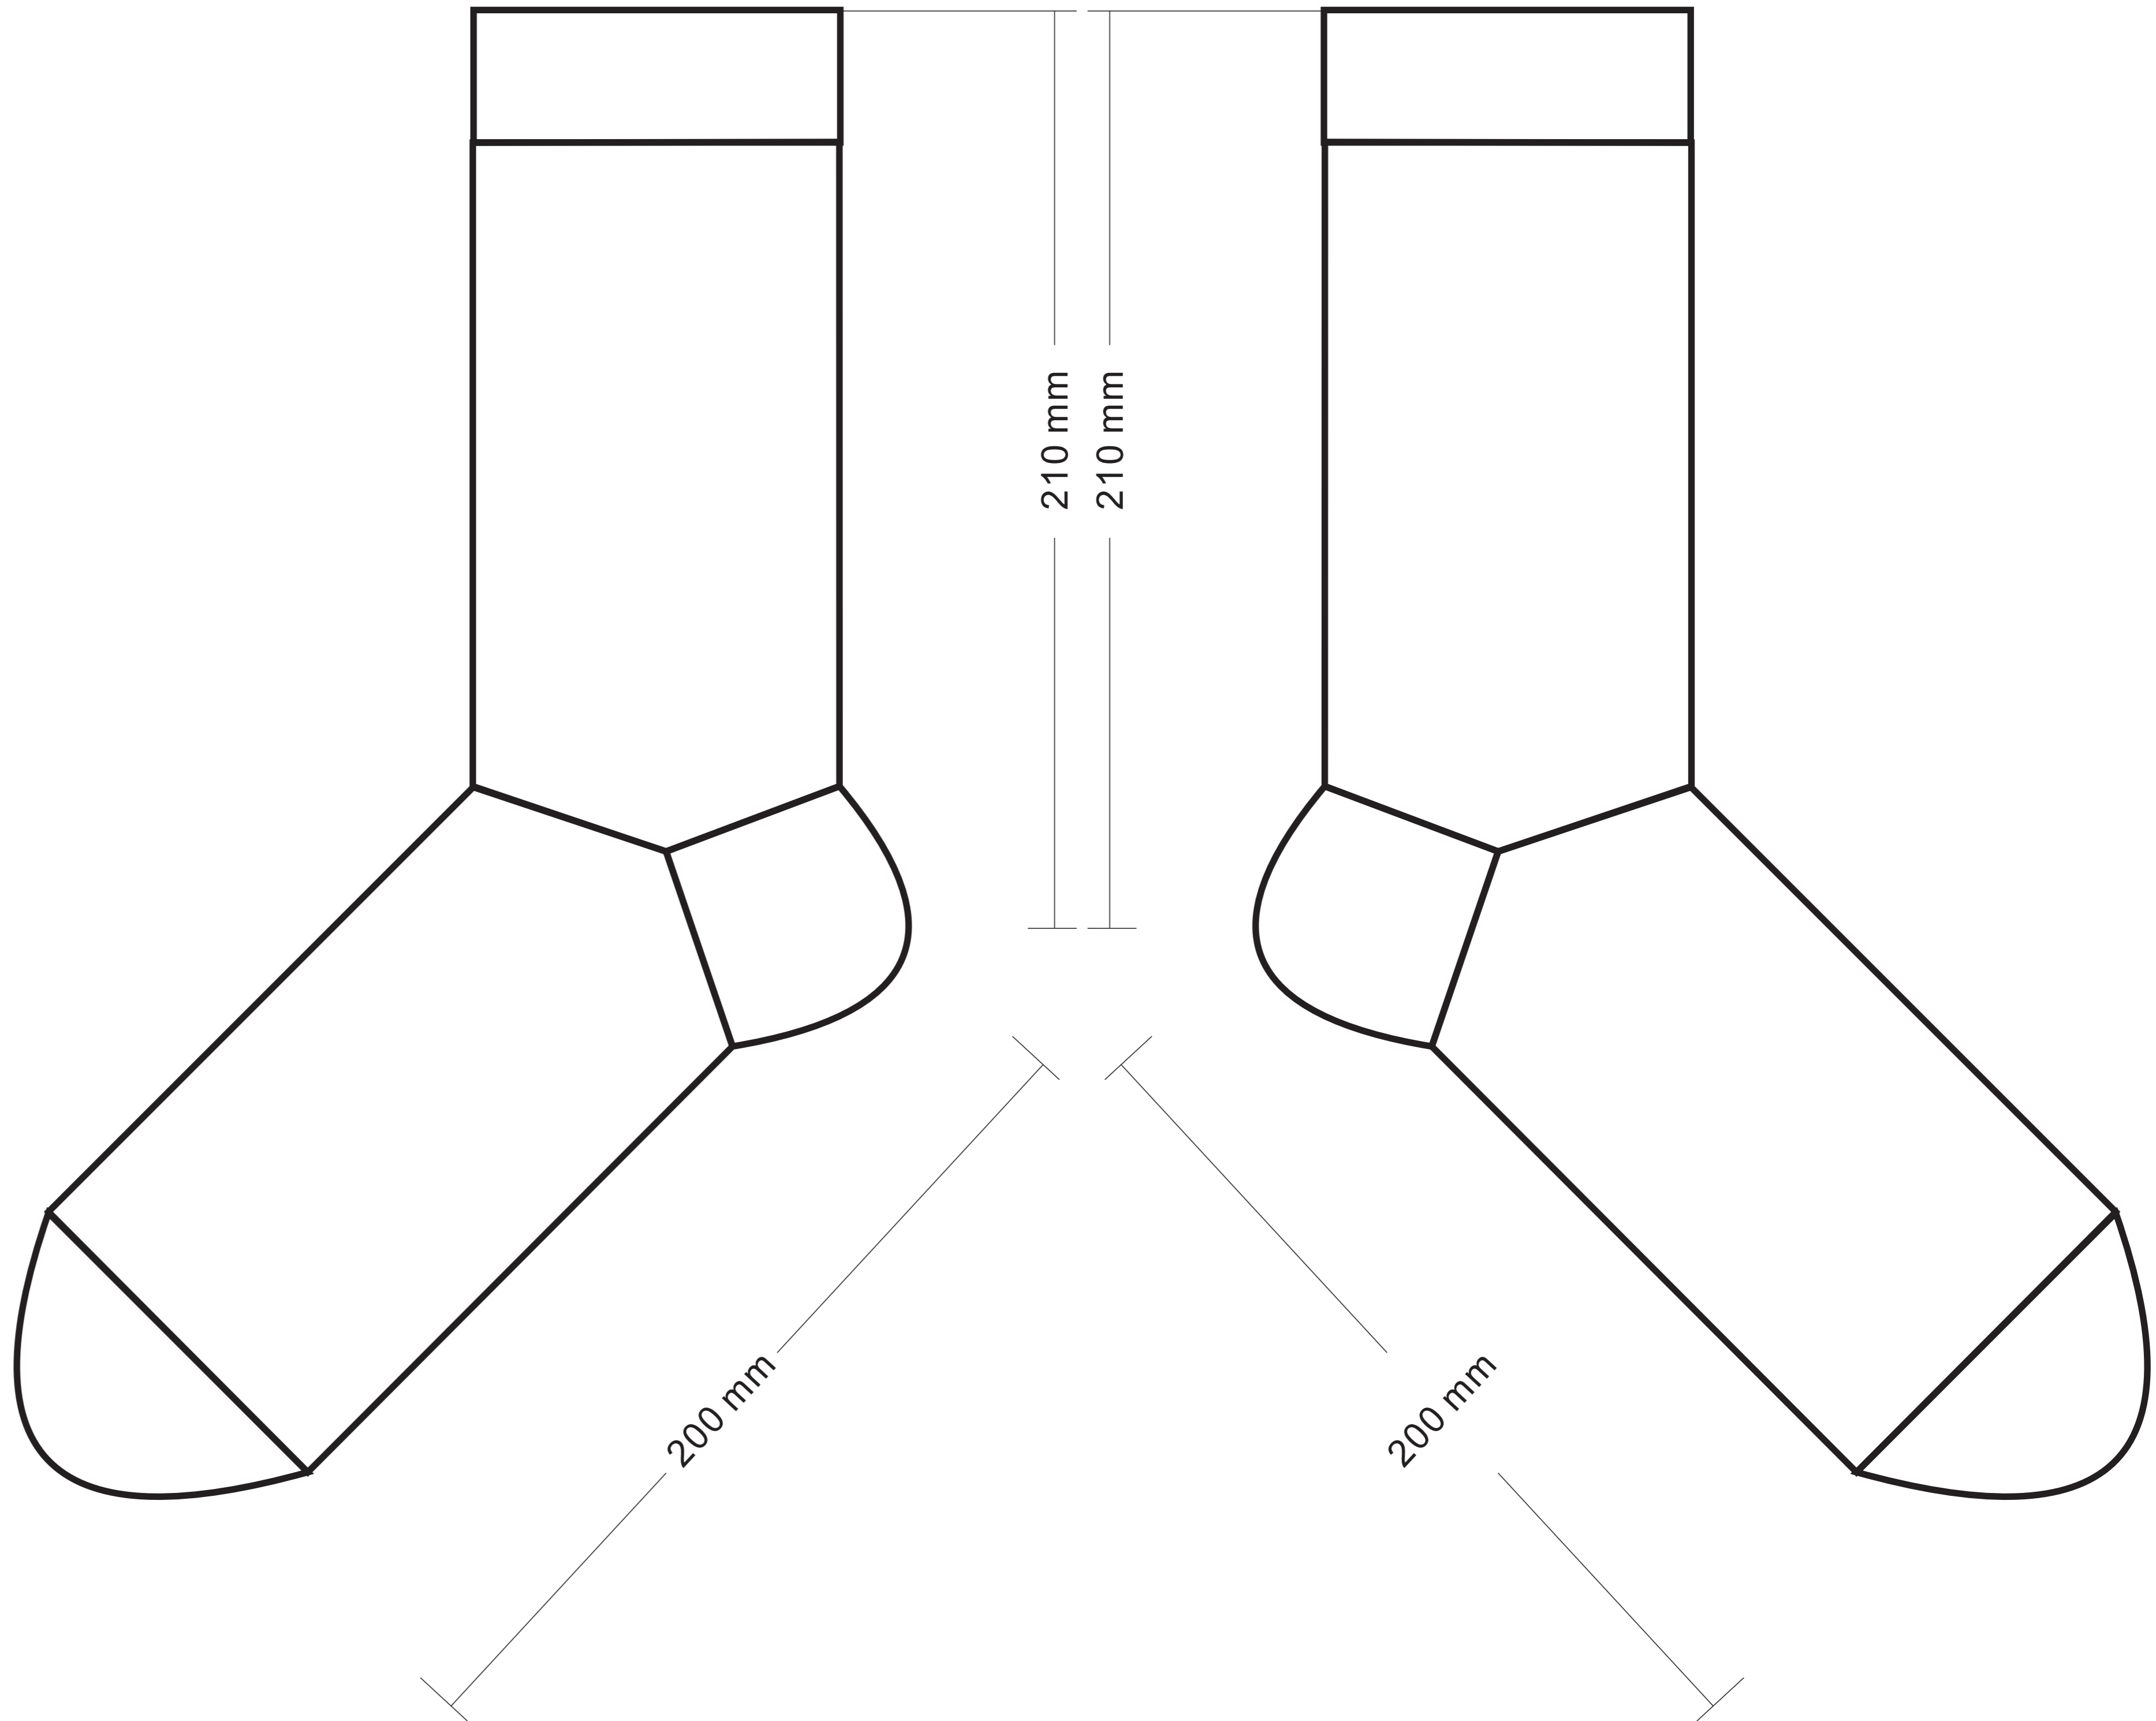

LEFT SIDE

RIGHT SIDE

RIGHT SIDE

LEFT SIDE

MAXIMUM 10 COLOURS FOR BACKGROUND MATERIAL.  
LOGOS MAXIMUM OF 5 COLOURS.