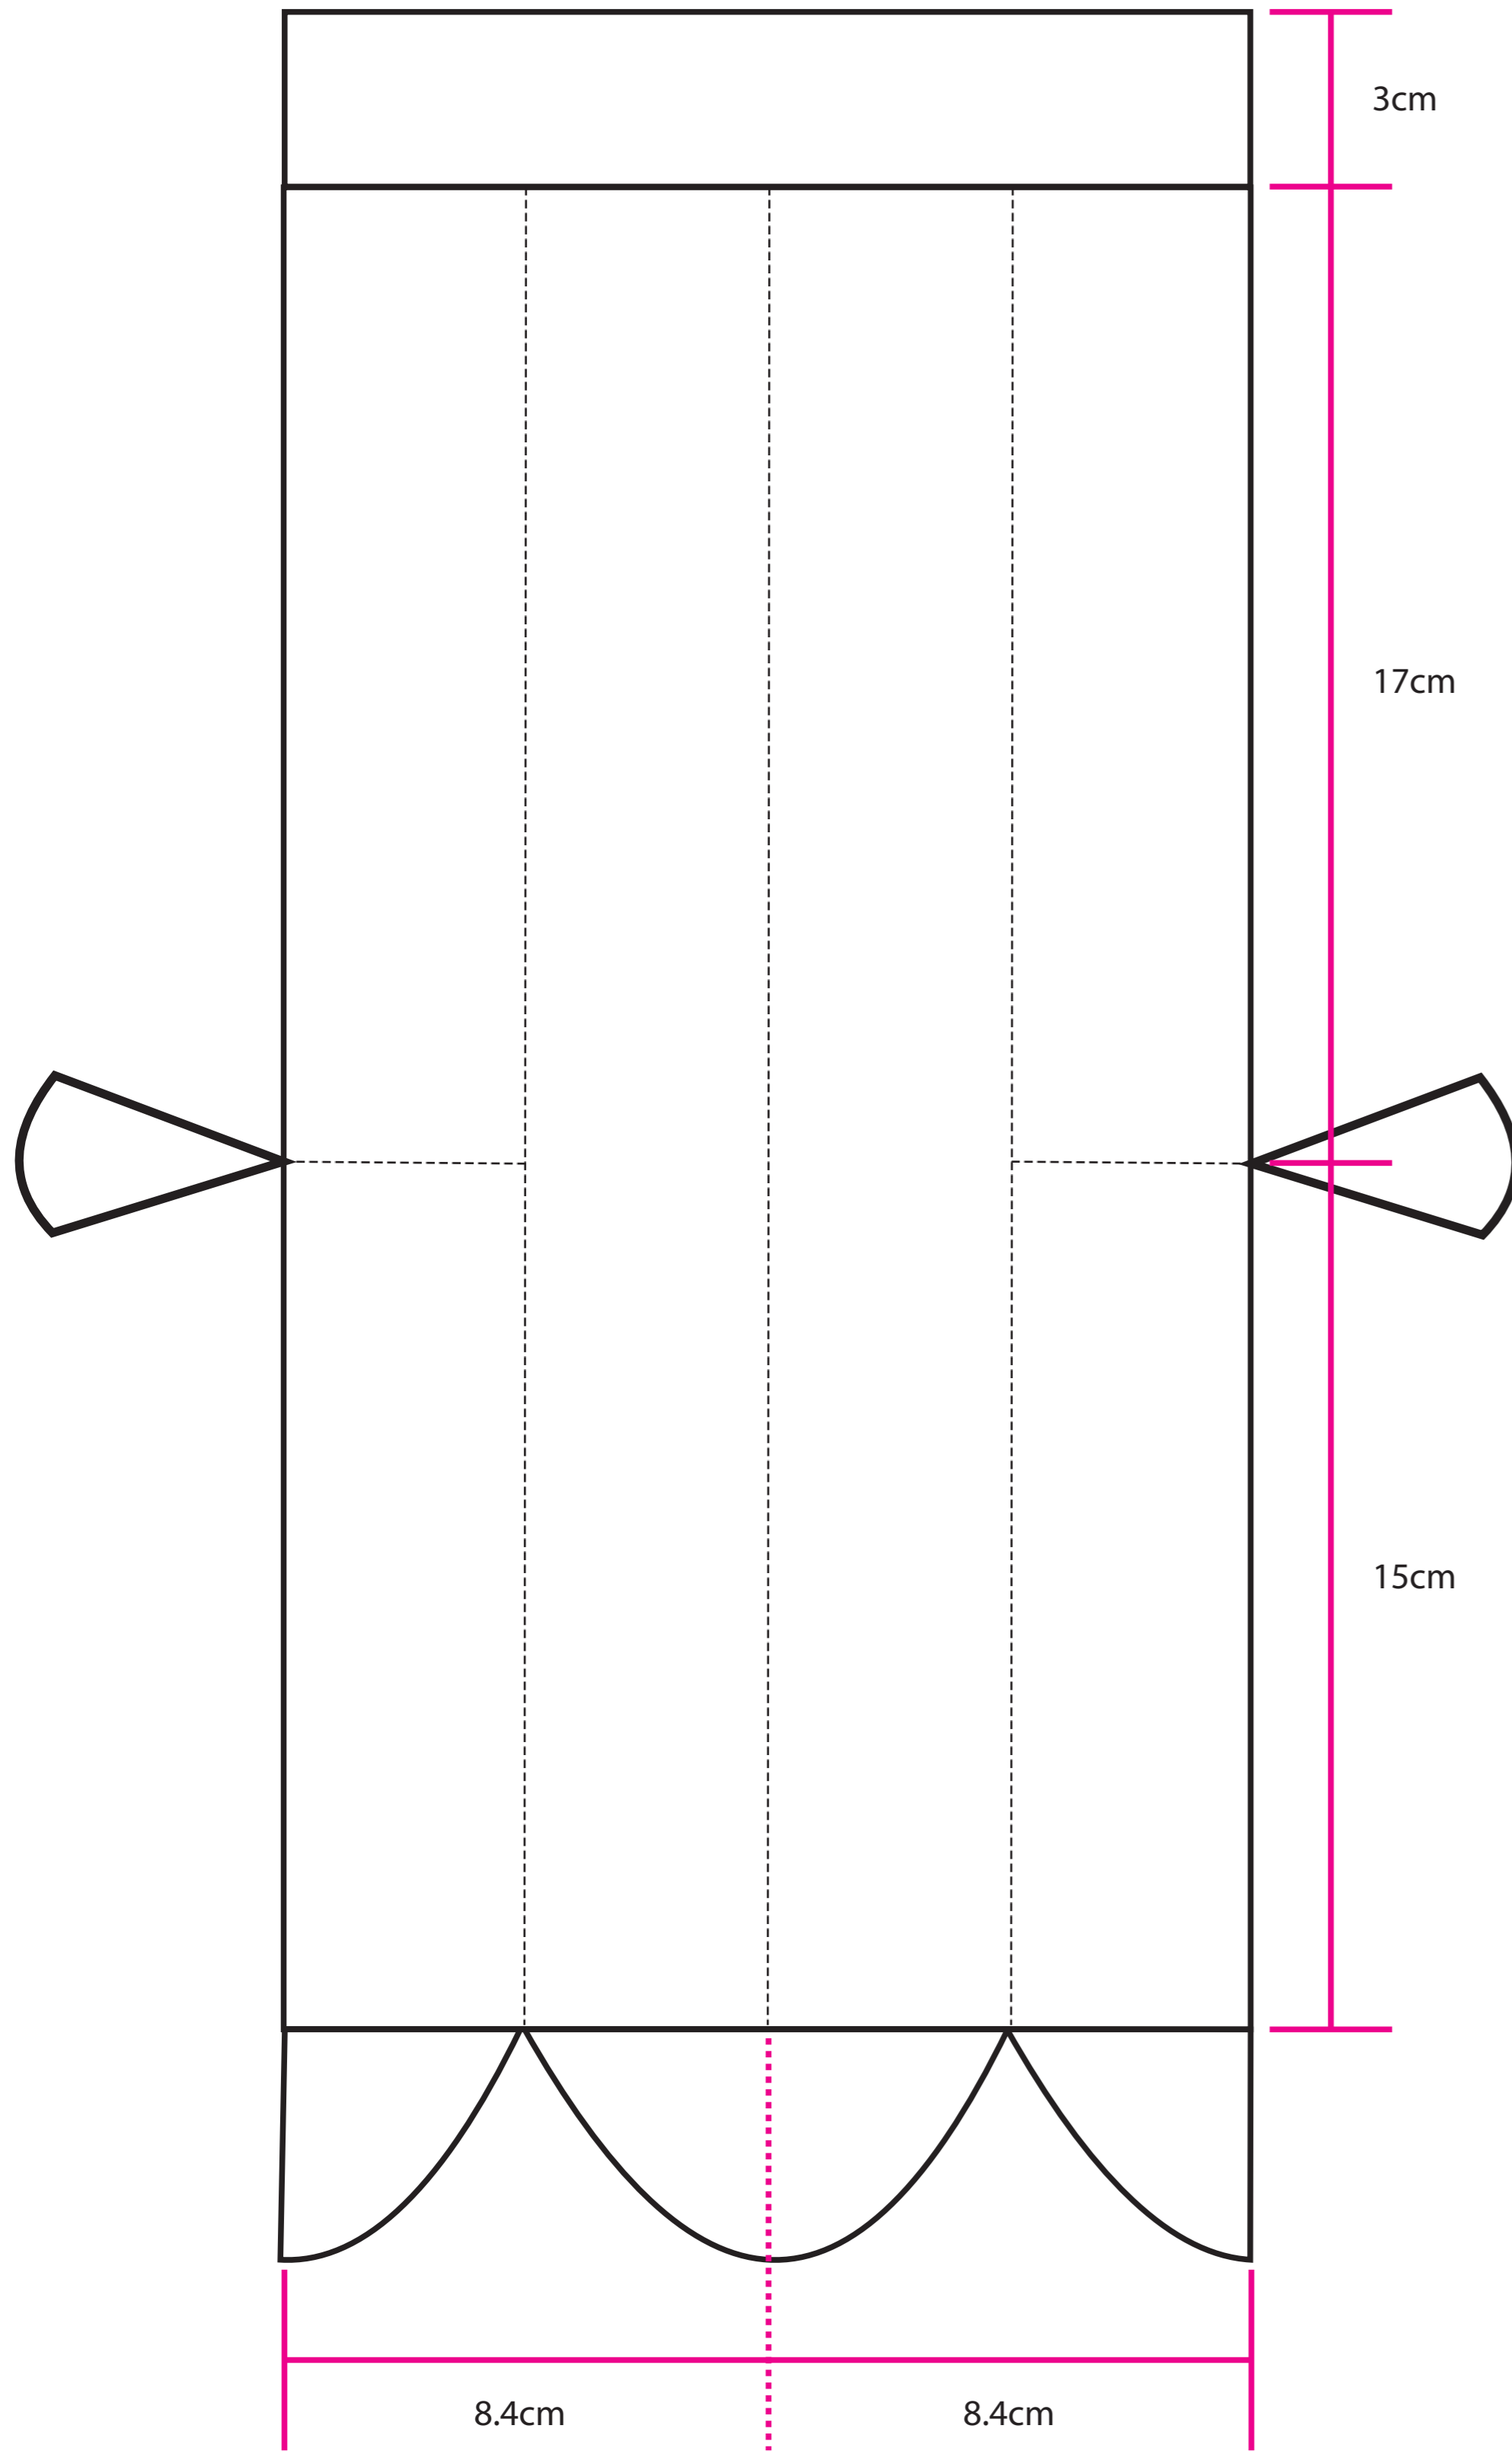

LEFT SIDE

RIGHT SIDE

RIGHT SIDE

LEFT SIDE

MAXIMUM 10 COLOURS FOR BACKGROUND MATERIAL.  
LOGOS MAXIMUM OF 5 COLOURS.