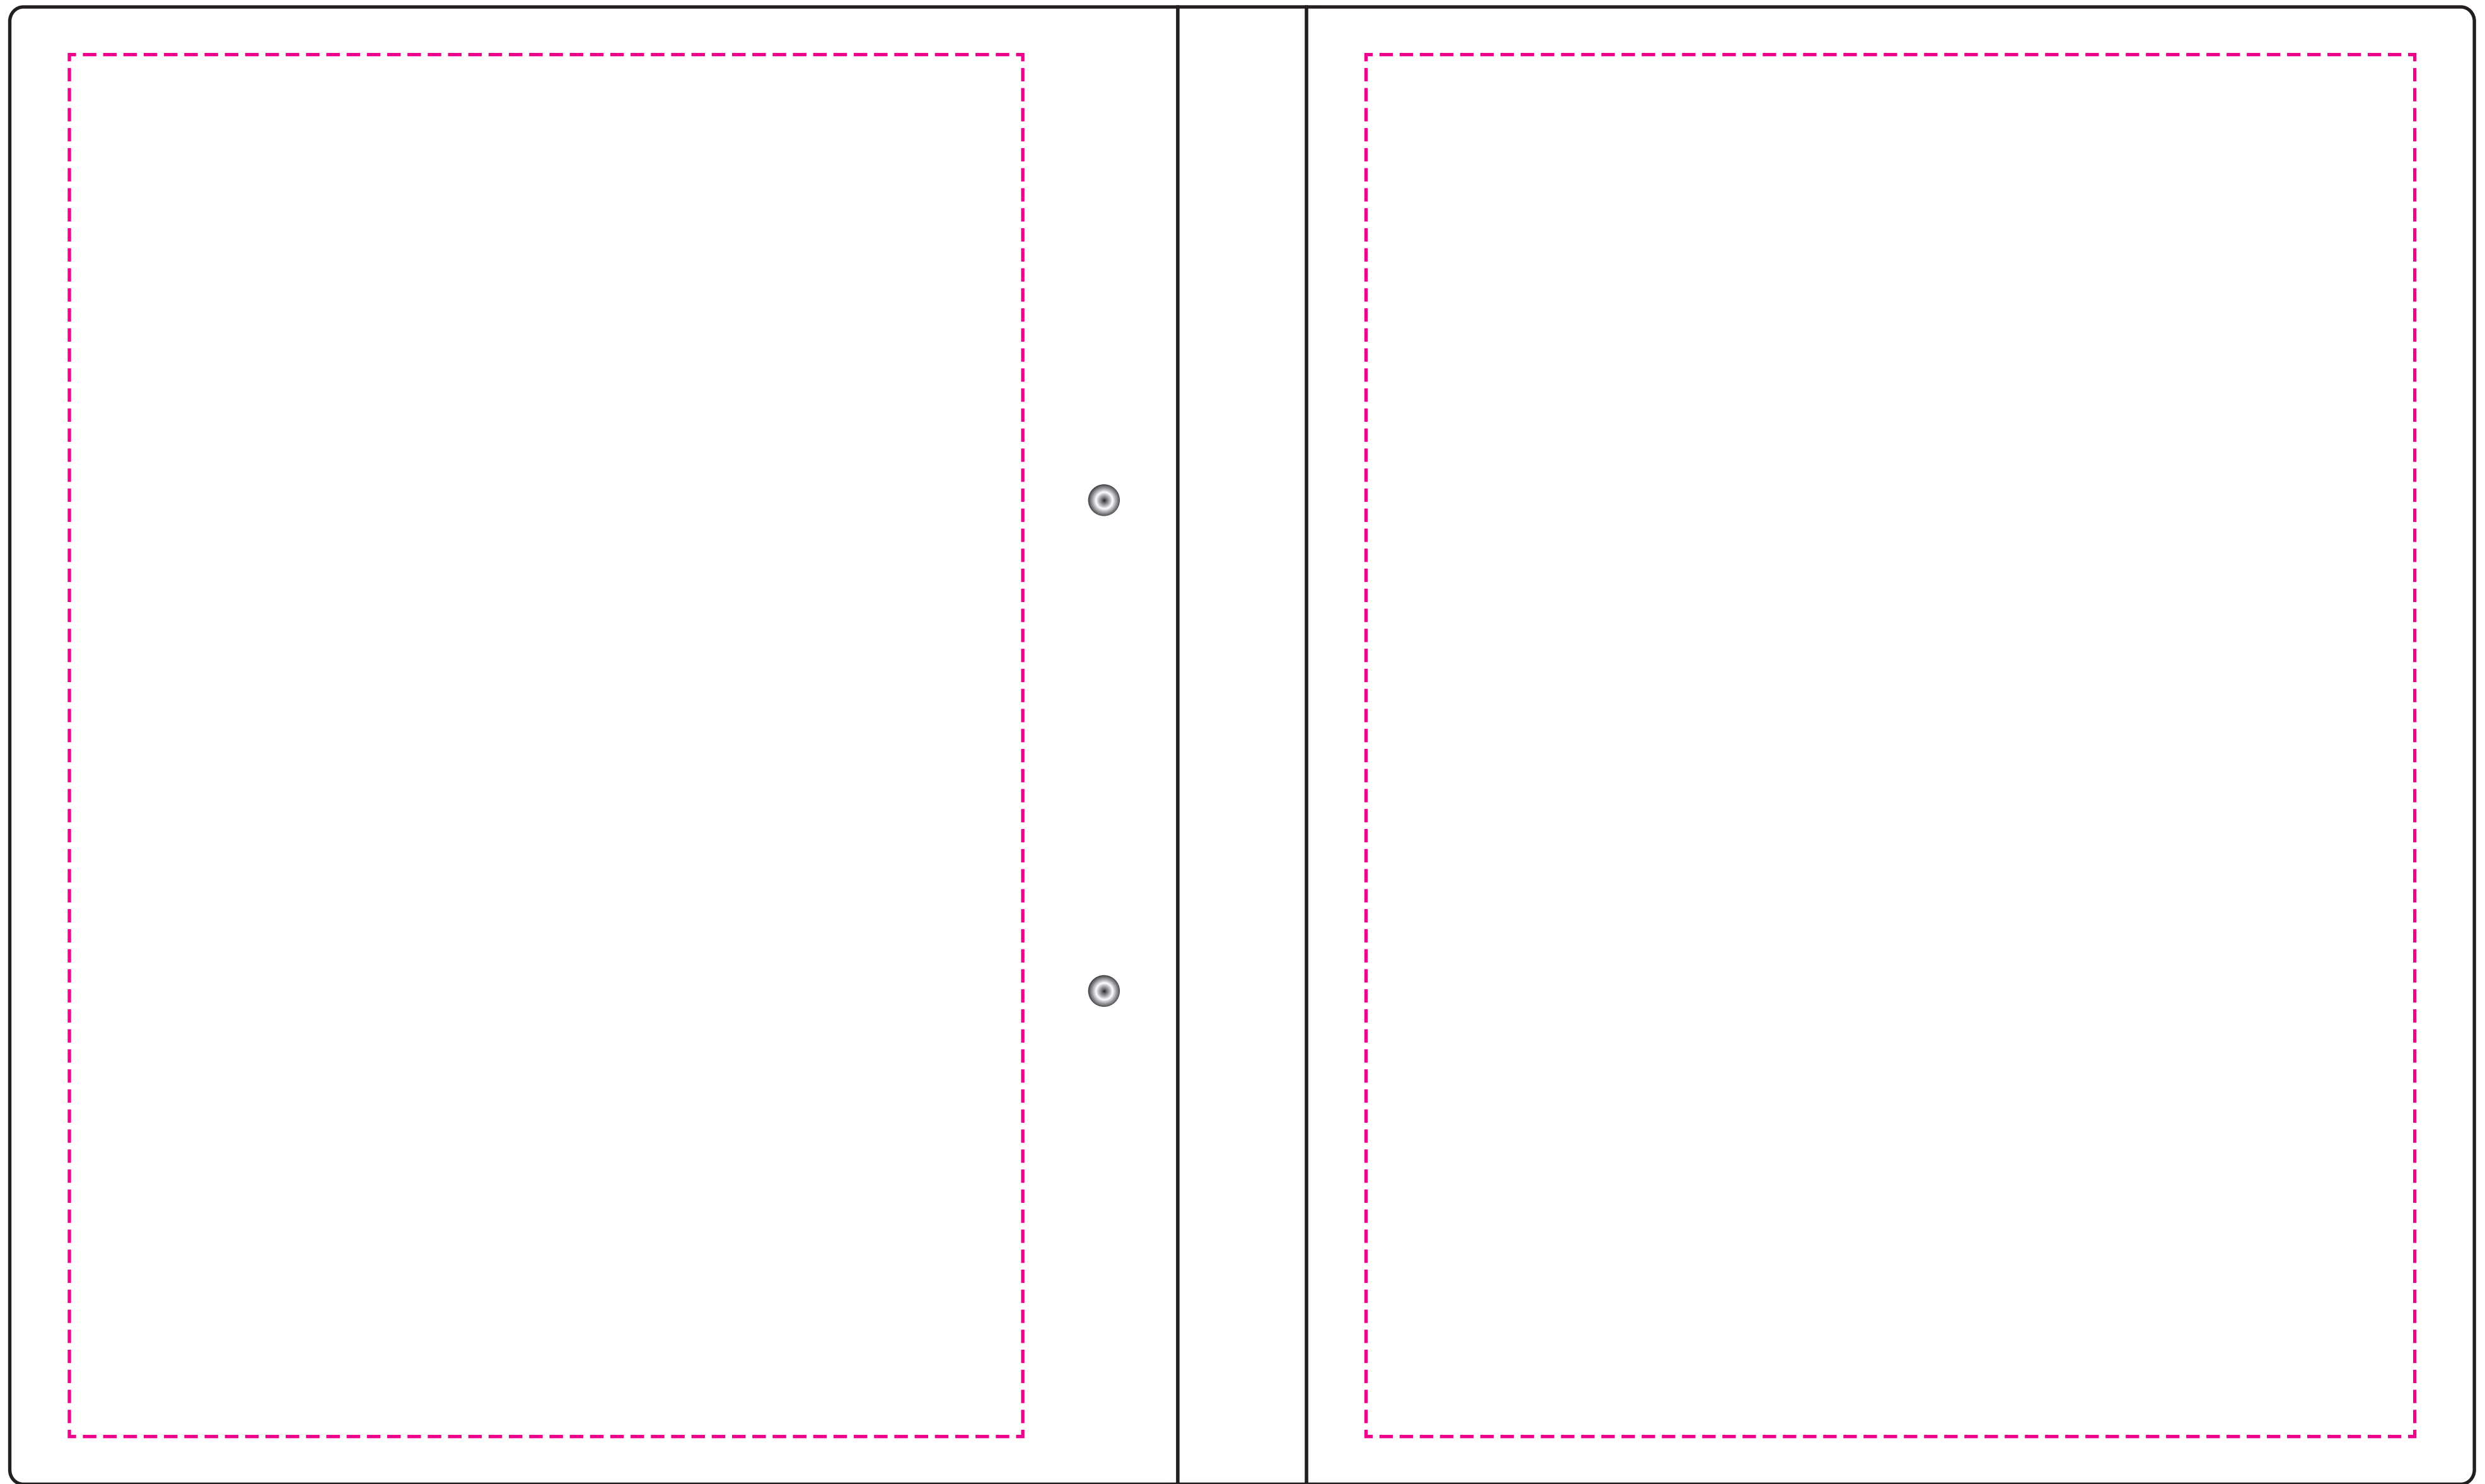

PPB Polypropylene ring binder.

Back cover print area: 200 x 290mm

Front cover print area: 220 x 290mm