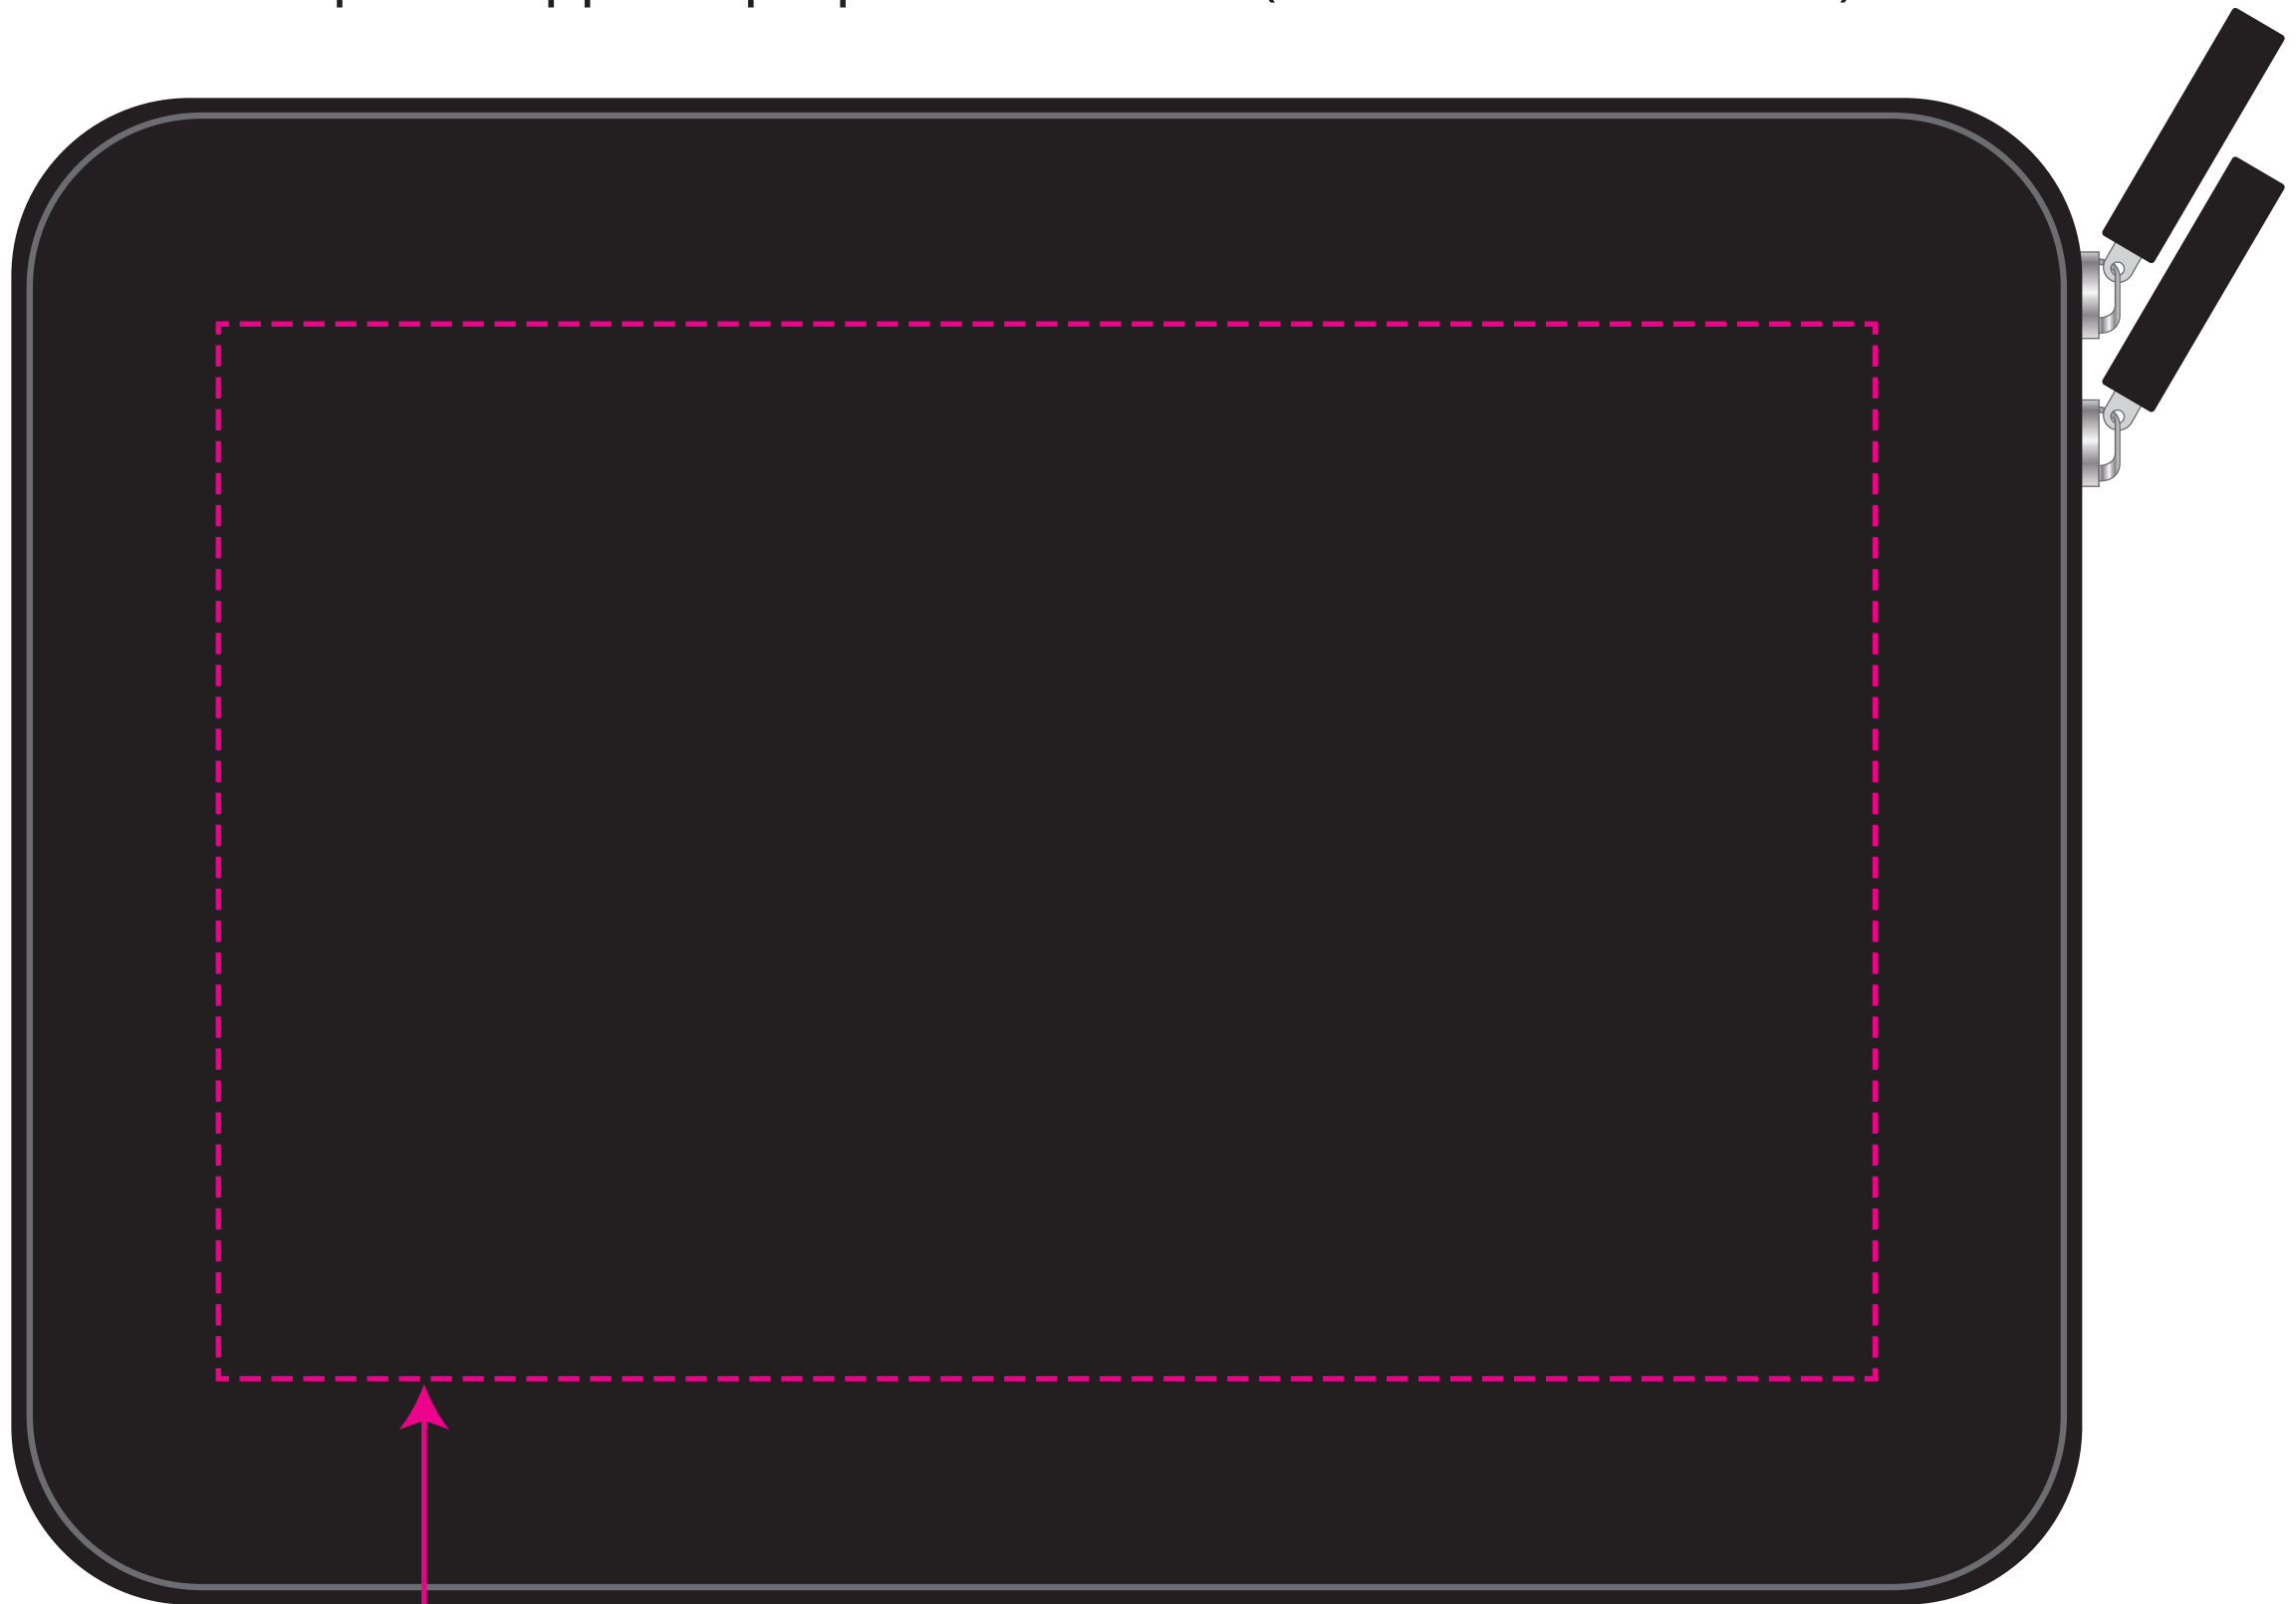

Please check the dimensions of this sleeve are suitable for the laptop or device they are intended to fit.
All laptops vary in overall dimensions.

Neoprene zipped laptop sleeve 10inch (to fit most 10" tablets).

Max branding area for
screen printing 220 x 140mm.

Product can be dye sublimation printed full colour,
or branded with a soft PVC sewn on badge.
Please submit your artwork to us for proofing in these cases.