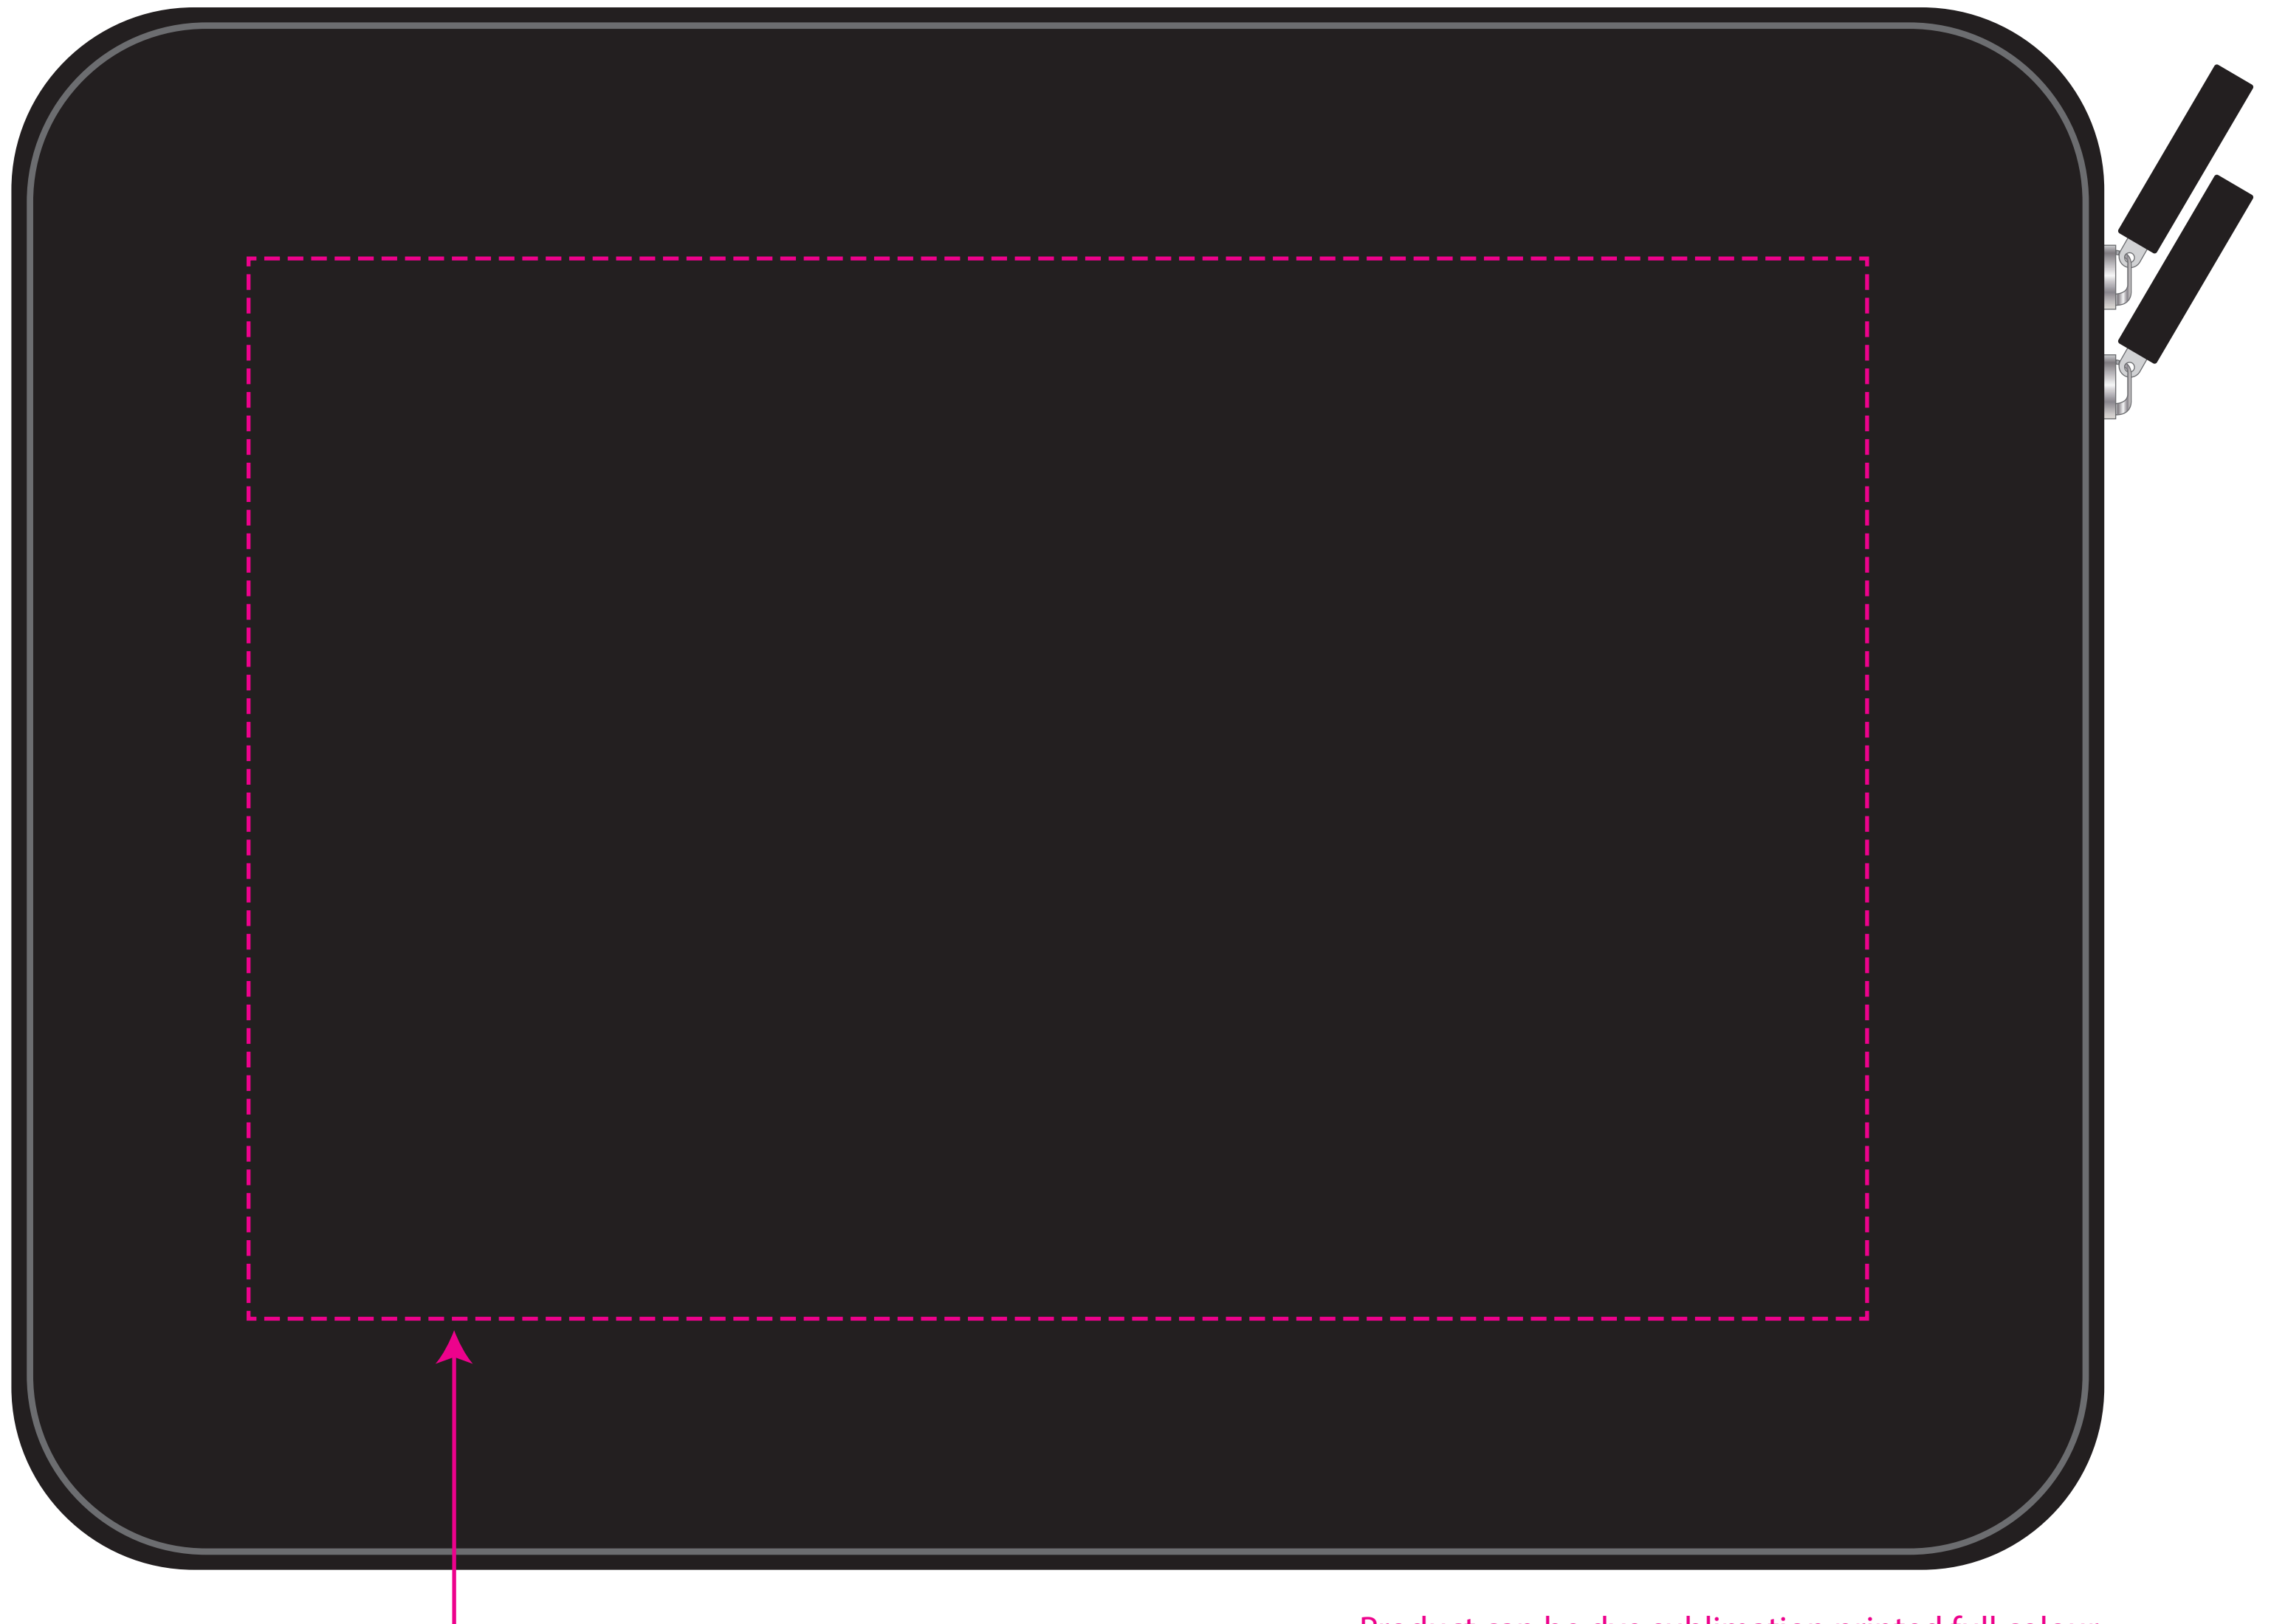

Neoprene zipped laptop sleeve 15inch (to fit most 15" tablets).

Max branding area for
screen printing 220 x 140mm.

Product can be dye sublimation printed full colour,
or branded with a soft PVC sewn on badge.
Please submit your artwork to us for proofing in these cases.