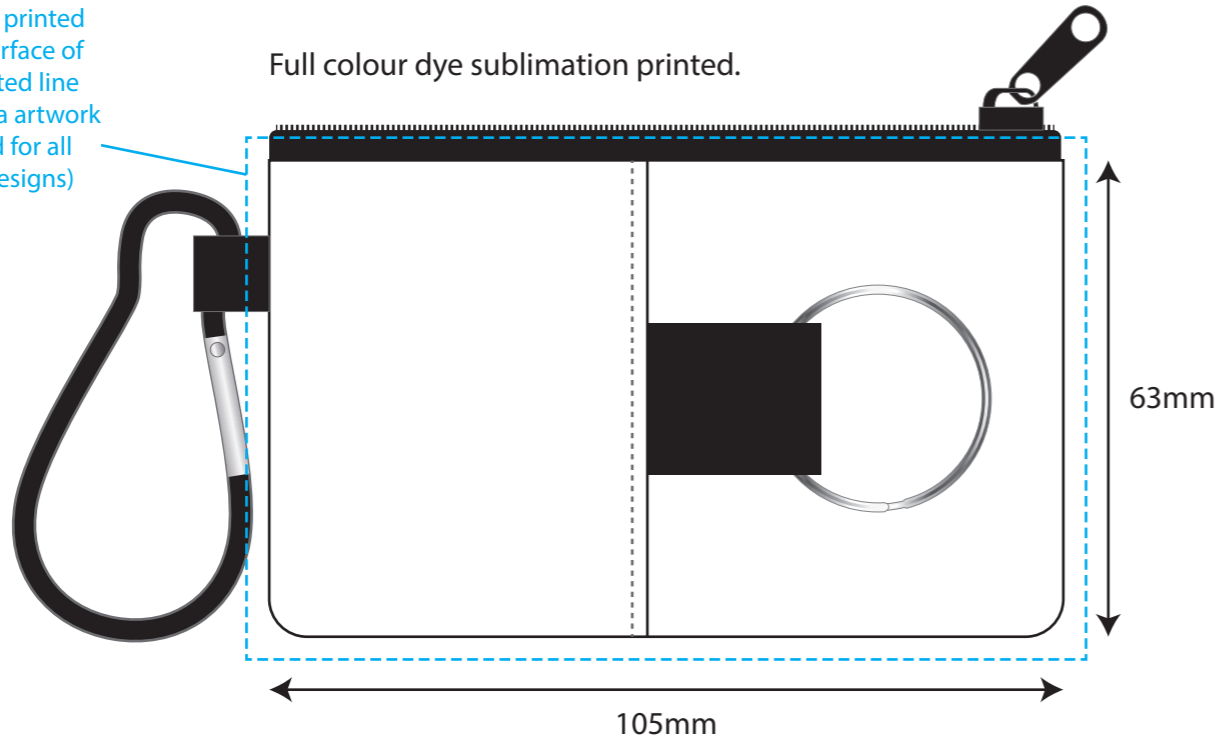

Artwork can be printed across entire surface of the wallet (dotted line shows 3mm extra artwork bleed required for all over printed designs)

Full colour dye sublimation printed.

Max branding area:
35 x 55mm

Screen printed or debossed designs.