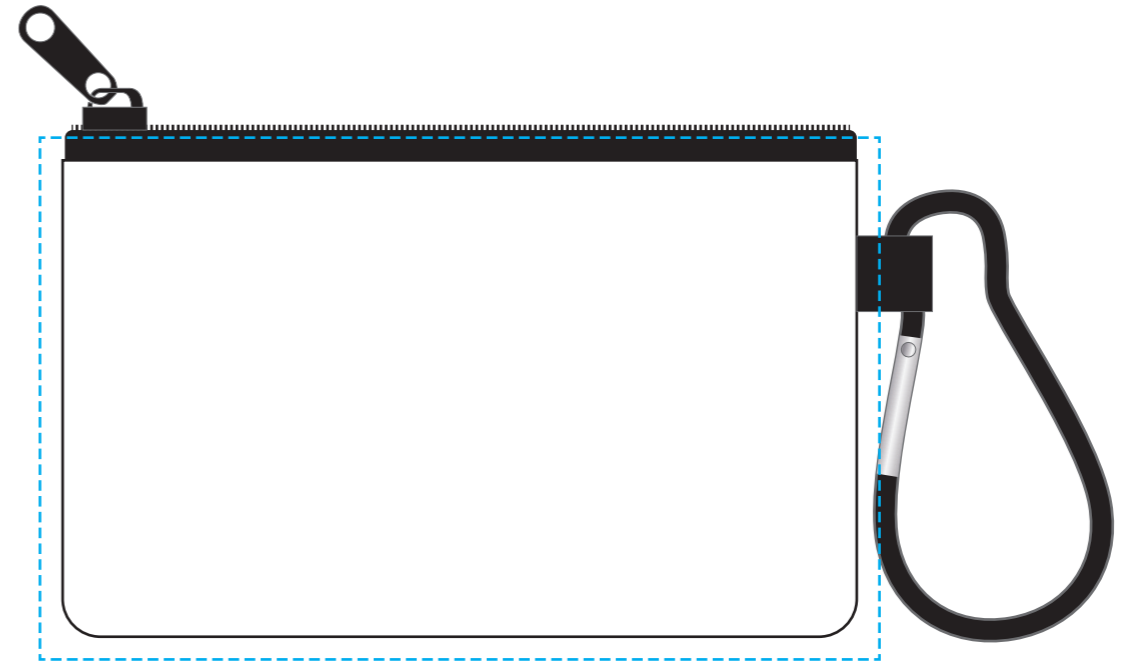

Artwork can be printed across entire surface of the wallet (dotted line shows 3mm extra artwork bleed required for all over printed designs)

Full colour dye sublimation printed.

Max branding area:
35 x 55mm

Screen printed or debossed designs.