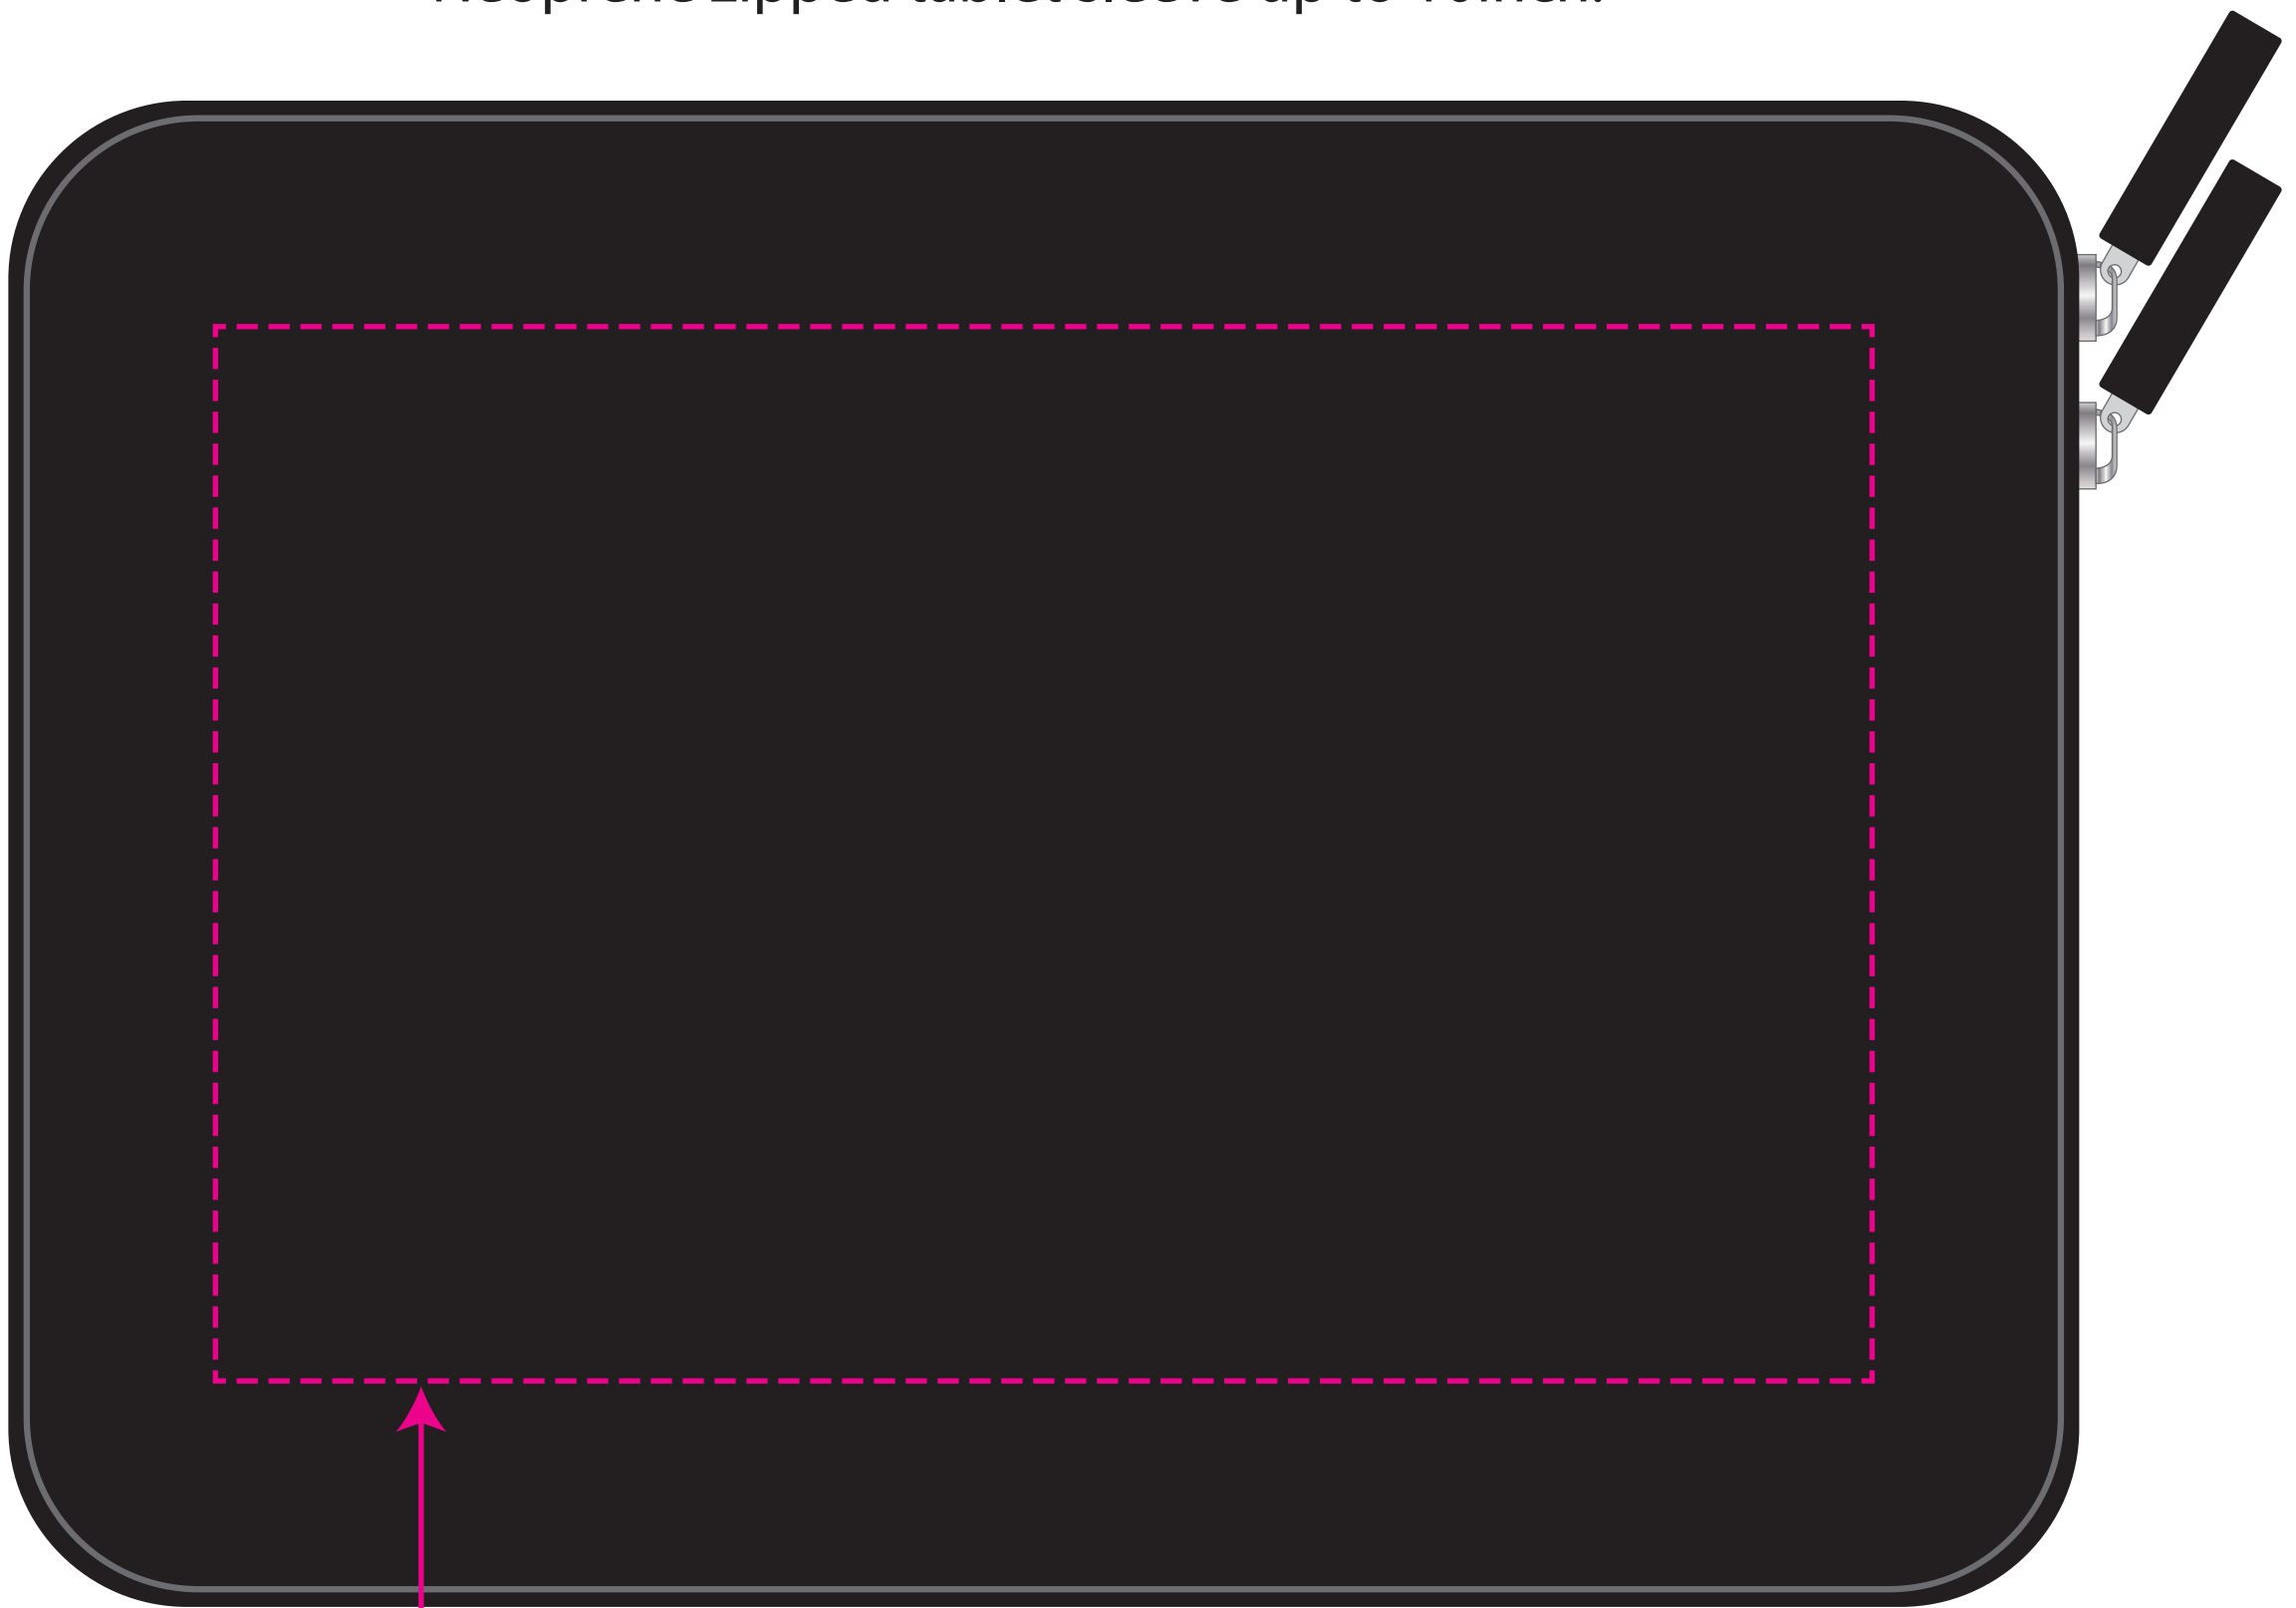

Neoprene zipped tablet sleeve up to 10inch.

Max branding area for screen
printing 200 x 130mm.