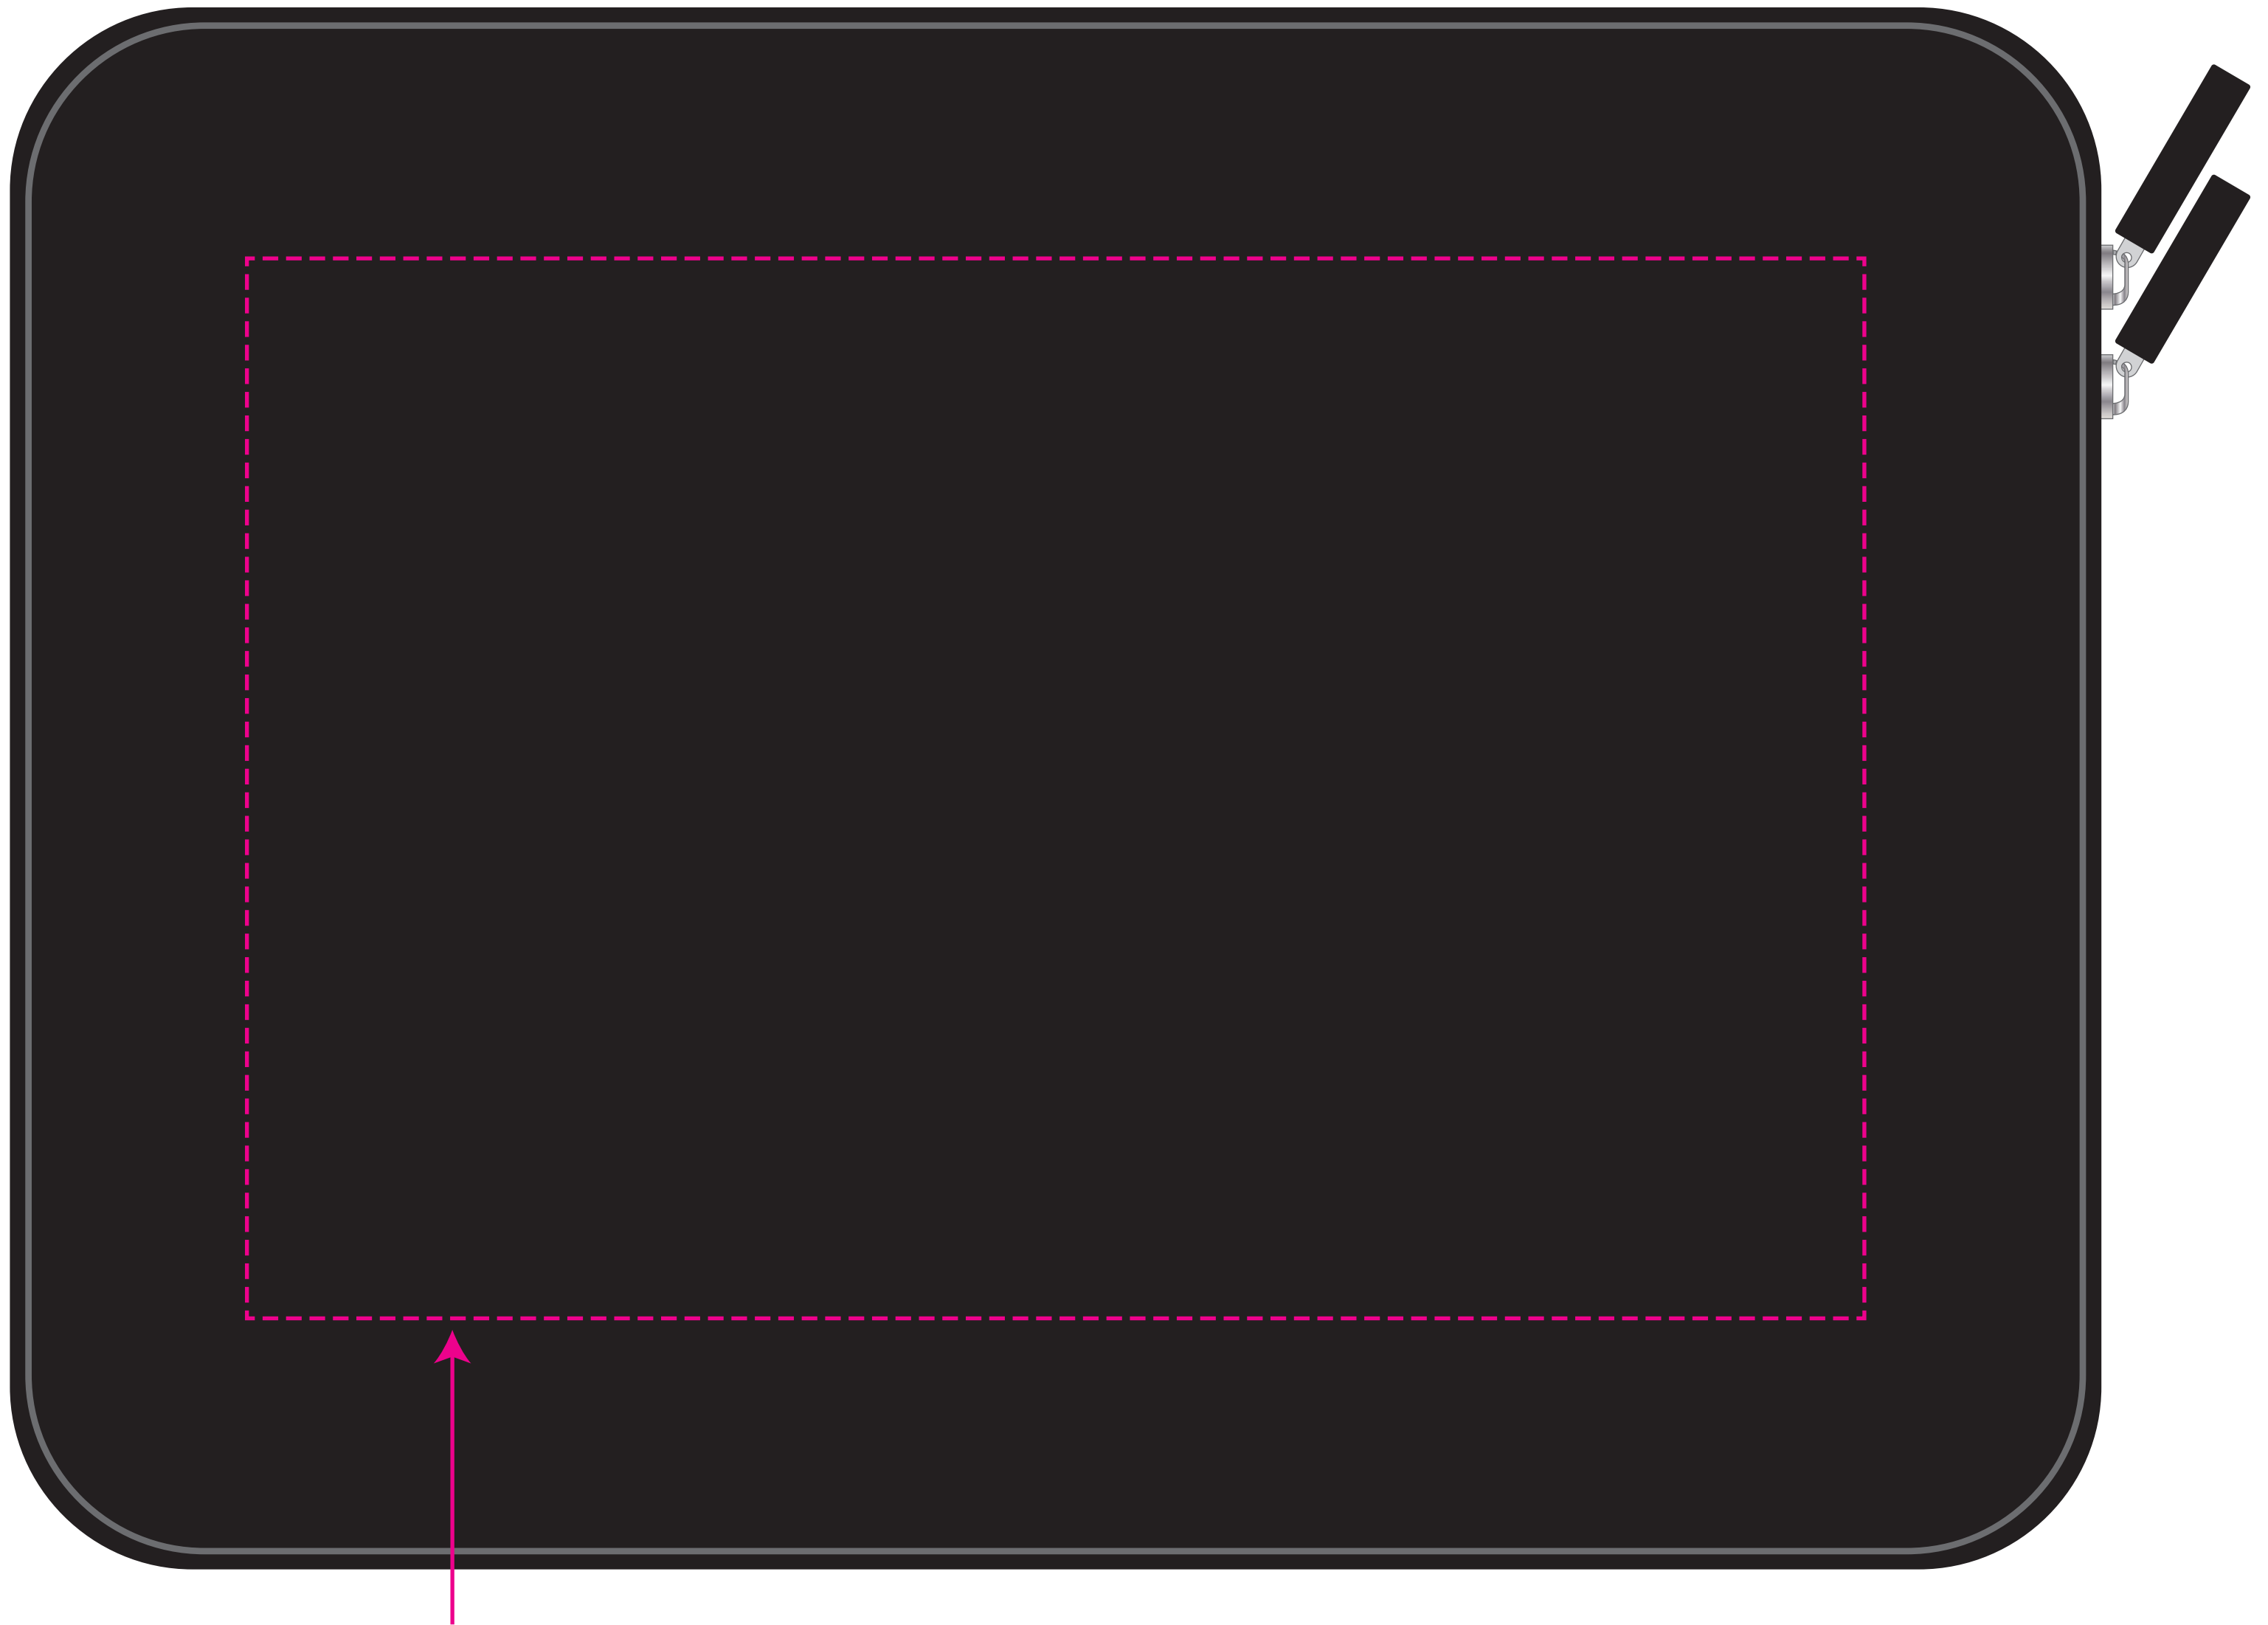

Neoprene zipped laptop sleeve 15inch (to fit most 15" tablets).

Max branding area for  
screen printing 290 x 190mm.