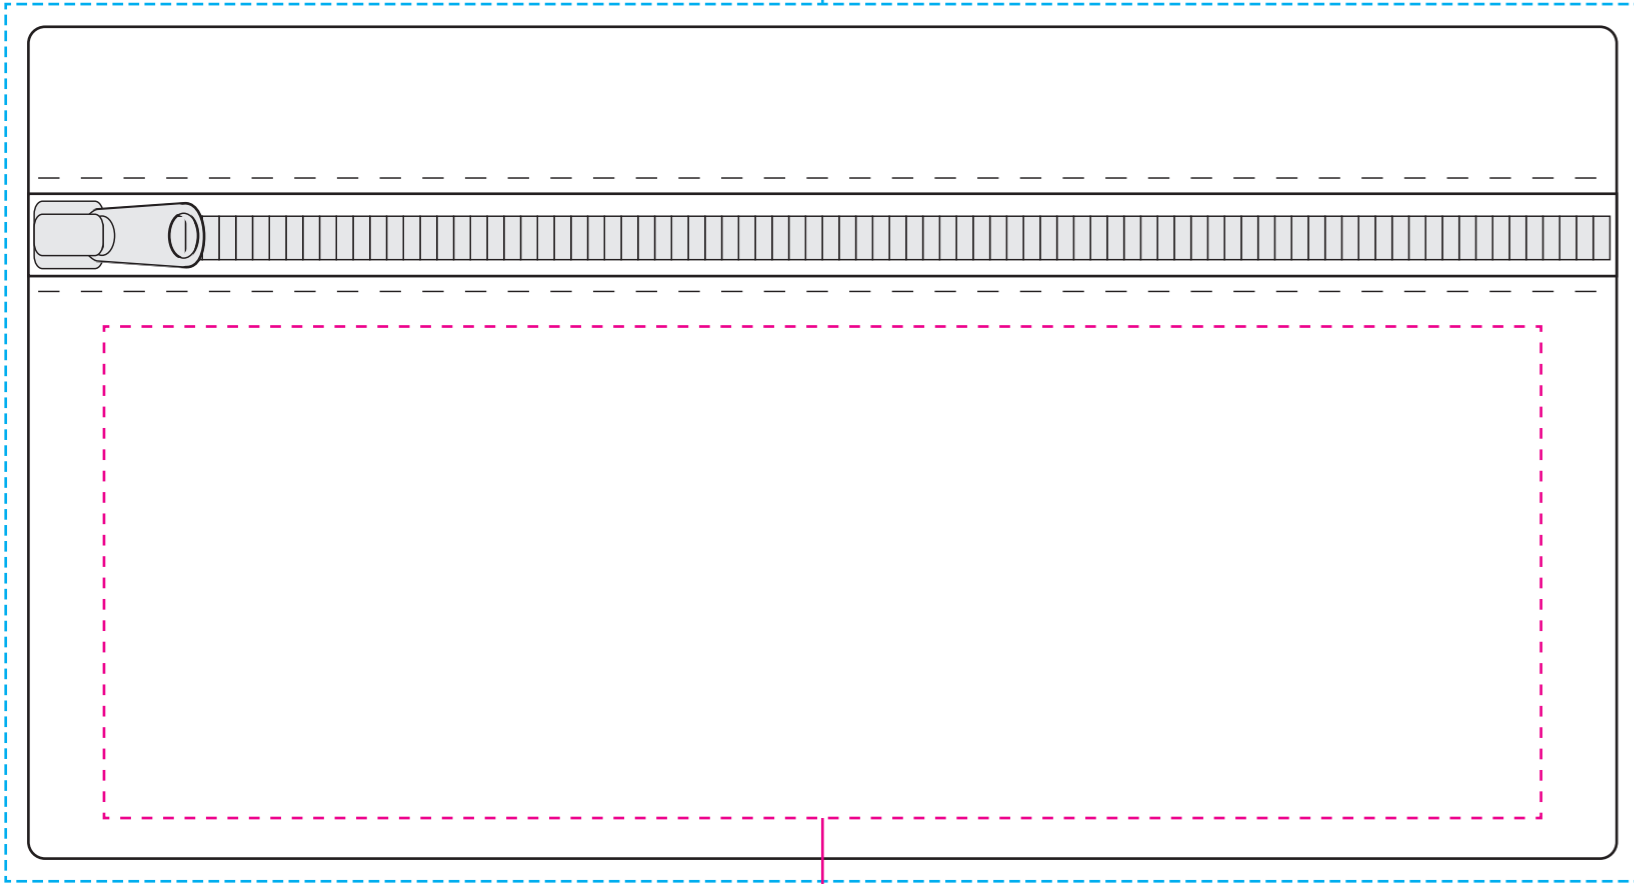

Front:

Dye sublimation print area - all over.
(Please include 3mm artwork bleed)

Screen print branding area 65 x 190mm

Back:

Screen print branding area 90 x 190mm