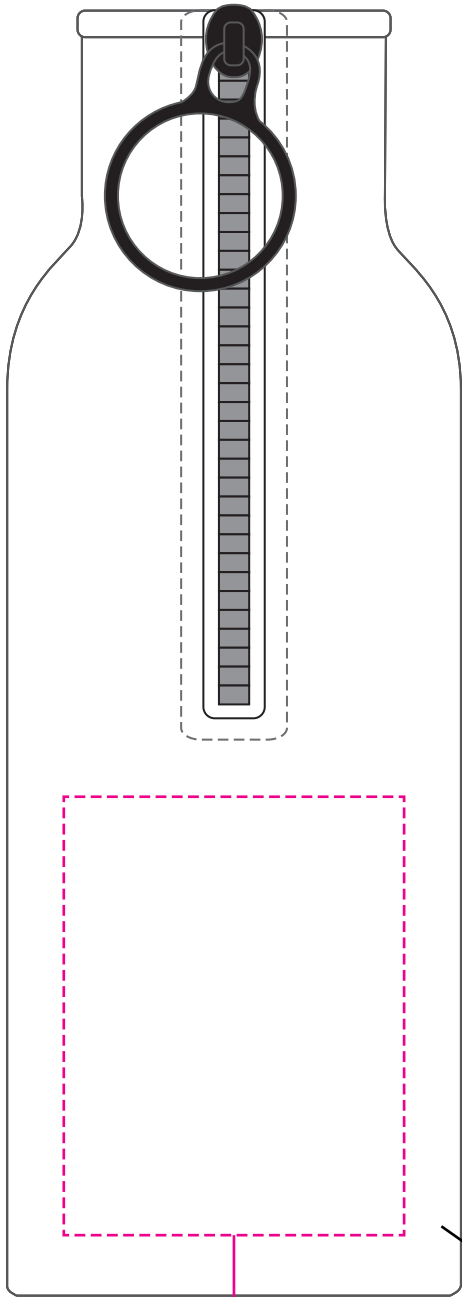

Front

Back

Screen Print
branding area
45 x 58mm

Screen Print
branding area
45 x 100mm

Rubber bottom

Dye Sub Full Colour
branding all over
(Exc. rubber base & zip)