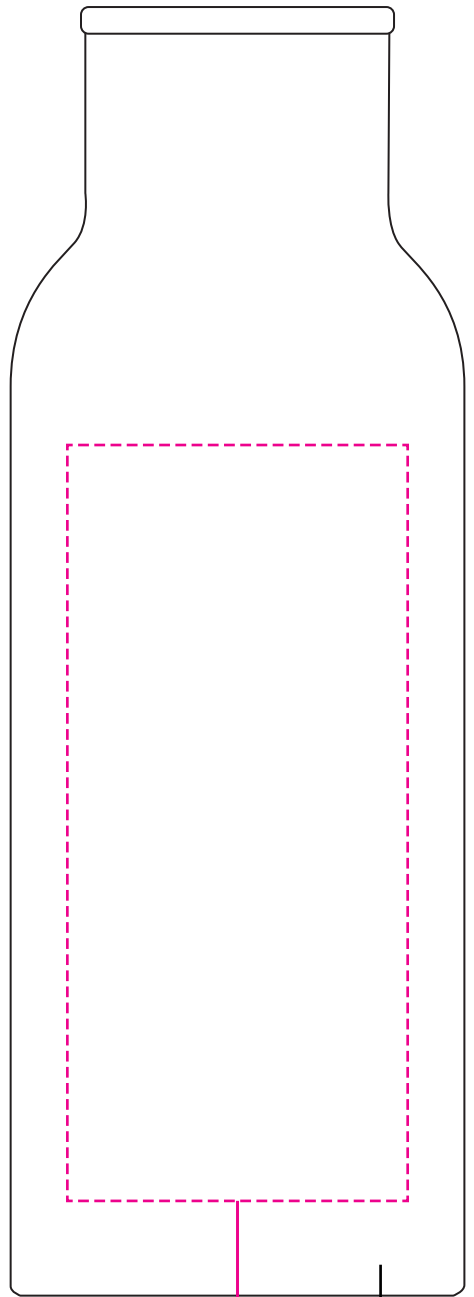

Front

Back

Screen Print
branding area
45 x 58mm

Screen Print
branding area
45 x 100mm

Rubber bottom

Dye Sub Full Colour
branding all over
(Exc. rubber base & zip)