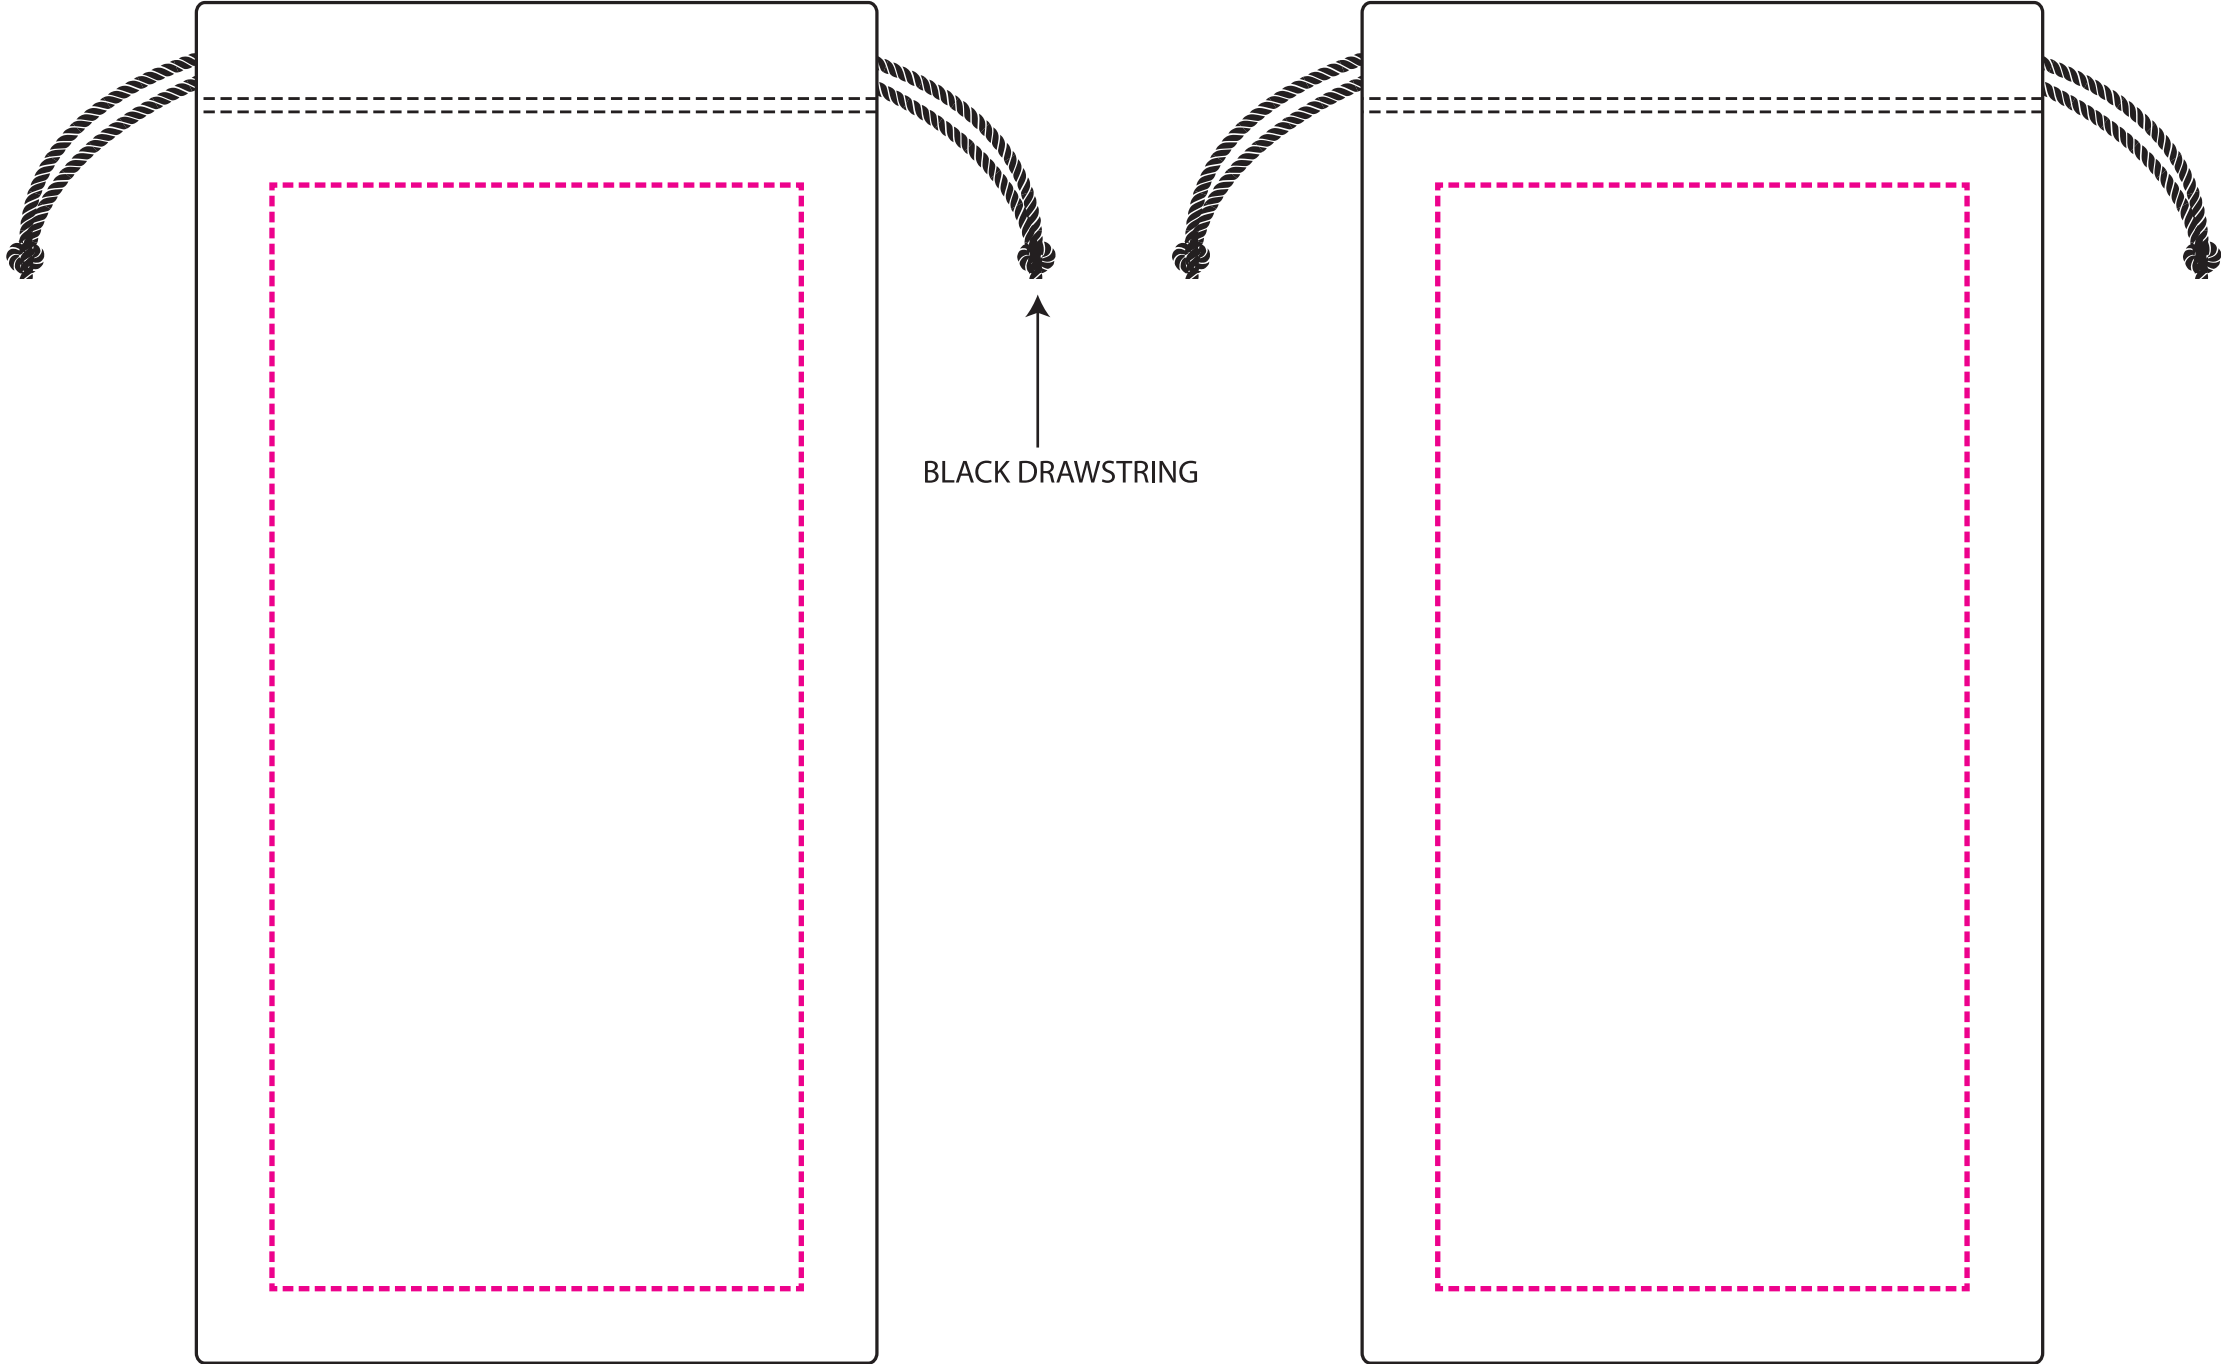

MISP Microfibre sunglasses pouch.

SIDE 1

SIDE 2

BLACK DRAWSTRING

Max branding area (screen print): 70 x 146mm.
Pouches can be full colour printed all over.