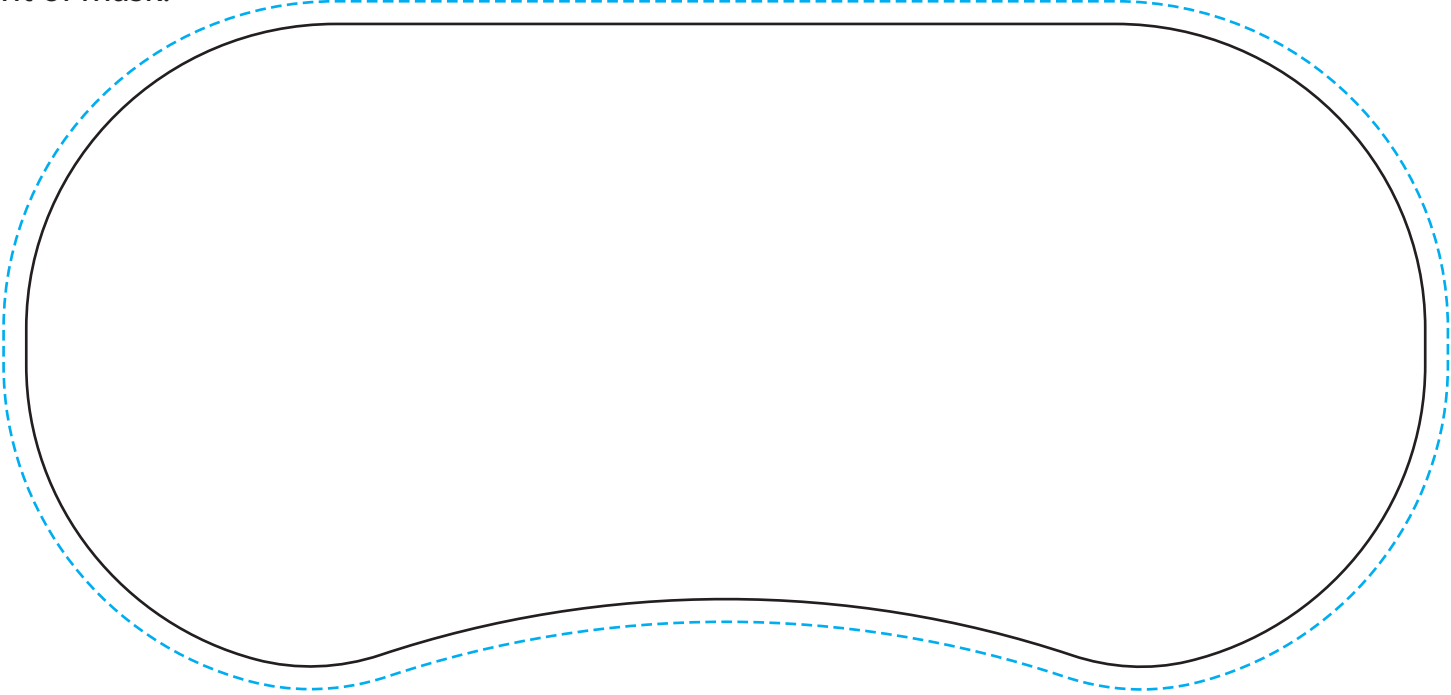

Front of mask:

Eyemask size: 185 x 85mm
(blue dotted line 3mm artwork bleed area)

Back of mask: