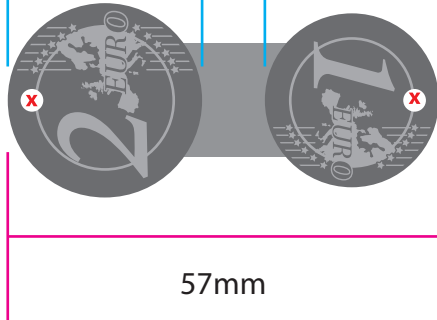

Side 1:

Side 2:

€2 Euro size
25.7mm diam.
2.3mm thickness

€1 Euro size
23mm diam.
2mm thickness

x = cut out hole

57mm