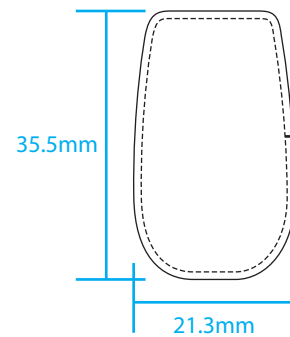

Full colour CMYK
printed decal

Maximum recommended
branding area for text / logos etc.
Background artwork or flood colour
can be printed full size of decal
(please include 3mm extra artwork
'bleed' for all over printed designs).