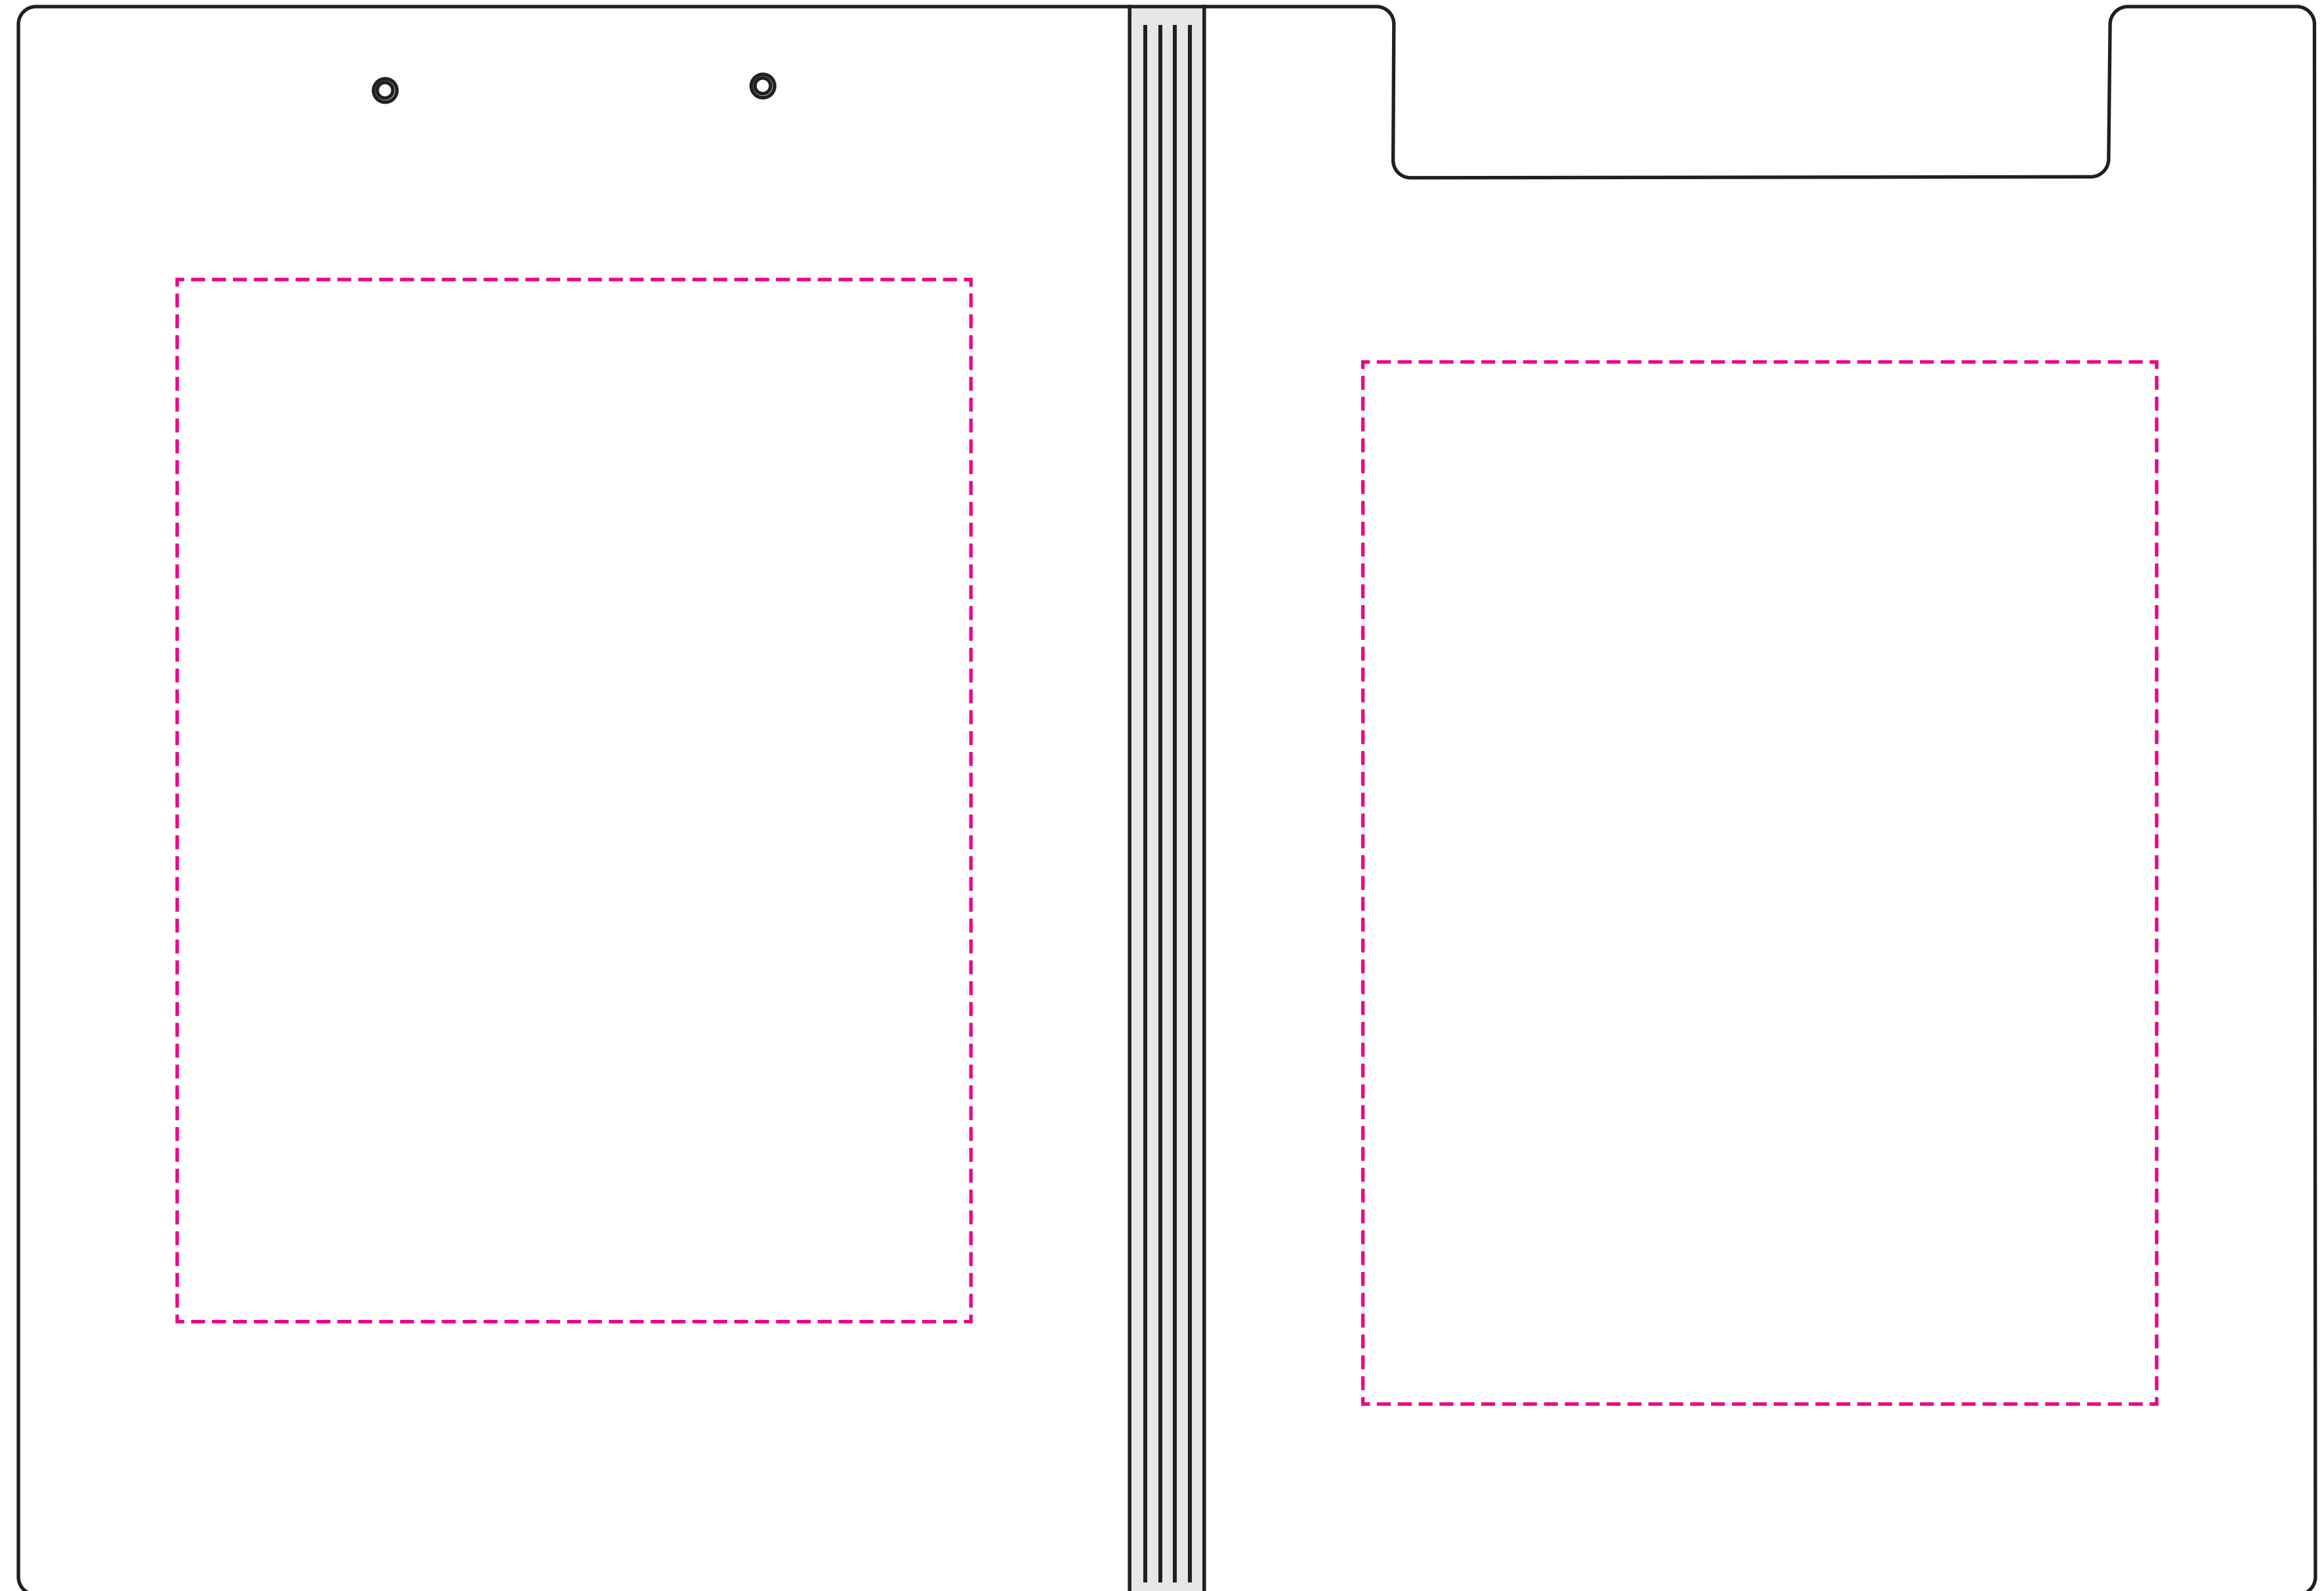

ACF A4 Folder clipboard.

Front cover max print area 160 x 210mm

Back cover max print area 160 x 210mm

Front cover max print area 160 x 210mm