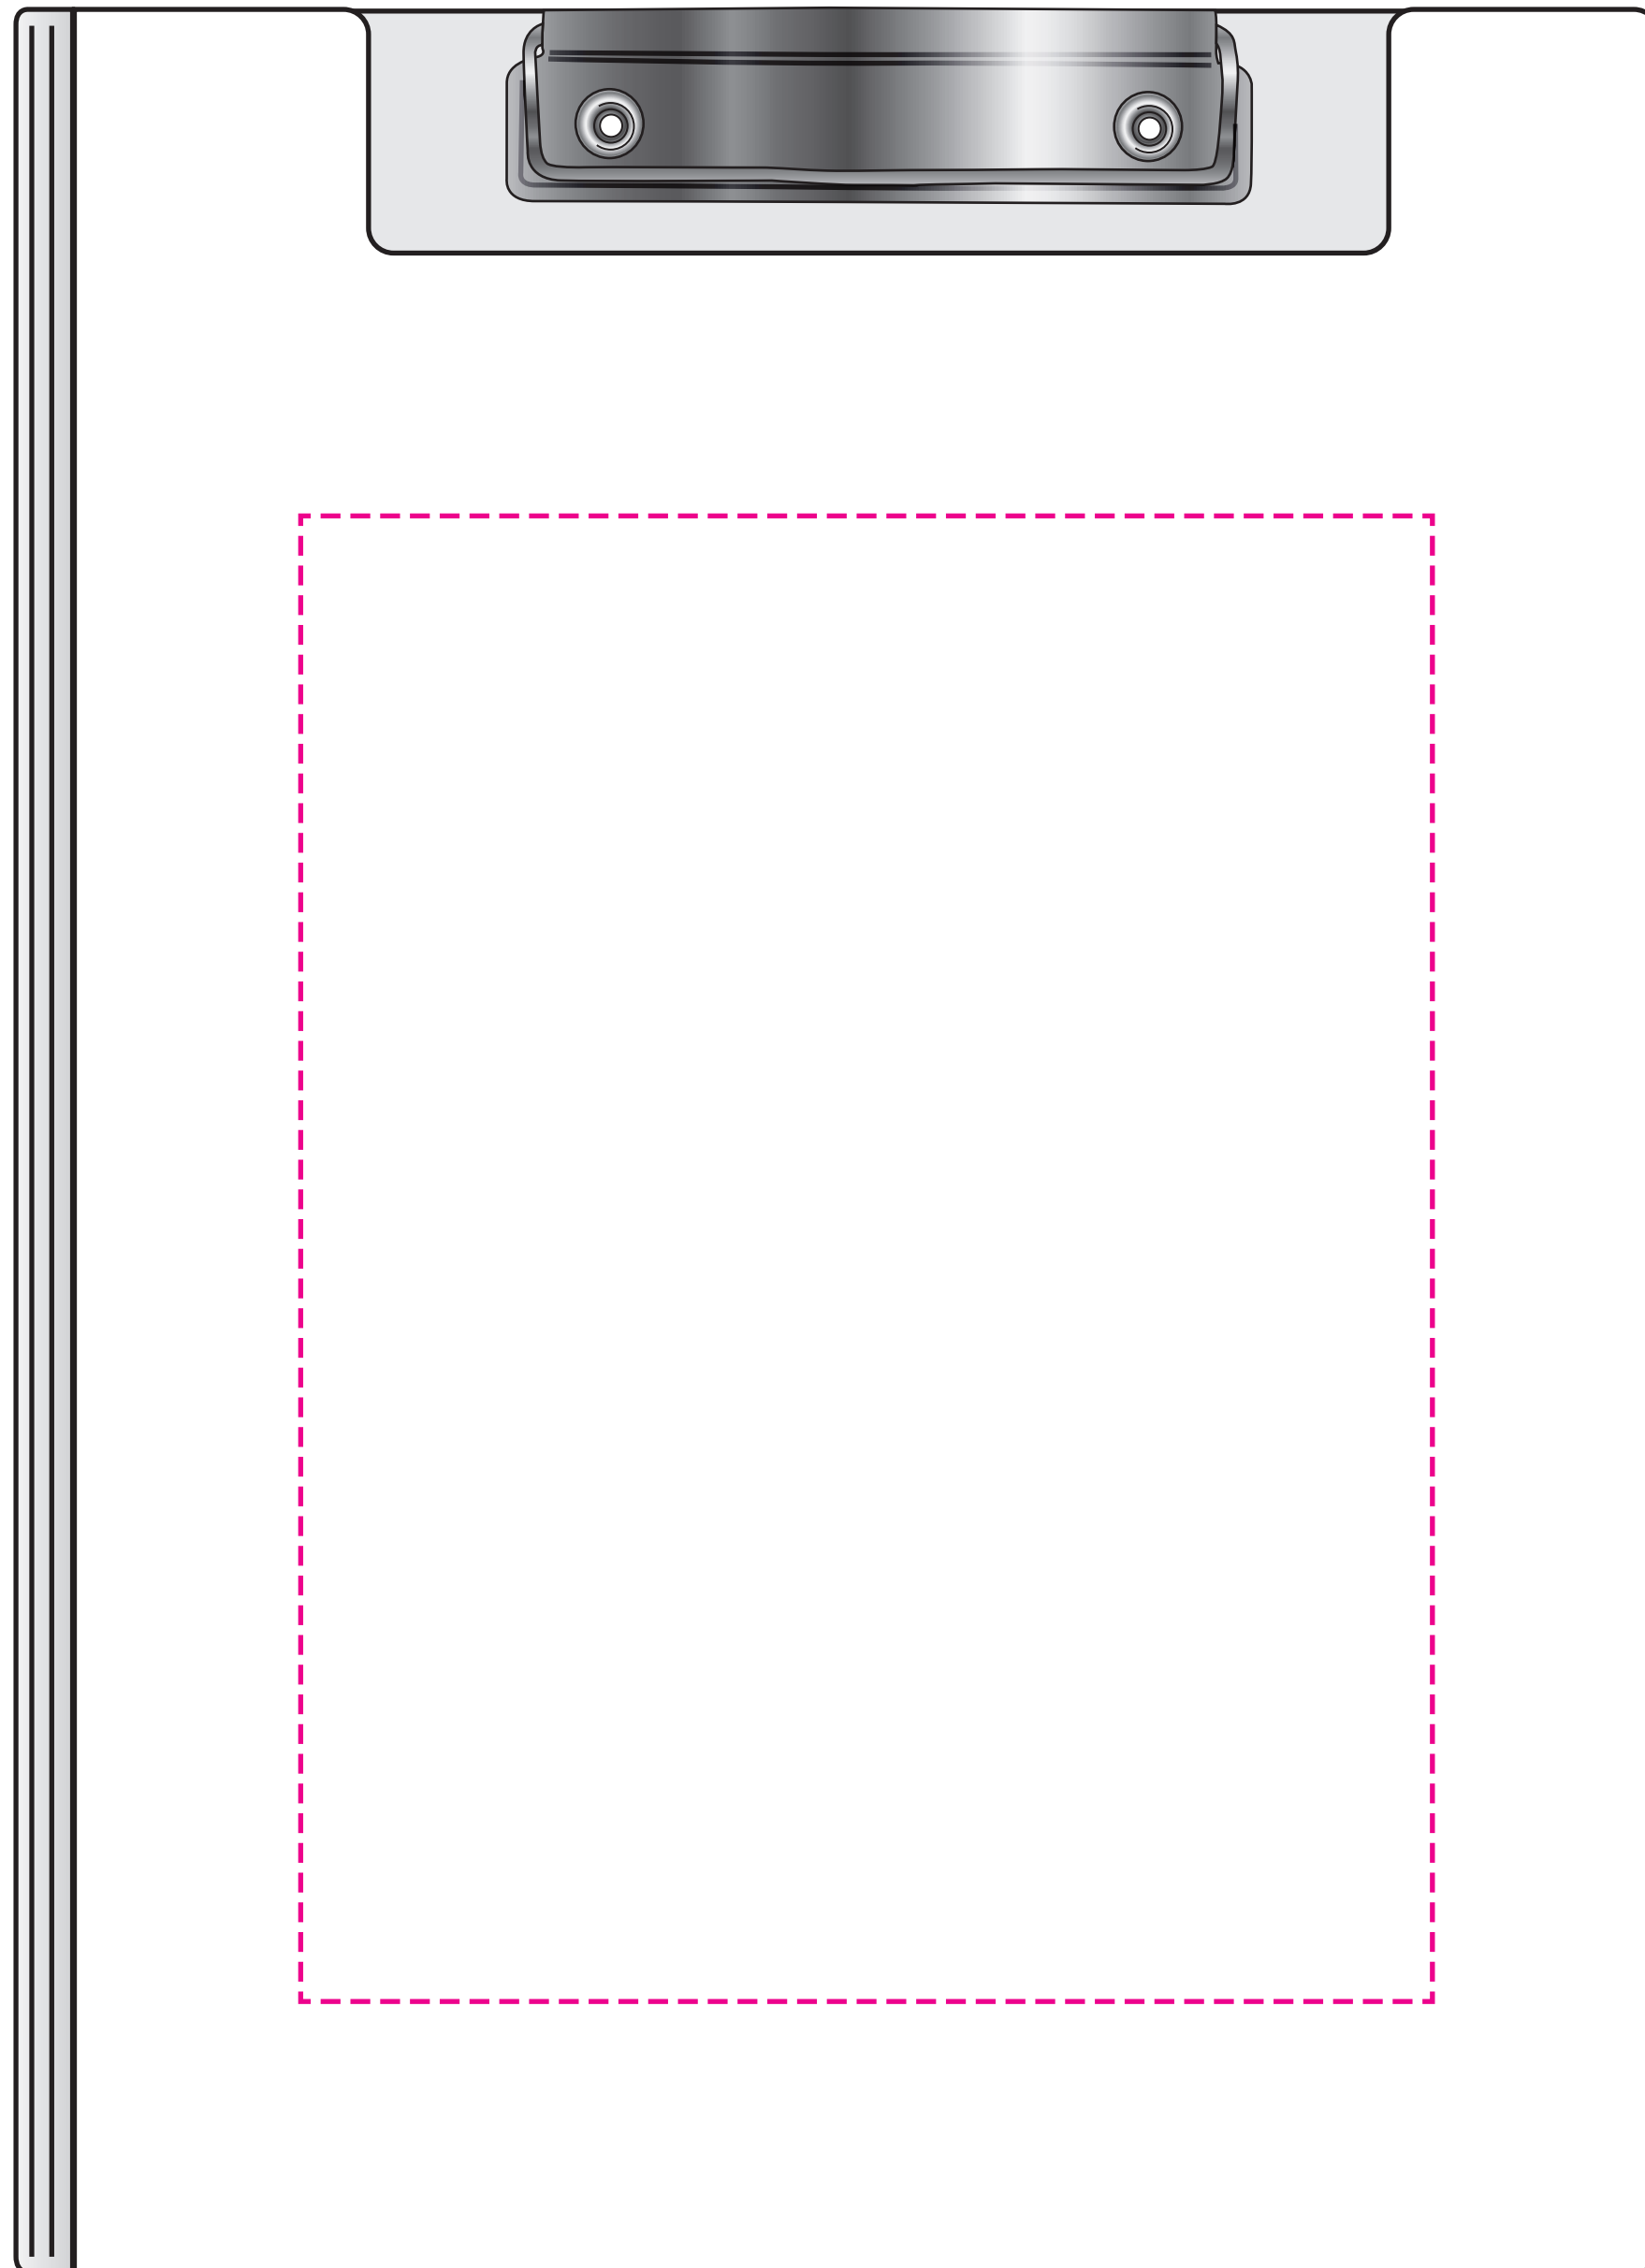

ACF A4 Folder clipboard.

Front cover max print area 160 x 210mm

Back cover max print area 160 x 210mm

Front cover max print area 160 x 210mm