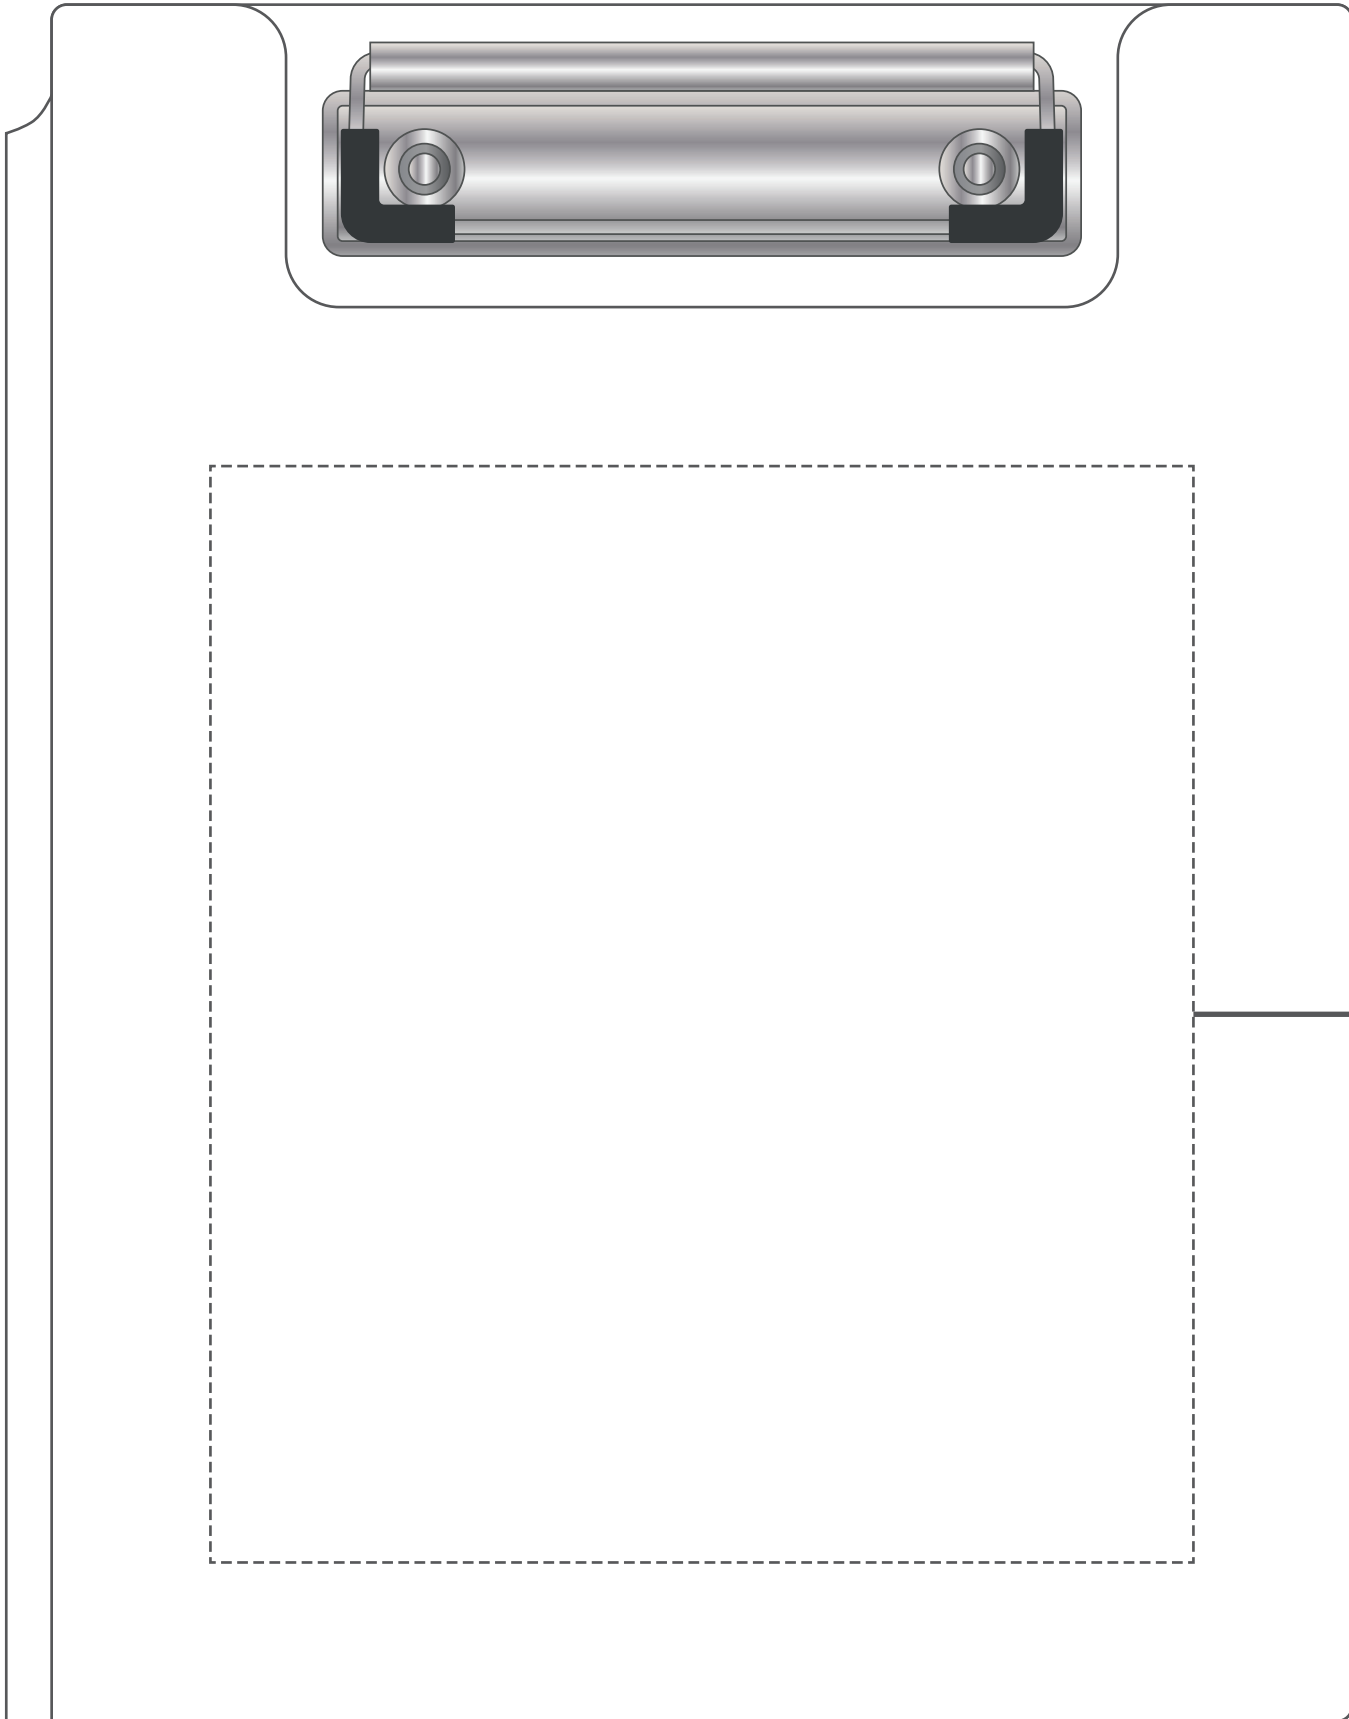

Front of clipboard:

Max print area:
130 x 145mm