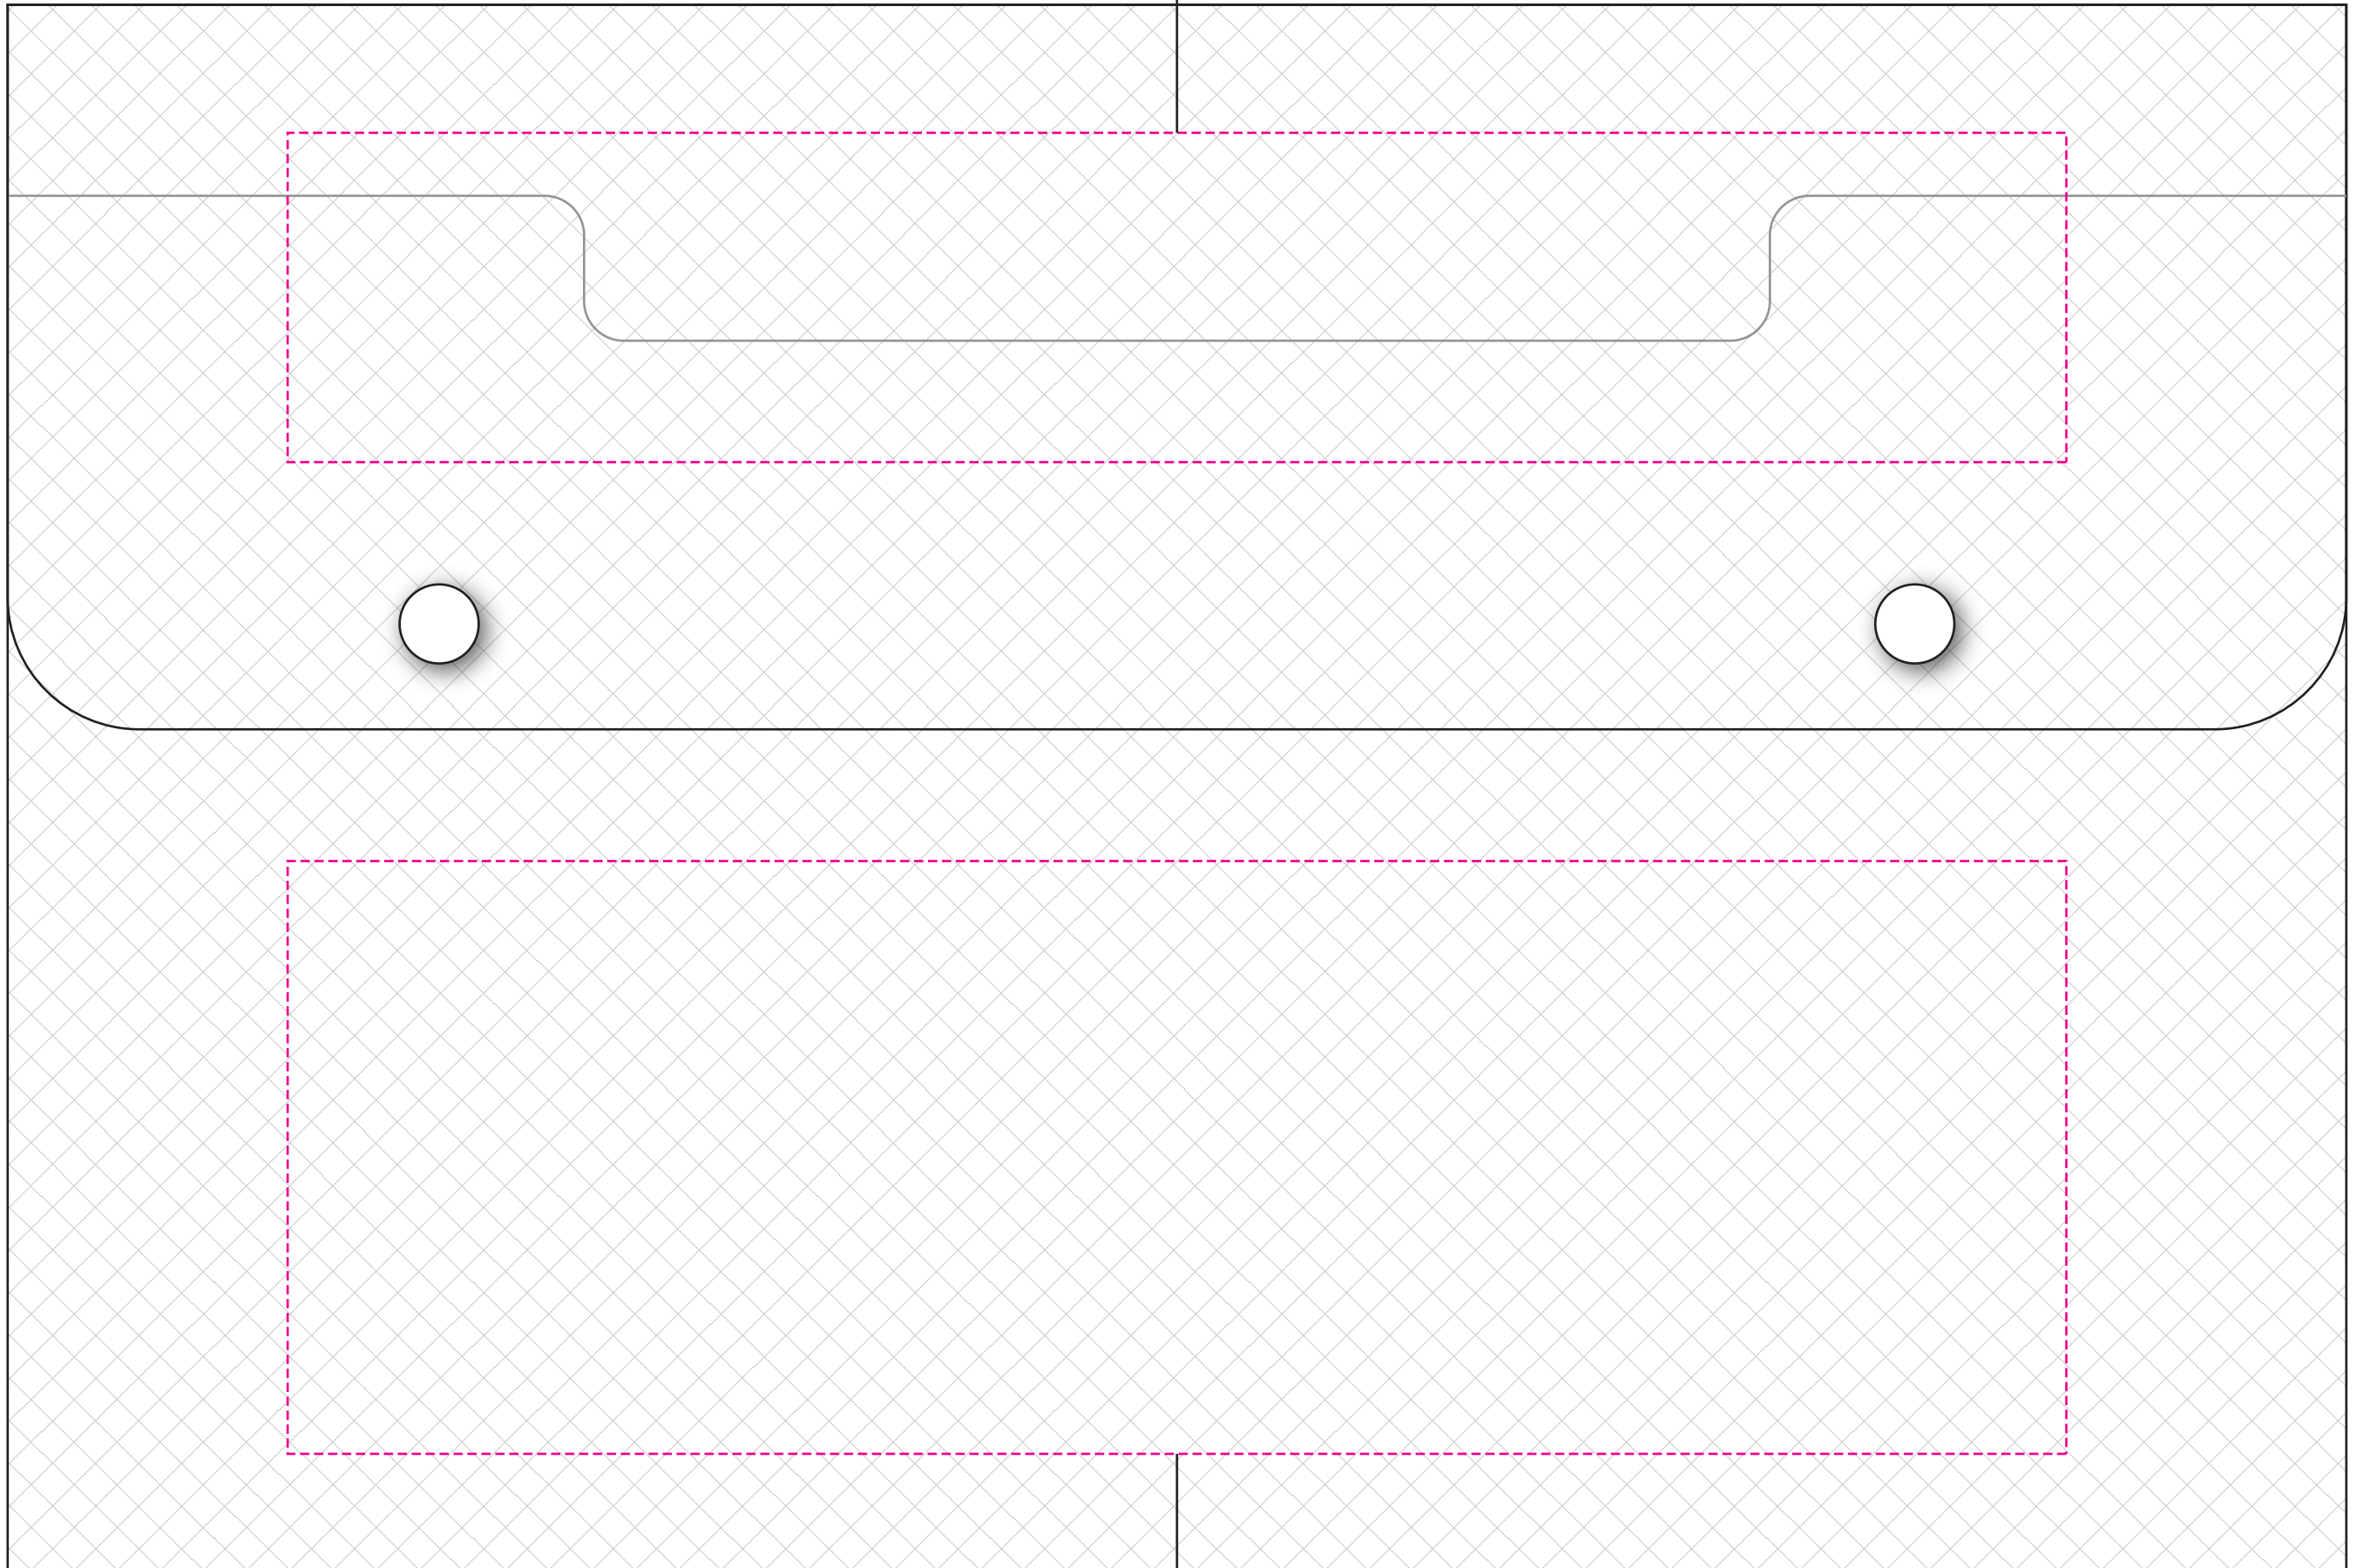

Front of Wallet.

Print area 270 x 50mm

Print area 270 x 90mm