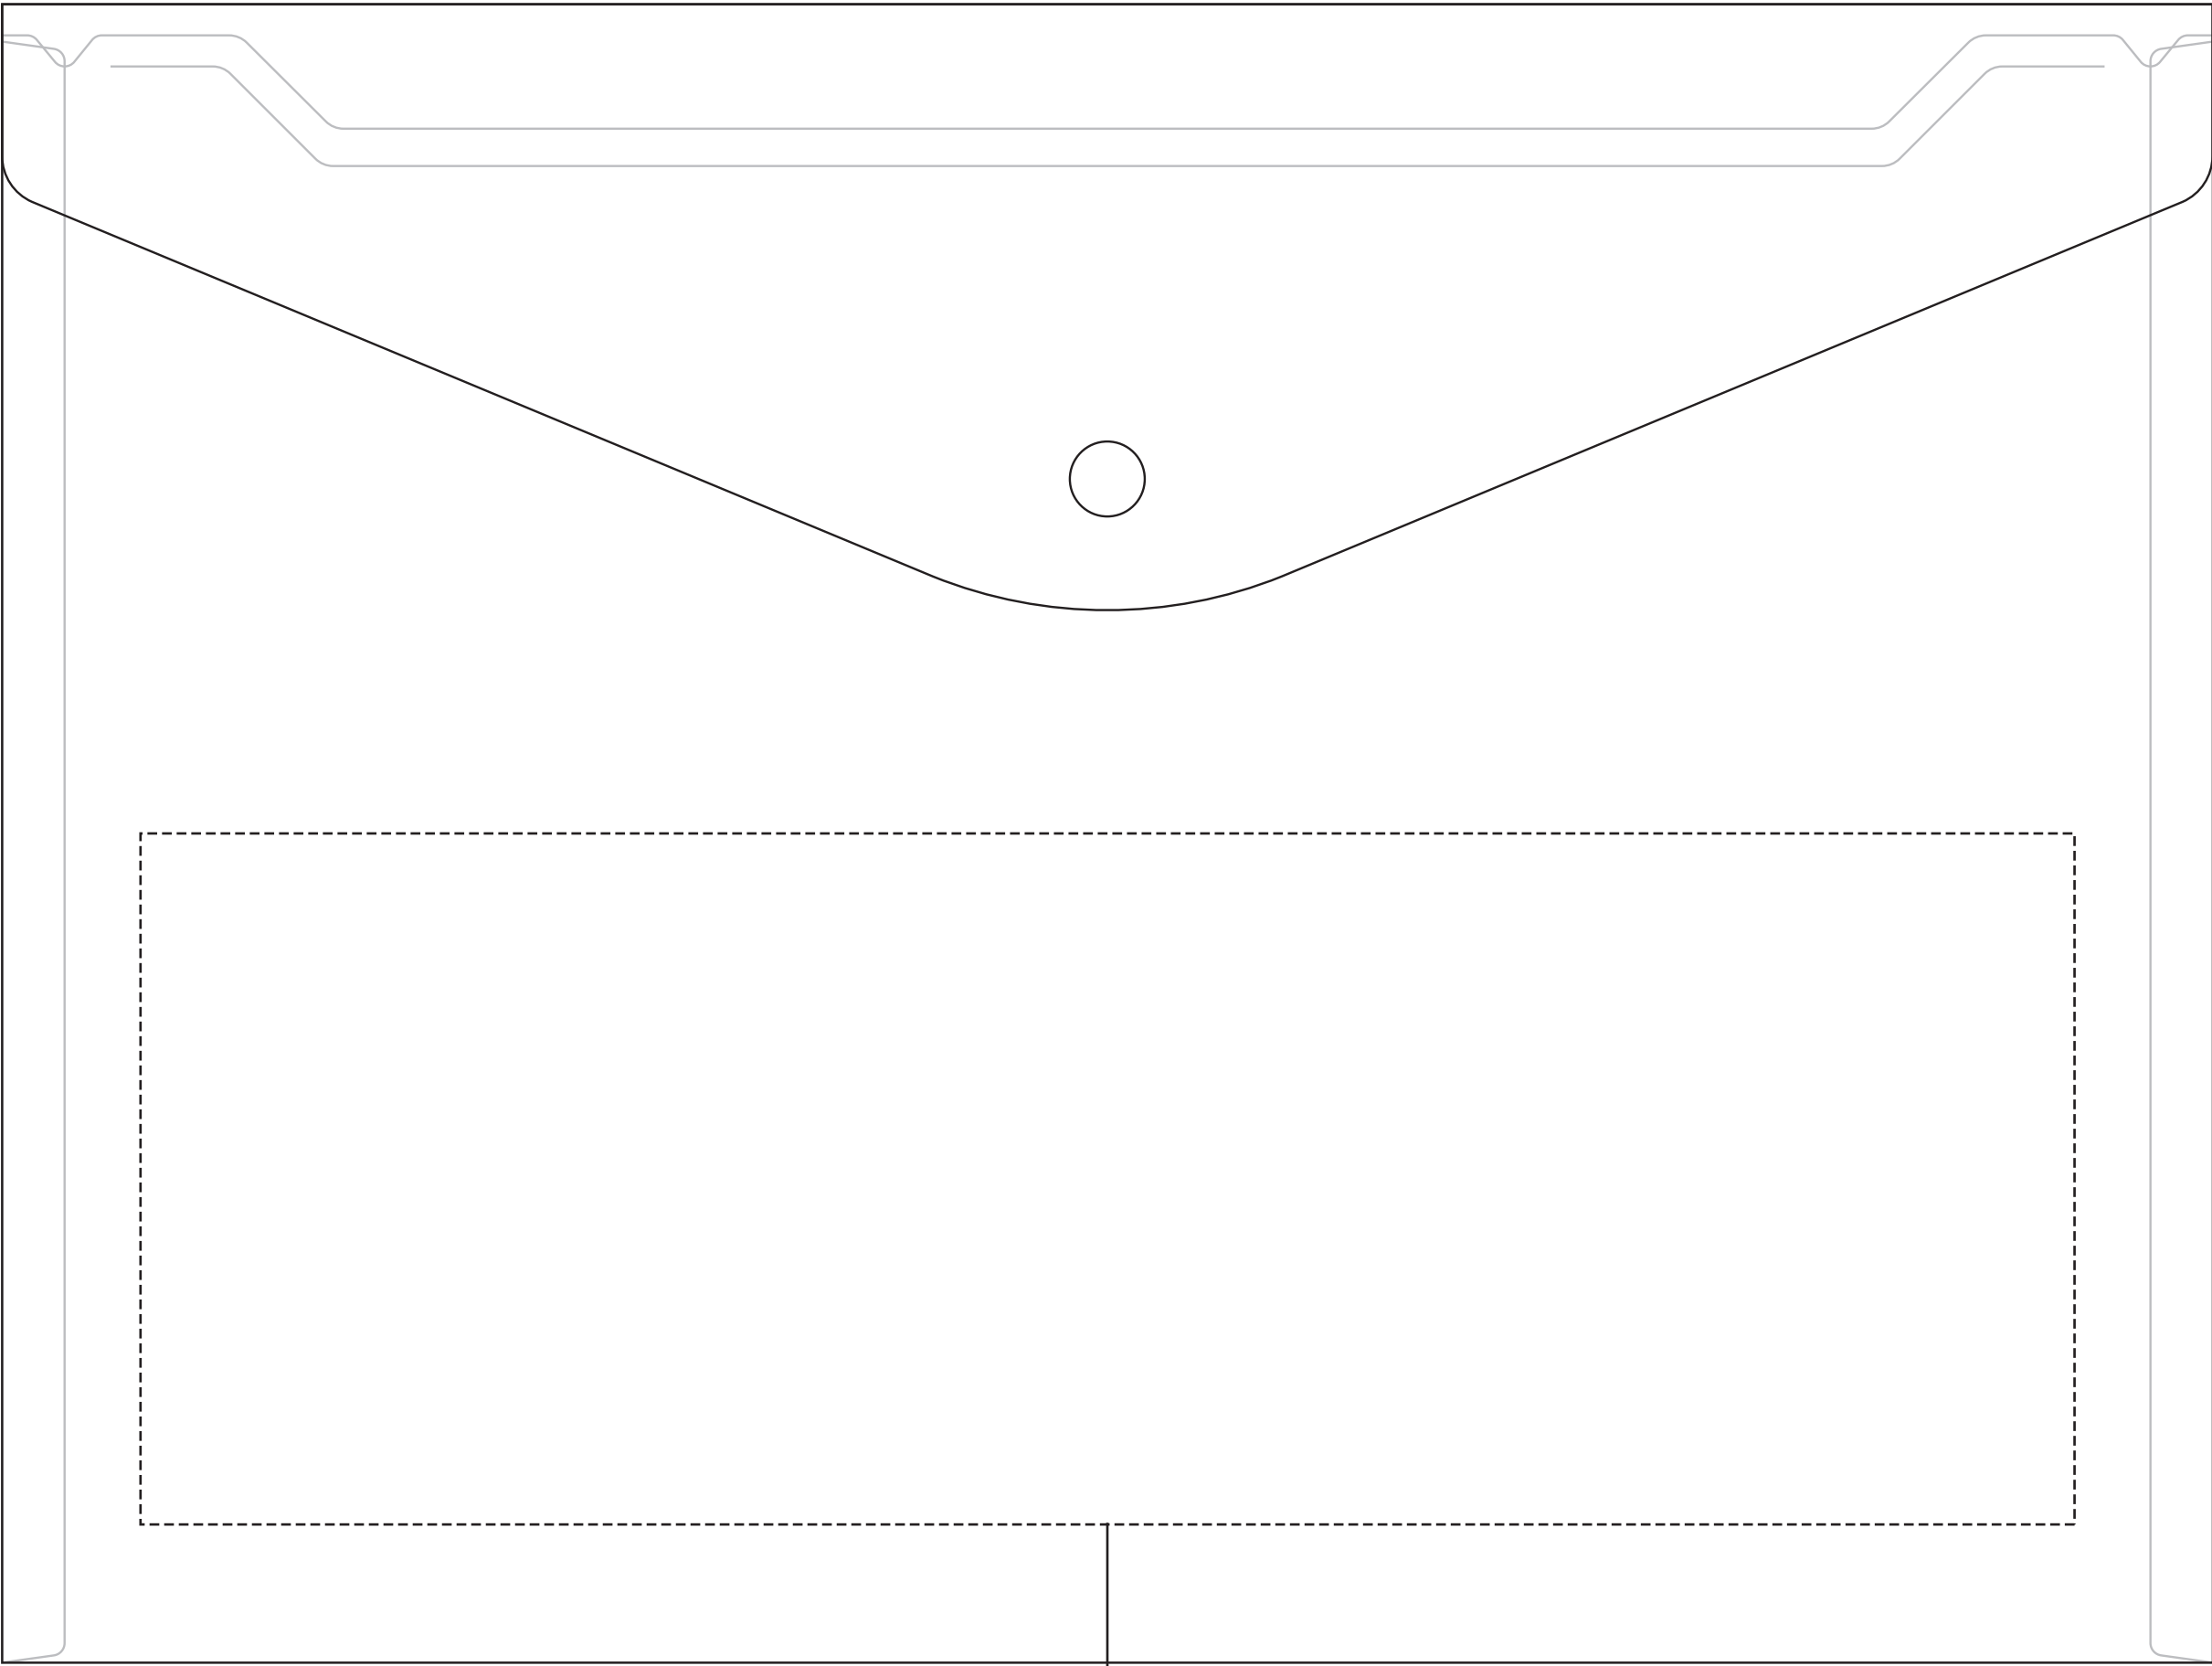

Front of Wallet.

Print area 280 x 100mm