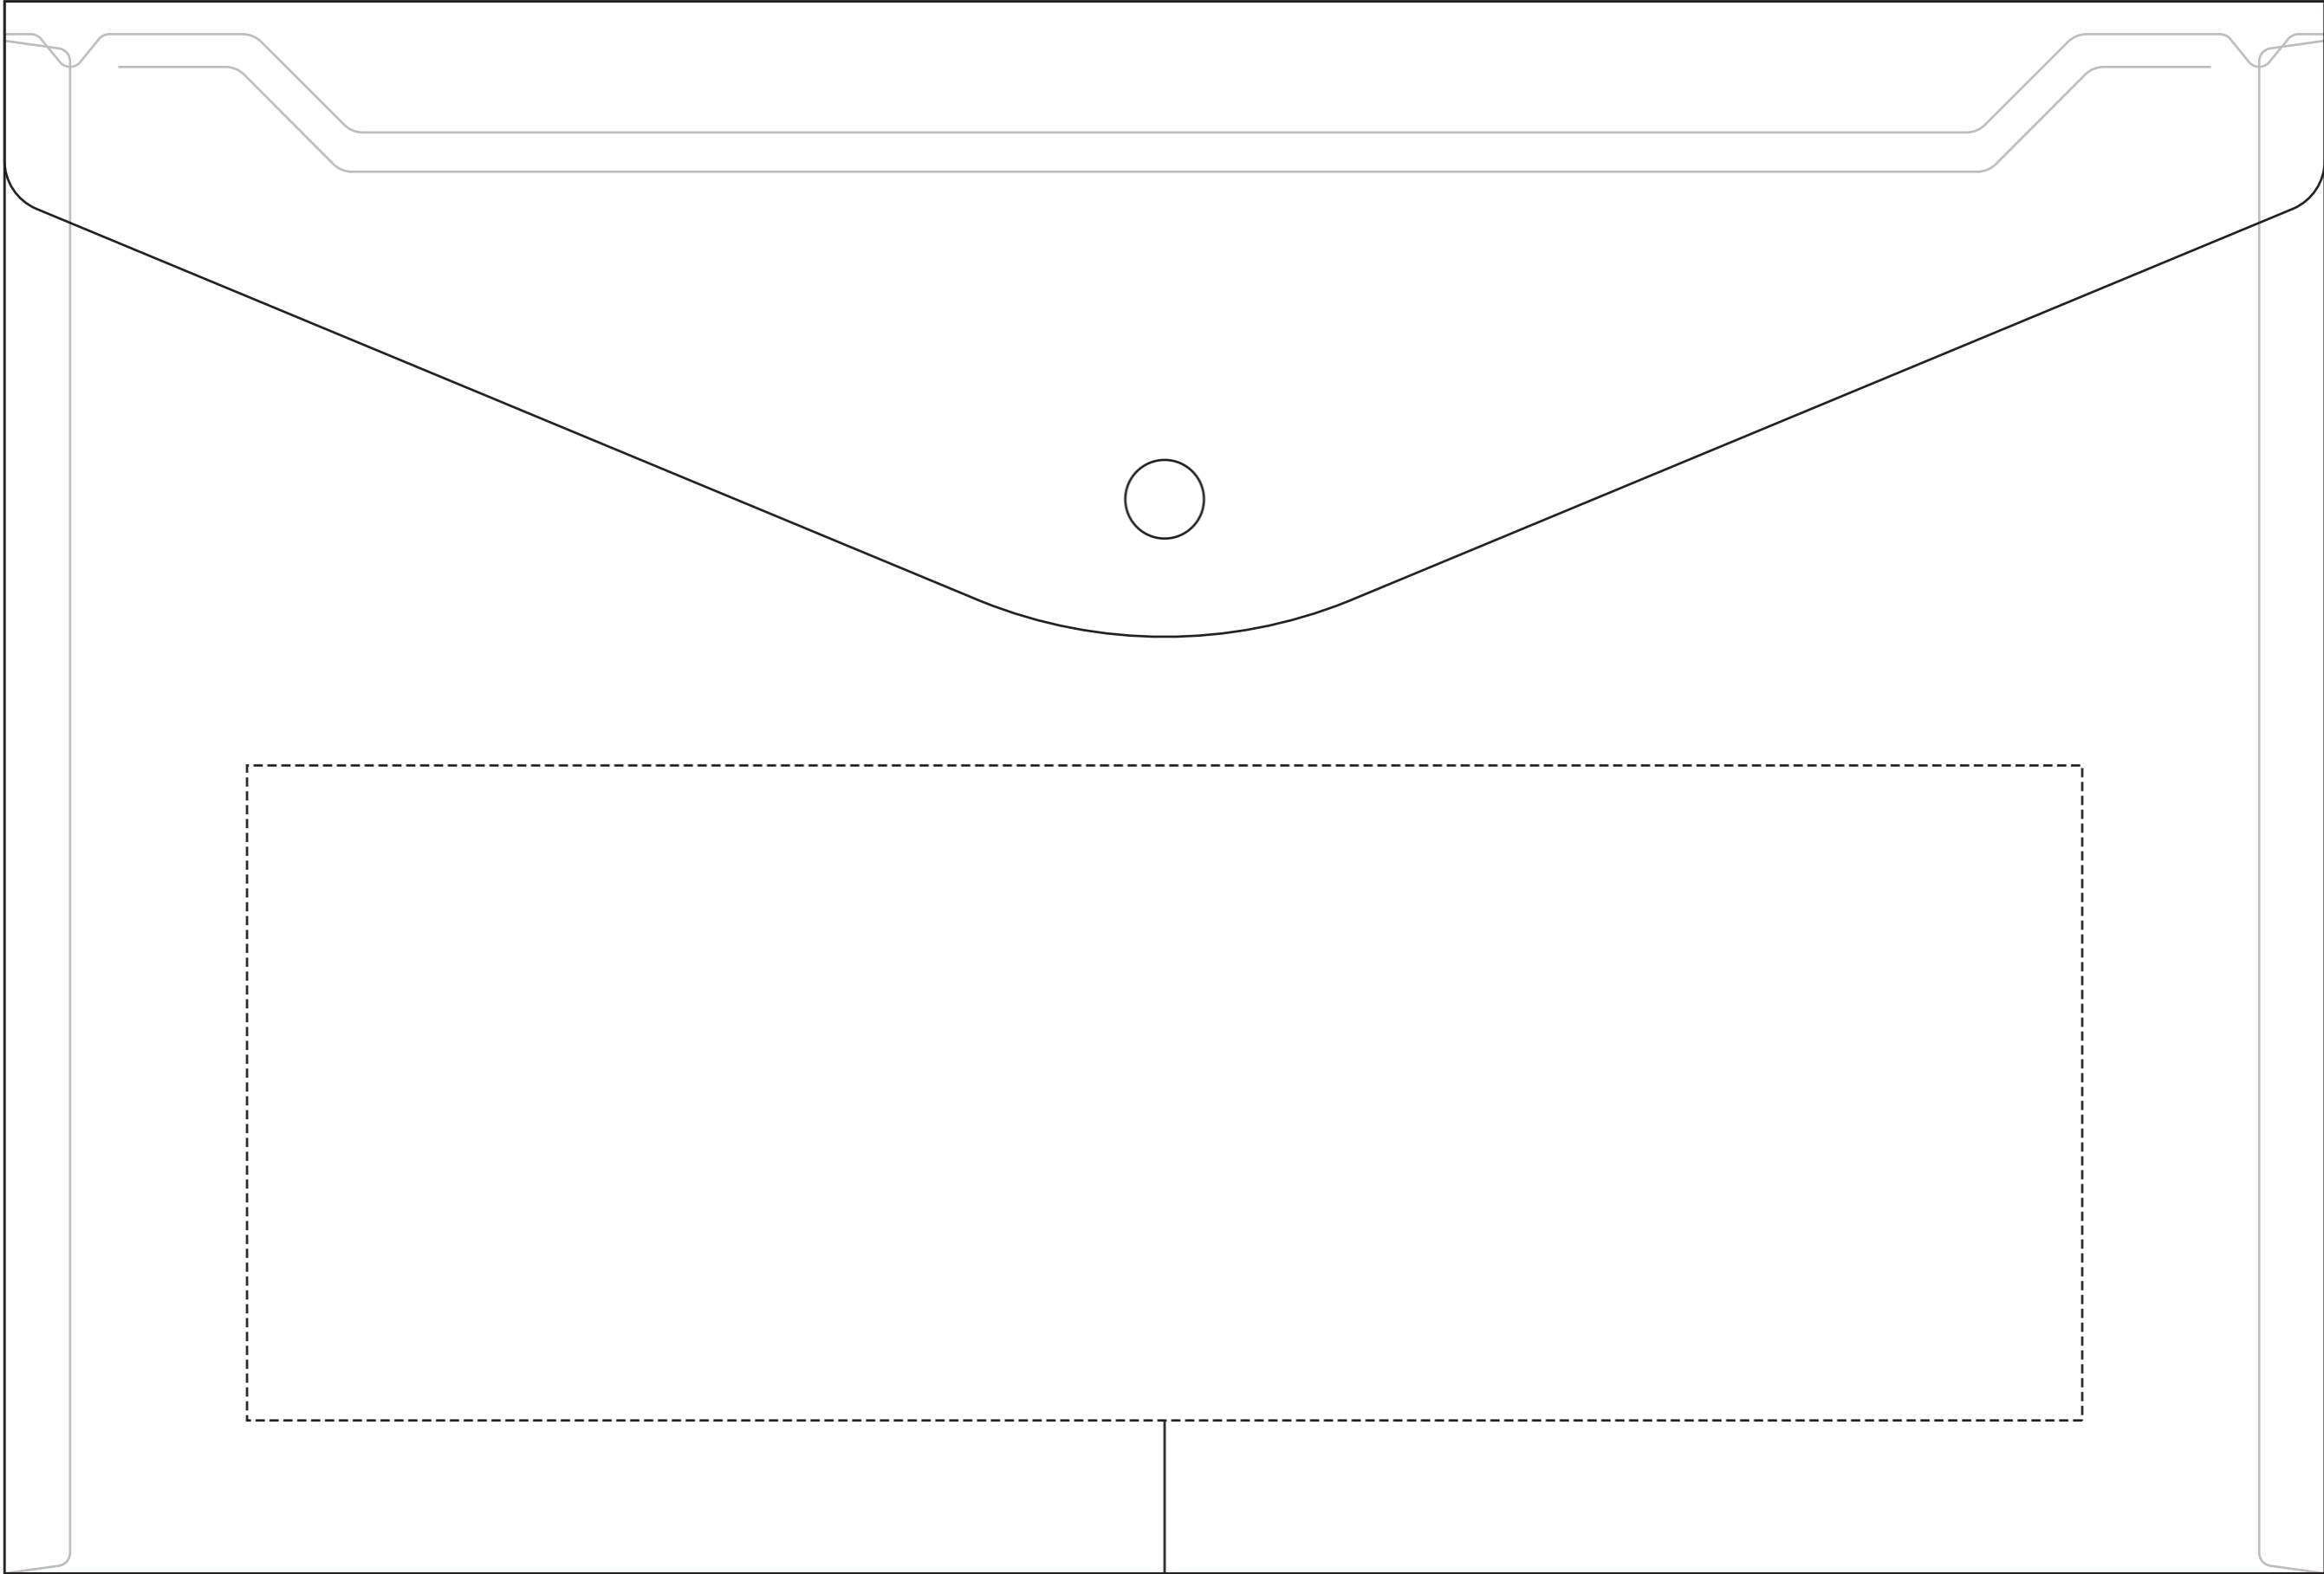

Front of Wallet.

Print area 280 x 100mm