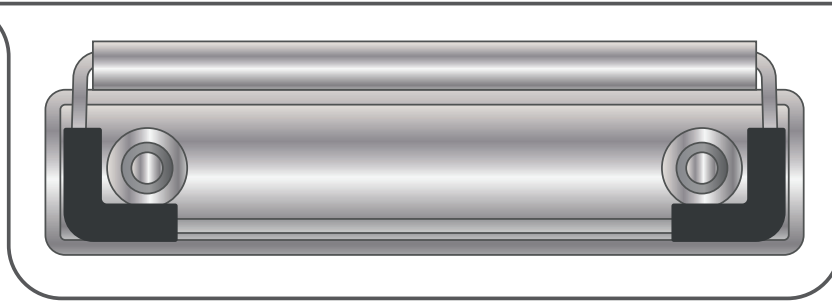

Front of clipboard:

Max print area:
160 x 210mm