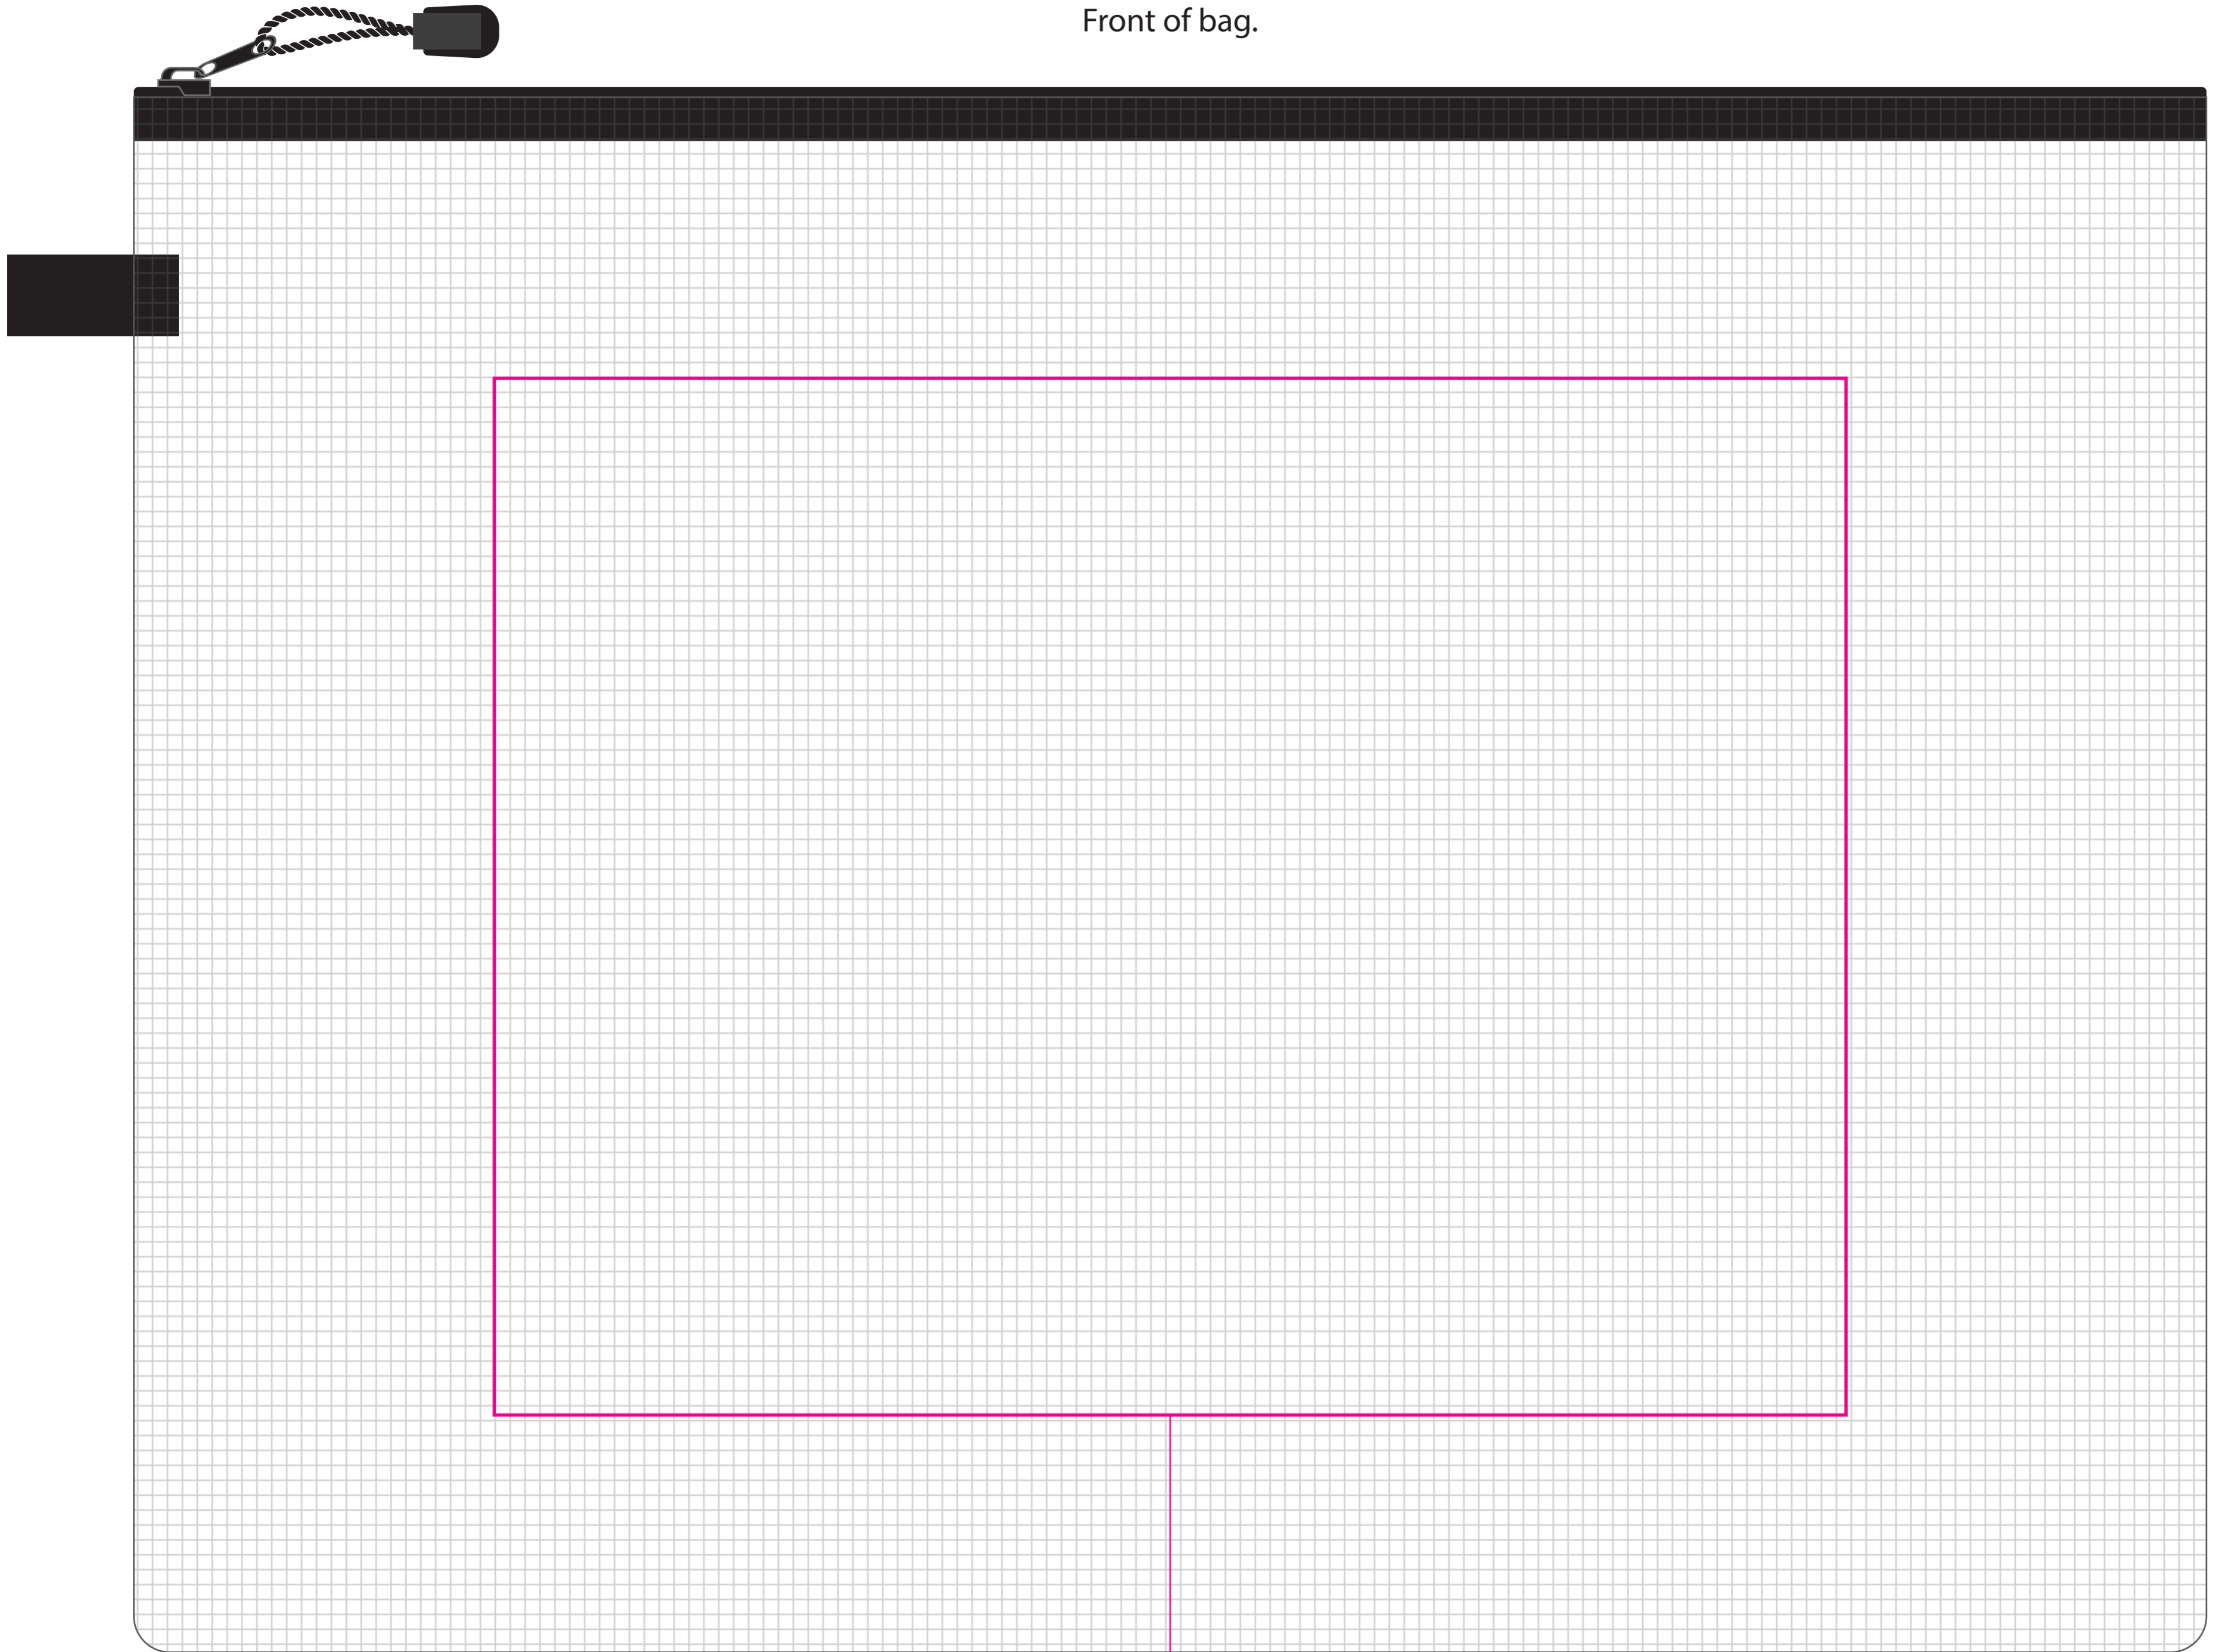

Front of bag.

Max print area:
300 x 230mm